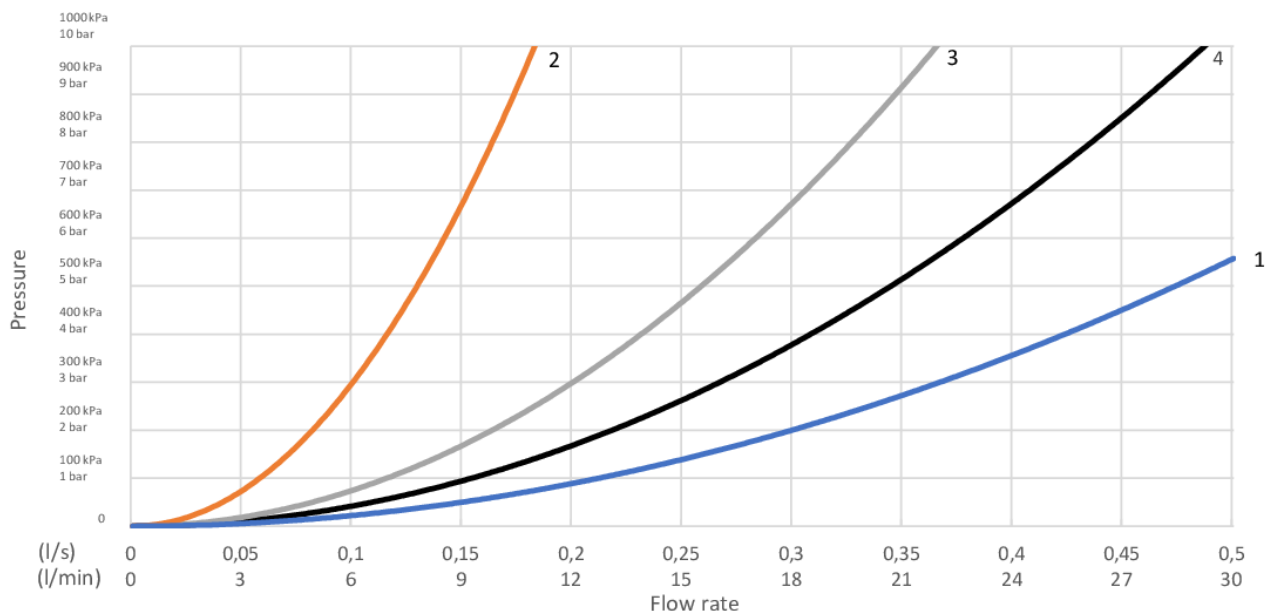

11 & 12
CONFORMITY

Tehniskā informācija

- Max. tap capacity (at 300 kPa): 0,1 l/s
- Pressure loss with flow (0,1 l/s) 300 kPa
- CO₂e pēdsakas: 15.7 kg
- Standartinės jungties matmuo: 150 c-c

GUSTAVSBERG/

FLOW CHART/

Ettgrepp väggblandare Atlantic

- 1. Max flow
- 2. GB41201387 and GB41211387 (with GB41106250)
- 3. A-restrictor
- 4. B-restrictor

1. Max flow		2. GB41201387 and GB41211387 (with GB41106250)	
- Flow rate at 300 kPa:	0,367 l/s	- Flow rate at 300 kPa:	0,1 l/s
- Pressure at flow 0,1 l/s:	22 kPa	- Pressure at flow 0,1 l/s:	300 kPa
- Pressure at flow 0,2 l/s:	89 kPa	- Pressure at flow 0,2 l/s:	N/A
- Pressure at flow 0,33 l/s:	243 kPa	- Pressure at flow 0,33 l/s:	N/A