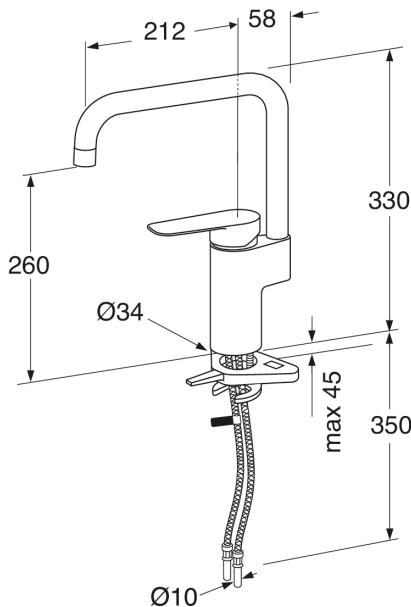

Quality of life since 1825

Kitchen mixer Atlantic – high spout

Matt black

Product features

ECO-FLOW

ECO-STOP

COLD-START

SMART INSIDE

QUICK FIT

- Pivoting spout 110° (0° and 60° block included)
- Lever with clear marking for hot and cold
- Soft move, technology for smooth and precise handling

Article numbers

Art-no.
GB4120505853

EAN
7391530084886

Packaging information

Length: 440 mm | Width: 275 mm | Height: 75 mm

Weight: 1.7 kg

Weight: 1 pc

Assembling & Care

Prior to installation the lines must be flushed up to the faucet. The faucet is connected with the cold water line on the right and the hot water line on the left. Water pressure: max 1000 kPa, min 50kPa. Hot water temperature: max 70°C, min 45°C. Please note that we are not liable for damage resulting from improper installation.

Energy labeling and certifications

CERTIFIERING
KONTROLL

RI
SE

Technical information

- Max. tap capacity (at 300 kPa): 0,136 l/s
- Pressure loss with flow (0,2 l/s) 652 kPa
- CO2 Footprint: 6.49 kg
- Standard connection dimension: 10mm