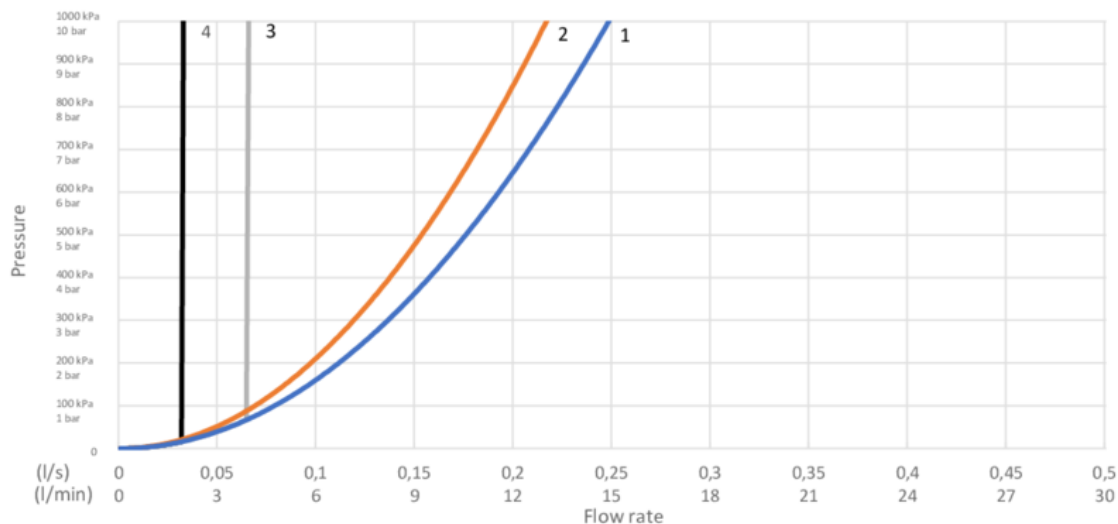

Packaging information

Length: 440 mm | Width: 275 mm | Height: 75 mm

Weight: 1.7 kg

Weight: 1 pc

Assembling & Care

Prior to installation the lines must be flushed up to the faucet. The faucet is connected with the cold water line on the right and the hot water line on the left. Water pressure: max 1000 kPa, min 50kPa. Hot water temperature: max 70°C, min 45°C. Please note that we are not liable for damage resulting from improper installation.

Technical information

- Max. tap capacity (at 300 kPa): 0,136 l/s
- Pressure loss with flow (0,2 l/s) 652 kPa
- CO2 Footprint: 6.49 kg
- Standard connection dimension: 10mm

Spare parts

No.	Product	Art-no.
1	Lever, Atlantic	GB41639541 01
2	Cover	GB41639523 01
3	Nut - ceramic package	GB41639522 01
4	Ceramic package	GB41637393
5	Ceramic Cartridge	GB41639567 01
6	Aerator	GB41630129 01
7	Aerator	GB41639610 01
8	Swiveling limiter kit	GB41638450
9	O-ring set	GB41637010 01
10	Dishwasher shutdown	GB41639547 01
11	Plug, countertop dishwasher connection	GB41639525 01
12	SoftPex hose	GB41638721 02
13	Softpex hose 440 mm	GB41638701 01
14	Mounting kit - kitchen mixer	GB41639573 01
15	Spout, Atlantic	GB41639540 01
16	Control or dishwasher shutdown	GB41639707 01
17	Cable for electronic dishwasher shutdown	GB41639678 01
18	Bracket for electronic dishwasher shutdown	GB41639681 01
21	Power adapter, 220 V for electronic dishwasher shutdown	GB41639683 01
22	EXTRA SENSOR	FG0901201
24	Shut-off valve for duo	GB41639690 01
25	Power adapter, 220 V for duo	GB41639688 01
26	Control for duo	GB41639685 01

GUSTAVSBERG/

FLOW CHART/ Kitchen mixer Atlantic

-  1. Max flow
-  2. Dishwasher shut off valve
-  3. Optional aerator GB41638662 10
-  4. Optional aerator GB41638663 10

1. Max flow

- Flowrate at 300 kPa:	0,136 l/s
- Pressure at flow 0,1 l/s:	163 kPa
- Pressure at flow 0,2 l/s:	652 kPa
- Pressure at flow 0,33 l/s:	N/A