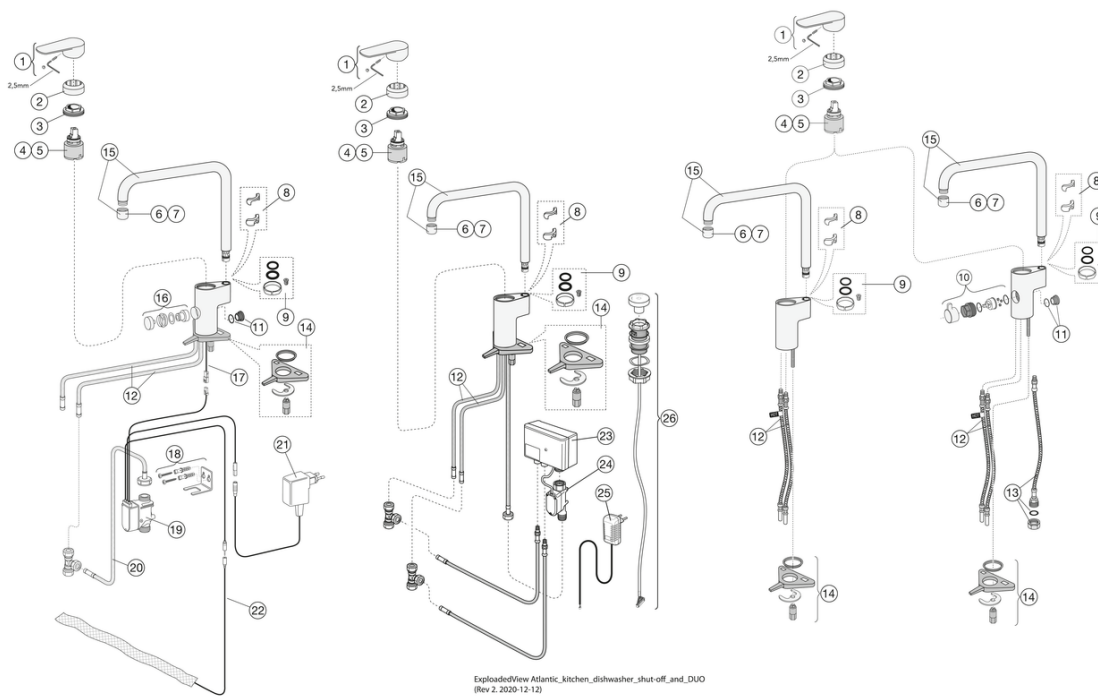

Packaging information

Length: 440 mm | Width: 275 mm | Height: 75 mm

Weight: 1.7 kg

Weight: 1 pc

Assembling & Care

Prior to installation the lines must be flushed up to the faucet. The faucet is connected with the cold water line on the right and the hot water line on the left. Water pressure: max 1000 kPa, min 50kPa. Hot water temperature: max 70°C, min 45°C. Please note that we are not liable for damage resulting from improper installation.

Technical information

- Max. tap capacity (at 300 kPa): 0,136 l/s
- Pressure loss with flow (0,2 l/s) 652 kPa
- CO2 Footprint: 6.49 kg
- Standard connection dimension: 10mm

Spare parts

No.	Product	Art-no.
1	Lever, Atlantic	GB41639541 01
2	Cover	GB41639523 01
3	Nut - ceramic package	GB41639522 01
4	Ceramic package	GB41637393
5	Ceramic Cartridge	GB41639567 01
6	Aerator	GB41630129 01
7	Aerator	GB41639610 01
8	Swiveling limiter kit	GB41638450
9	O-ring set	GB41637010 01
10	Dishwasher shutdown	GB41639547 01
11	Plug, countertop dishwasher connection	GB41639525 01
12	SoftPex hose	GB41638721 02
13	Softpex hose 440 mm	GB41638701 01
14	Mounting kit - kitchen mixer	GB41639573 01
15	Spout, Atlantic	GB41639540 01
16	Control or dishwasher shutdown	GB41639707 01
17	Cable for electronic dishwasher shutdown	GB41639678 01
18	Bracket for electronic dishwasher shutdown	GB41639681 01
21	Power adapter, 220 V for electronic dishwasher shutdown	GB41639683 01
22	EXTRA SENSOR	FG0901201
24	Shut-off valve for duo	GB41639690 01
25	Power adapter, 220 V for duo	GB41639688 01
26	Control for duo	GB41639685 01

GUSTAVSBERG/

FLOW CHART/ Kitchen mixer Atlantic

-  1. Max flow
-  2. Dishwasher shut off valve
-  3. Optional aerator GB41638662 10
-  4. Optional aerator GB41638663 10

1. Max flow

- Flowrate at 300 kPa:	0,136 l/s
- Pressure at flow 0,1 l/s:	163 kPa
- Pressure at flow 0,2 l/s:	652 kPa
- Pressure at flow 0,33 l/s:	N/A