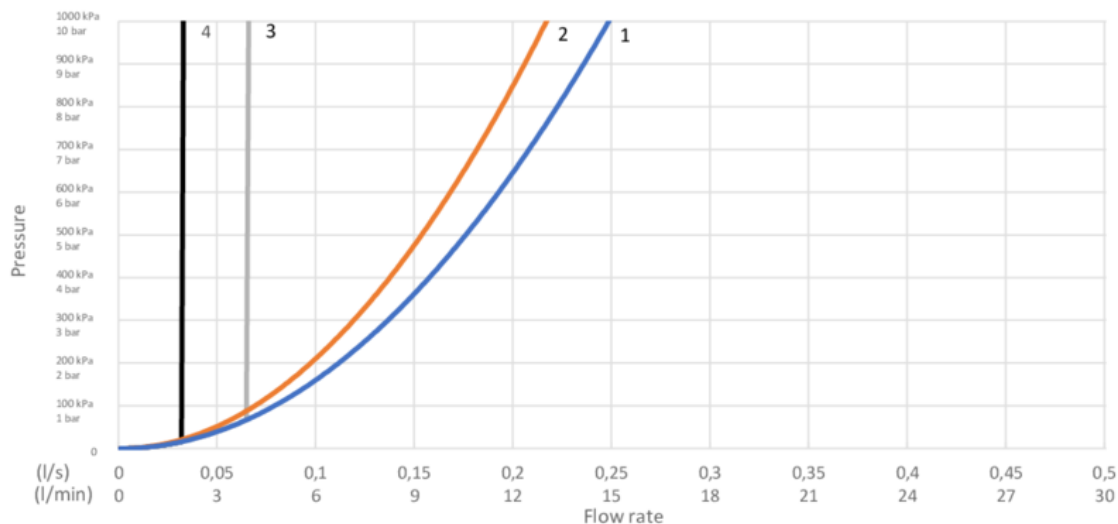

GUSTAVSBERG/

FLOW CHART/

Kitchen mixer Atlantic

-  1. Max flow
-  2. Dishwasher shut off valve
-  3. Optional aerator GB41638662 10
-  4. Optional aerator GB41638663 10

1. Max flow

- Flowrate at 300 kPa:	0,136 l/s
- Pressure at flow 0,1 l/s:	163 kPa
- Pressure at flow 0,2 l/s:	652 kPa
- Pressure at flow 0,33 l/s:	N/A