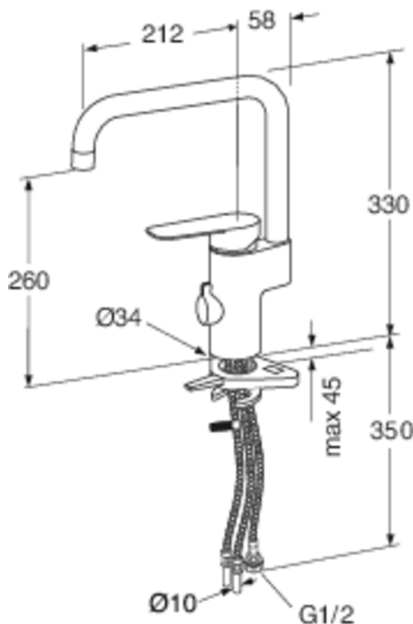

Quality of life since 1825

Kitchen mixer Atlantic - high spout

Matt black, with dishwasher shut-off

Product features

ECO-FLOW

ECO-STOP

COLD-START

SMART INSIDE

QUICK FIT

- Pivoting spout 110° (0° and 60° block included)
- ECO Flow adapted flow
- Cold-start, only cold water when the lever is in straight forward position

Article numbers

Art-no.
GB4120509853

EAN
7391530084893

Packaging information

Length: 440 mm | Width: 275 mm | Height: 75 mm

Weight: 1.8 kg

Weight: 1 pc

Assembling & Care

Prior to installation the lines must be flushed up to the faucet. The faucet is connected with the cold water line on the right and the hot water line on the left. Water pressure: max 1000 kPa, min 50kPa. Hot water temperature: max 70°C, min 45°C. Please note that we are not liable for damage resulting from improper installation.

Energy labeling and certifications

CERTIFIERING
KONTROLL

RI
SE

Technical information

- Max. tap capacity (at 300 kPa): 0,136 l/s
- Pressure loss with flow (0,2 l/s) 652 kPa
- CO2 Footprint: 8.69 kg
- Standard connection dimension: 10mm