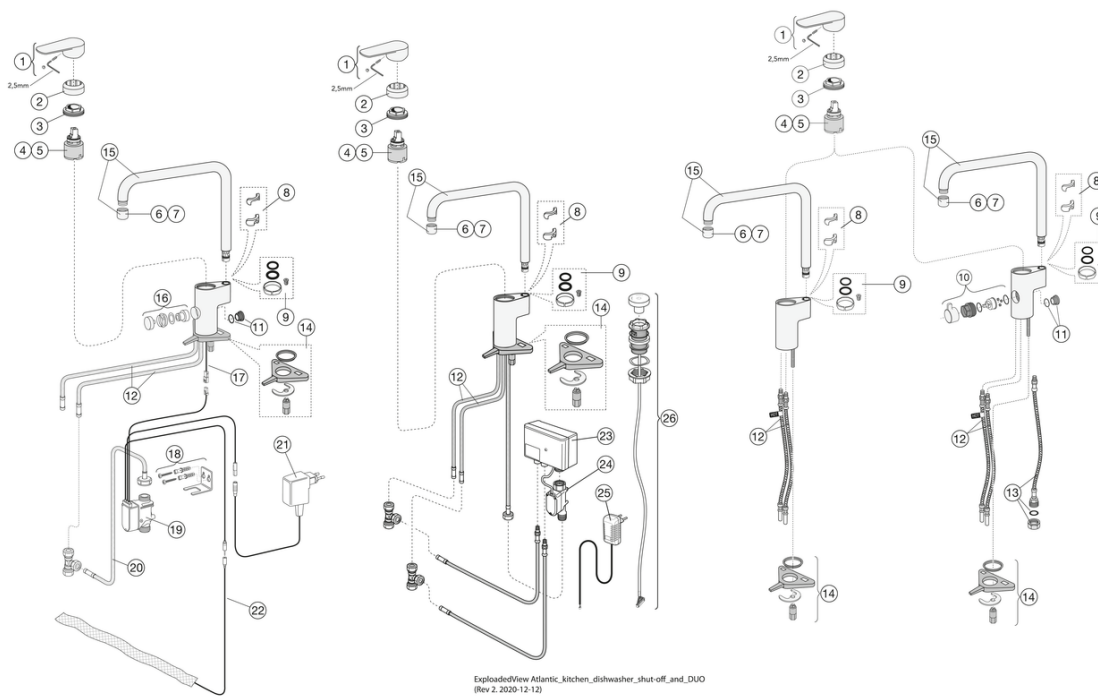

Packaging information

Length: 440 mm | Width: 275 mm | Height: 75 mm

Weight: 1.8 kg

Weight: 1 pc

Assembling & Care

Prior to installation the lines must be flushed up to the faucet. The faucet is connected with the cold water line on the right and the hot water line on the left. Water pressure: max 1000 kPa, min 50kPa. Hot water temperature: max 70°C, min 45°C. Please note that we are not liable for damage resulting from improper installation.

Technical information

- Max. tap capacity (at 300 kPa): 0,136 l/s
- Pressure loss with flow (0,2 l/s) 652 kPa
- CO2 Footprint: 8.69 kg
- Standard connection dimension: 10mm

Spare parts

No.	Product	Art-no.
1	Lever, Atlantic	GB41639541 01
2	Cover	GB41639523 01
3	Nut - ceramic package	GB41639522 01
4	Ceramic package	GB41637393
5	Ceramic Cartridge	GB41639567 01
6	Aerator	GB41630129 01
7	Aerator	GB41639610 01
8	Swiveling limiter kit	GB41638450
9	O-ring set	GB41637010 01
10	Dishwasher shutdown	GB41639547 01
11	Plug, countertop dishwasher connection	GB41639525 01
12	SoftPex hose	GB41638721 02
13	Softpex hose 440 mm	GB41638701 01
14	Mounting kit - kitchen mixer	GB41639573 01
15	Spout, Atlantic	GB41639540 01
16	Control or dishwasher shutdown	GB41639707 01
17	Cable for electronic dishwasher shutdown	GB41639678 01
18	Bracket for electronic dishwasher shutdown	GB41639681 01
21	Power adapter, 220 V for electronic dishwasher shutdown	GB41639683 01
22	EXTRA SENSOR	FG0901201
24	Shut-off valve for duo	GB41639690 01
25	Power adapter, 220 V for duo	GB41639688 01
26	Control for duo	GB41639685 01

GUSTAVSBERG/

FLOW CHART/ Kitchen mixer Atlantic

-  1. Max flow
-  2. Dishwasher shut off valve
-  3. Optional aerator GB41638662 10
-  4. Optional aerator GB41638663 10

1. Max flow

- Flowrate at 300 kPa:	0,136 l/s
- Pressure at flow 0,1 l/s:	163 kPa
- Pressure at flow 0,2 l/s:	652 kPa
- Pressure at flow 0,33 l/s:	N/A