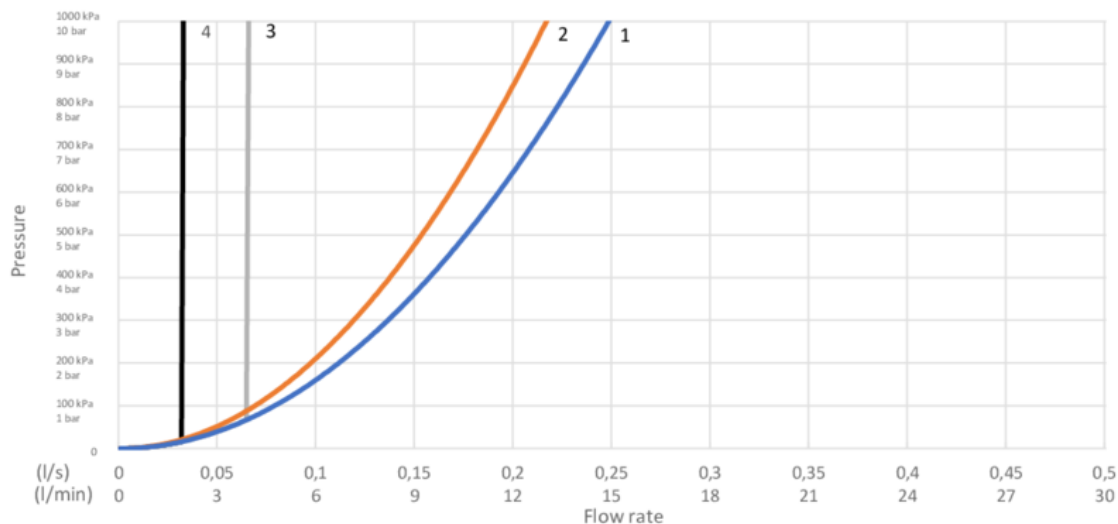

Packaging information

Length: 440 mm | Width: 275 mm | Height: 75 mm

Weight: 1.8 kg

Weight: 1 pc

Assembling & Care

Prior to installation the lines must be flushed up to the faucet. The faucet is connected with the cold water line on the right and the hot water line on the left. Water pressure: max 1000 kPa, min 50kPa. Hot water temperature: max 70°C, min 45°C. Please note that we are not liable for damage resulting from improper installation.

Technical information

- Max. tap capacity (at 300 kPa): 0,136 l/s
- Pressure loss with flow (0,2 l/s) 652 kPa
- CO2 Footprint: 8.69 kg
- Standard connection dimension: 10mm

Spare parts

No.	Product	Art-no.
1	Lever, Atlantic	GB41639541 01
2	Cover	GB41639523 01
3	Nut - ceramic package	GB41639522 01
4	Ceramic package	GB41637393
5	Ceramic Cartridge	GB41639567 01
6	Aerator	GB41630129 01
7	Aerator	GB41639610 01
8	Swiveling limiter kit	GB41638450
9	O-ring set	GB41637010 01
10	Dishwasher shutdown	GB41639547 01
11	Plug, countertop dishwasher connection	GB41639525 01
12	SoftPex hose	GB41638721 02
13	Softpex hose 440 mm	GB41638701 01
14	Mounting kit - kitchen mixer	GB41639573 01
15	Spout, Atlantic	GB41639540 01
16	Control or dishwasher shutdown	GB41639707 01
17	Cable for electronic dishwasher shutdown	GB41639678 01
18	Bracket for electronic dishwasher shutdown	GB41639681 01
21	Power adapter, 220 V for electronic dishwasher shutdown	GB41639683 01
22	EXTRA SENSOR	FG0901201
24	Shut-off valve for duo	GB41639690 01
25	Power adapter, 220 V for duo	GB41639688 01
26	Control for duo	GB41639685 01

GUSTAVSBERG/

FLOW CHART/ Kitchen mixer Atlantic

-  1. Max flow
-  2. Dishwasher shut off valve
-  3. Optional aerator GB41638662 10
-  4. Optional aerator GB41638663 10

1. Max flow

- Flowrate at 300 kPa:	0,136 l/s
- Pressure at flow 0,1 l/s:	163 kPa
- Pressure at flow 0,2 l/s:	652 kPa
- Pressure at flow 0,33 l/s:	N/A