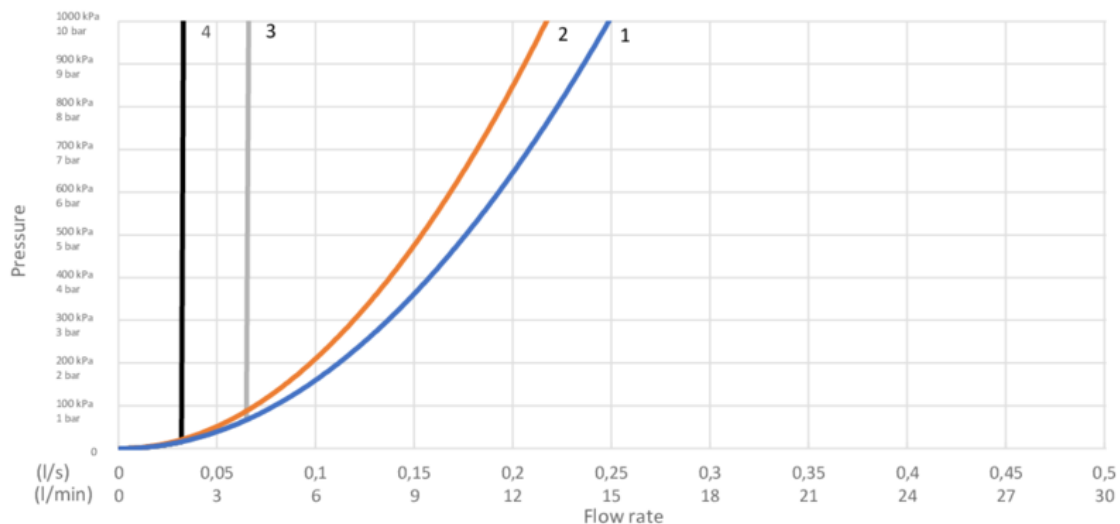

GUSTAVSBERG/

FLOW CHART/ Kitchen mixer Atlantic

- 1. Max flow
- 2. Dishwasher shut off valve
- 3. Optional aerator GB41638662 10
- 4. Optional aerator GB41638663 10

1. Max flow

- Flowrate at 300 kPa:	0,136 l/s
- Pressure at flow 0,1 l/s:	163 kPa
- Pressure at flow 0,2 l/s:	652 kPa
- Pressure at flow 0,33 l/s:	N/A