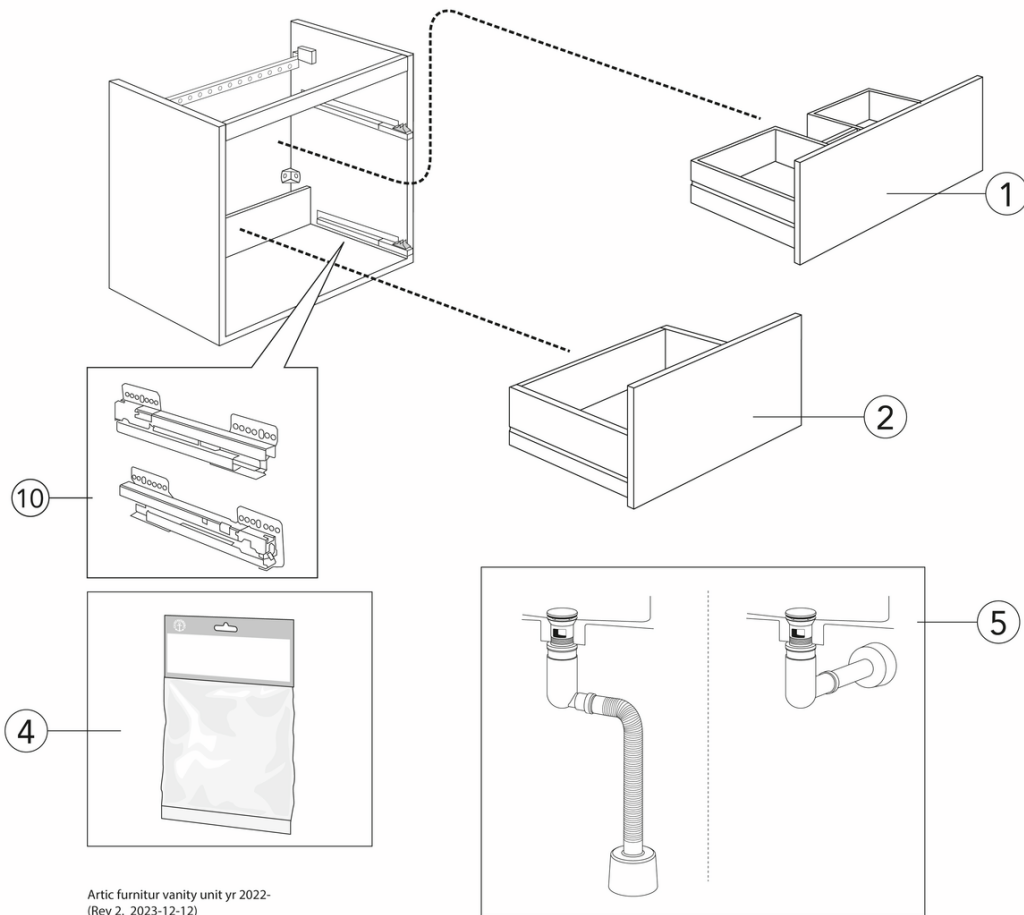

Spare parts

Artic furnitur vanity unit yr 2022-
(Rev 2. 2023-12-12)

No.	Product	Art-no.
1a	Front top Vanity 120, Peach	GB8148000169
1b	Front top Vanity 120, Ash grey	GB8148000168
1c	Front top Vanity 120, Black ash veneer	GB8148000167
1d	Front top Vanity 120, White	GB8148000166
1e	Front top Vanity 100, Peach	GB8148000165
1f	Front top Vanity 100, Ash grey	GB8148000164
1g	Front top Vanity 100, Black ash veneer	GB8148000163
1h	Front top Vanity 100, White	GB8148000162
1i	Front top Vanity 80, Peach	GB8148000161
1j	Front top Vanity 80, Ash grey	GB8148000160
1k	Front top Vanity 80, Black ash veneer	GB8148000159
1l	Front top Vanity 80, White	GB8148000158
1m	Front top Vanity 60, Peach	GB8148000157
1n	Front top Vanity 60, Ash grey	GB8148000156
1o	Front top Vanity 60, Black ash veneer	GB8148000155
1p	Front top Vanity 60, White	GB8148000154
2a	Front bottom Vanity 120, Peach	GB8148000185
2b	Front bottom Vanity 120, Ash grey	GB8148000184
2c	Front bottom Vanity 120, Black ash veneer	GB8148000183
2d	Front bottom Vanity 120, White	GB8148000182
2e	Front bottom Vanity 100, Peach	GB8148000181
2f	Front bottom Vanity 100, Ash grey	GB8148000180
2g	Front bottom Vanity 100, Black ash veneer	GB8148000179
2h	Front bottom Vanity 100, White	GB8148000178
2i	Front bottom Vanity 80, Peach	GB8148000177
2j	Front bottom Vanity 80, Ash grey	GB8148000176
2k	Front bottom Vanity 80, Black ash veneer	GB8148000175
2l	Front bottom Vanity 80, White	GB8148000174
2m	Front bottom Vanity 60, Peach	GB8148000173
2n	Front bottom Vanity 60, Ash grey	GB8148000172
2o	Front bottom Vanity 60, Black ash veneer	GB8148000171
2p	Front bottom Vanity 60, White	GB8148000170
4		GB8148000006
5		GB8148000002
10		GB8148000137