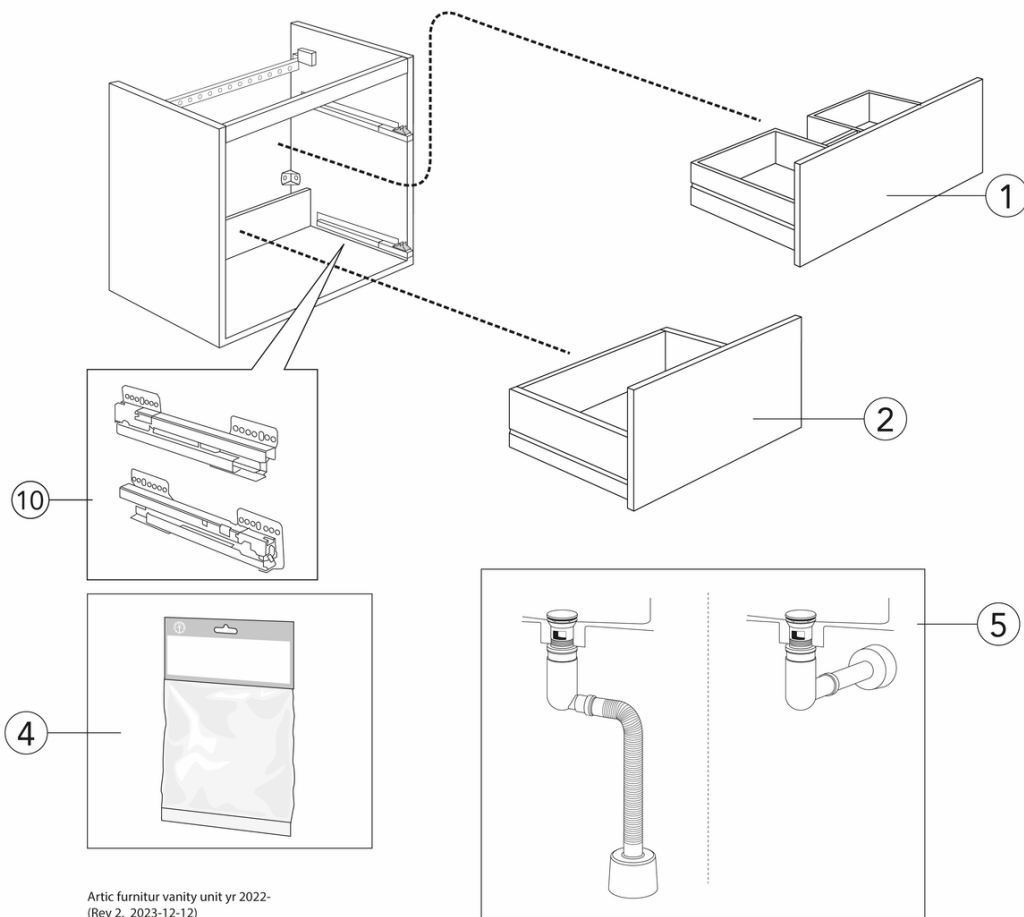

Article numbers

Art-no.
GB71ACVU10TMSW2

EAN
4065467455882

Assembling & Care

Energy labeling and certifications

Spare parts

Artic furnitur vanity unit yr 2022-
(Rev 2. 2023-12-12)

No.	Product	Art-no.
1a	Front top Vanity 120, Peach	GB8148000169
1b	Front top Vanity 120, Ash grey	GB8148000168
1c	Front top Vanity 120, Black ash veneer	GB8148000167
1d	Front top Vanity 120, White	GB8148000166
1e	Front top Vanity 100, Peach	GB8148000165
1f	Front top Vanity 100, Ash grey	GB8148000164
1g	Front top Vanity 100, Black ash veneer	GB8148000163
1h	Front top Vanity 100, White	GB8148000162
1i	Front top Vanity 80, Peach	GB8148000161
1j	Front top Vanity 80, Ash grey	GB8148000160
1k	Front top Vanity 80, Black ash veneer	GB8148000159
1l	Front top Vanity 80, White	GB8148000158
1m	Front top Vanity 60, Peach	GB8148000157
1n	Front top Vanity 60, Ash grey	GB8148000156
1o	Front top Vanity 60, Black ash veneer	GB8148000155
1p	Front top Vanity 60, White	GB8148000154
2a	Front bottom Vanity 120, Peach	GB8148000185
2b	Front bottom Vanity 120, Ash grey	GB8148000184
2c	Front bottom Vanity 120, Black ash veneer	GB8148000183
2d	Front bottom Vanity 120, White	GB8148000182
2e	Front bottom Vanity 100, Peach	GB8148000181
2f	Front bottom Vanity 100, Ash grey	GB8148000180
2g	Front bottom Vanity 100, Black ash veneer	GB8148000179
2h	Front bottom Vanity 100, White	GB8148000178
2i	Front bottom Vanity 80, Peach	GB8148000177
2j	Front bottom Vanity 80, Ash grey	GB8148000176
2k	Front bottom Vanity 80, Black ash veneer	GB8148000175
2l	Front bottom Vanity 80, White	GB8148000174
2m	Front bottom Vanity 60, Peach	GB8148000173
2n	Front bottom Vanity 60, Ash grey	GB8148000172
2o	Front bottom Vanity 60, Black ash veneer	GB8148000171
2p	Front bottom Vanity 60, White	GB8148000170
4		GB8148000006
5		GB8148000002
10		GB8148000137