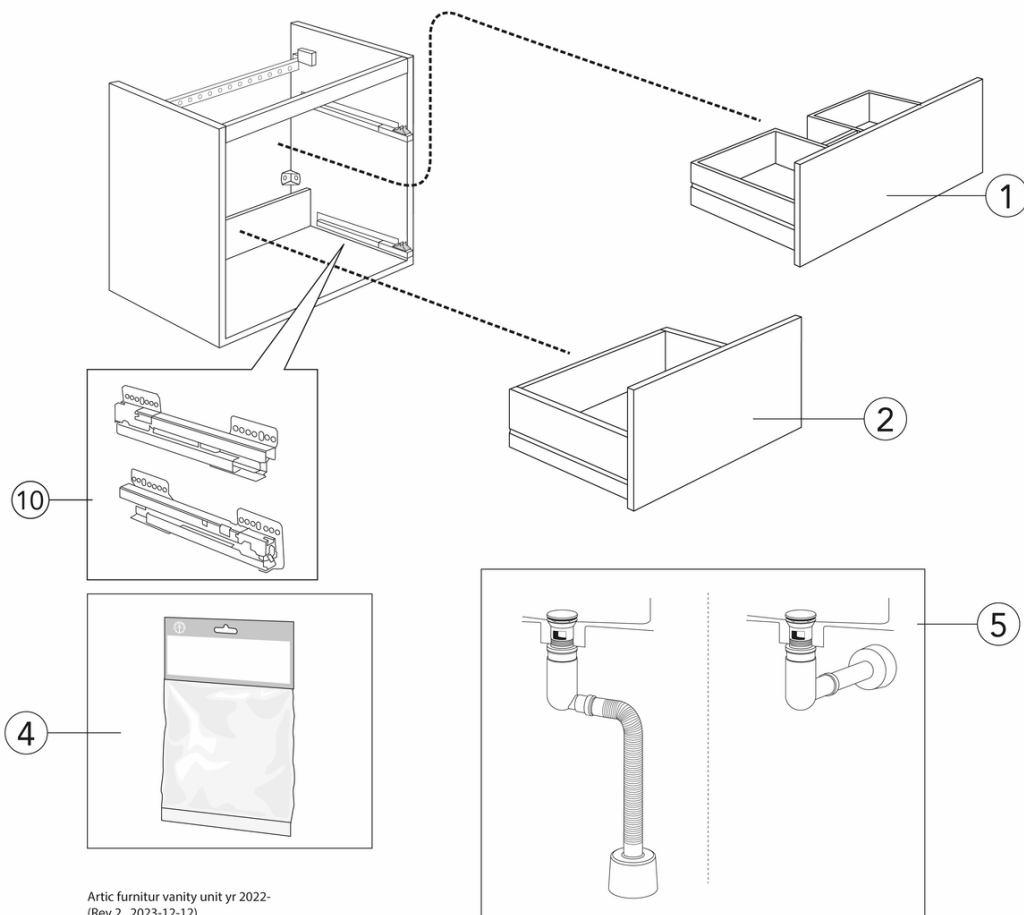

## Energy labeling and certifications

---

Denna produkt  r anpassad till  
Branschregler S ker Vatteninstallation  
2026:1. Leverant ren garanterar  
produktens funktion om branschreglerna  
och monteringsanvisningarna f ljts.

# Spare parts

---

Artic furnitur vanity unit yr 2022-  
(Rev 2. 2023-12-12)

No.	Product	Art-no.
1a	Front top Vanity 120, Peach	GB8148000169
1b	Front top Vanity 120, Ash grey	GB8148000168
1c	Front top Vanity 120, Black ash veneer	GB8148000167
1d	Front top Vanity 120, White	GB8148000166
1e	Front top Vanity 100, Peach	GB8148000165
1f	Front top Vanity 100, Ash grey	GB8148000164
1g	Front top Vanity 100, Black ash veneer	GB8148000163
1h	Front top Vanity 100, White	GB8148000162
1i	Front top Vanity 80, Peach	GB8148000161
1j	Front top Vanity 80, Ash grey	GB8148000160
1k	Front top Vanity 80, Black ash veneer	GB8148000159
1l	Front top Vanity 80, White	GB8148000158
1m	Front top Vanity 60, Peach	GB8148000157
1n	Front top Vanity 60, Ash grey	GB8148000156
1o	Front top Vanity 60, Black ash veneer	GB8148000155
1p	Front top Vanity 60, White	GB8148000154
2a	Front bottom Vanity 120, Peach	GB8148000185
2b	Front bottom Vanity 120, Ash grey	GB8148000184
2c	Front bottom Vanity 120, Black ash veneer	GB8148000183
2d	Front bottom Vanity 120, White	GB8148000182
2e	Front bottom Vanity 100, Peach	GB8148000181
2f	Front bottom Vanity 100, Ash grey	GB8148000180
2g	Front bottom Vanity 100, Black ash veneer	GB8148000179
2h	Front bottom Vanity 100, White	GB8148000178
2i	Front bottom Vanity 80, Peach	GB8148000177
2j	Front bottom Vanity 80, Ash grey	GB8148000176
2k	Front bottom Vanity 80, Black ash veneer	GB8148000175
2l	Front bottom Vanity 80, White	GB8148000174
2m	Front bottom Vanity 60, Peach	GB8148000173
2n	Front bottom Vanity 60, Ash grey	GB8148000172
2o	Front bottom Vanity 60, Black ash veneer	GB8148000171
2p	Front bottom Vanity 60, White	GB8148000170
4		GB8148000006
5		GB8148000002
10		GB8148000137