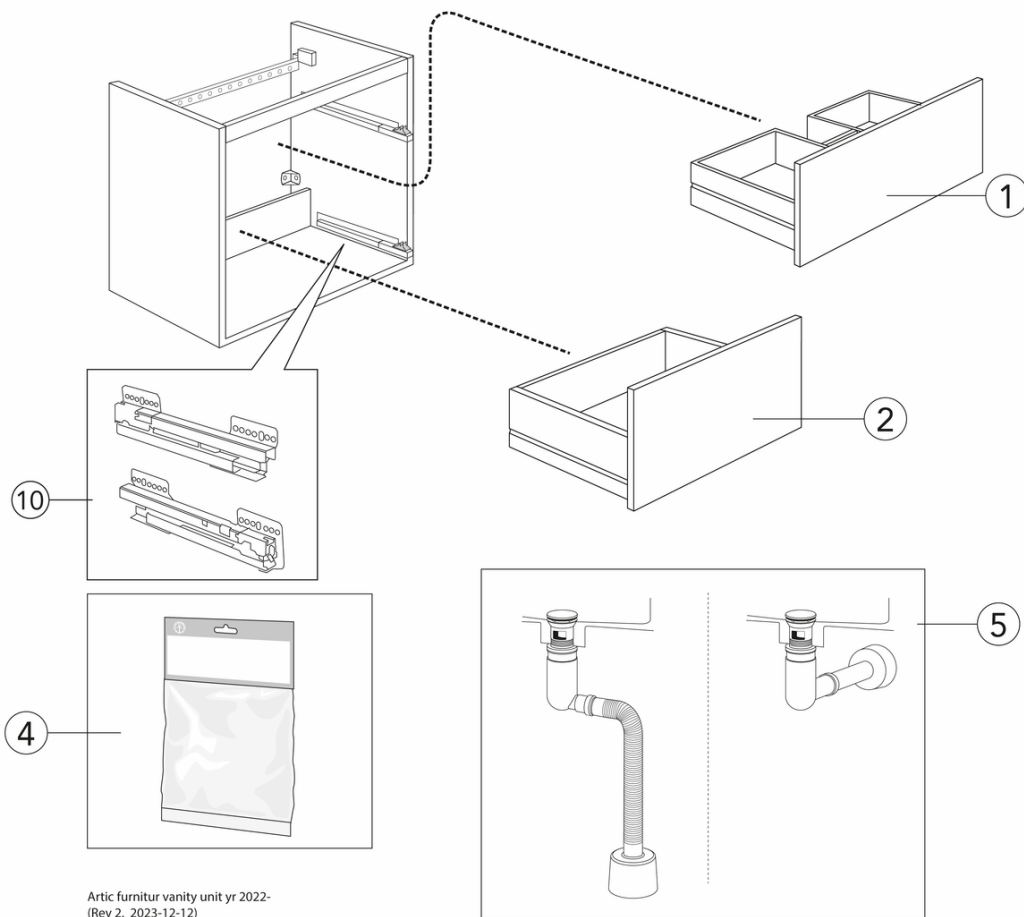

Quality of life since 1825

Product features

SOFT CLOSE
FURNITURE

MOISTURE
RESISTANT

Article numbers

Art-no.
GB71ACVU60T038

EAN
4065467456407

Assembling & Care

Energy labeling and certifications

Spare parts

Artic furnitur vanity unit yr 2022-
(Rev 2. 2023-12-12)

No.	Product	Art-no.
1a	Front top Vanity 120, Peach	GB8148000169
1b	Front top Vanity 120, Ash grey	GB8148000168
1c	Front top Vanity 120, Black ash veneer	GB8148000167
1d	Front top Vanity 120, White	GB8148000166
1e	Front top Vanity 100, Peach	GB8148000165
1f	Front top Vanity 100, Ash grey	GB8148000164
1g	Front top Vanity 100, Black ash veneer	GB8148000163
1h	Front top Vanity 100, White	GB8148000162
1i	Front top Vanity 80, Peach	GB8148000161
1j	Front top Vanity 80, Ash grey	GB8148000160
1k	Front top Vanity 80, Black ash veneer	GB8148000159
1l	Front top Vanity 80, White	GB8148000158
1m	Front top Vanity 60, Peach	GB8148000157
1n	Front top Vanity 60, Ash grey	GB8148000156
1o	Front top Vanity 60, Black ash veneer	GB8148000155
1p	Front top Vanity 60, White	GB8148000154
2a	Front bottom Vanity 120, Peach	GB8148000185
2b	Front bottom Vanity 120, Ash grey	GB8148000184
2c	Front bottom Vanity 120, Black ash veneer	GB8148000183
2d	Front bottom Vanity 120, White	GB8148000182
2e	Front bottom Vanity 100, Peach	GB8148000181
2f	Front bottom Vanity 100, Ash grey	GB8148000180
2g	Front bottom Vanity 100, Black ash veneer	GB8148000179
2h	Front bottom Vanity 100, White	GB8148000178
2i	Front bottom Vanity 80, Peach	GB8148000177
2j	Front bottom Vanity 80, Ash grey	GB8148000176
2k	Front bottom Vanity 80, Black ash veneer	GB8148000175
2l	Front bottom Vanity 80, White	GB8148000174
2m	Front bottom Vanity 60, Peach	GB8148000173
2n	Front bottom Vanity 60, Ash grey	GB8148000172
2o	Front bottom Vanity 60, Black ash veneer	GB8148000171
2p	Front bottom Vanity 60, White	GB8148000170
4		GB8148000006
5		GB8148000002
10		GB8148000137