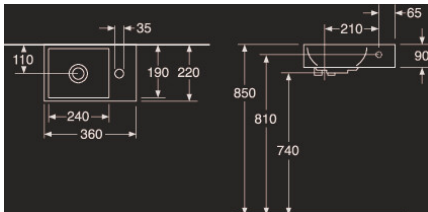

Quality of life since 1825

Washbasin Artic Small 4G36 - 36 cm

Basin on left, faucet hole on right. Matt black

Product features

- Small model suitable for tight spaces
- Same colour as Estetic toilets

Article numbers

Art-no.
4G369L38

EAN
4065467445234

Packaging information

Length: 373 mm | Width: 140 mm | Height: 245 mm
Weight: 5.5 kg
Weight: 1 pc

Assembling & Care

Energy labeling and certifications

Technical information