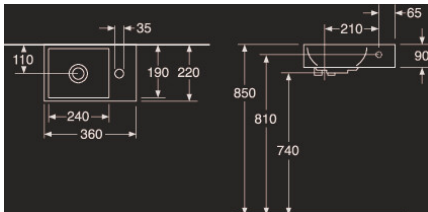

Quality of life since 1825

Washbasin Artic Small 4G36 - 36 cm

Basin on left, faucet hole on right. Matt white

Product features

- Small model suitable for tight spaces
- Same colour as Estetic toilets

Article numbers

Art-no.
4G369LSW

EAN
4065467455516

Packaging information

Length: 373 mm | Width: 140 mm | Height: 245 mm
Weight: 5.5 kg
Weight: 1 pc

Assembling & Care

Energy labeling and certifications

Technical information