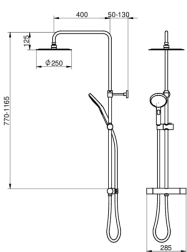

Artikel nummer

VVS-nr.
722860804

Art-nr.
GB41212330

EAN
7391530076287

Emballage

Længde: 745 mm | Bredde: 368 mm | Højde: 94 mm

Vægt: 4.68 kg

Antal i emballage: 1 st

Energimærkning og certificeringer

Teknisk information

- Max. tap capacity (at 300 kPa): 0,465 l/s
- Pressure loss with flow (0,2 l/s) 56 kPa
- Tilslutningsdimension: 150 c-c

Reserve dele

ExplodedView New Nautic_thermomixer_mixers (Rev 1. 2023-02-07)

GUSTAVSBERG/

FLOW CHART/

Thermostatic Mixers, Shower Columns, Spout 350 mm

- 1. Max flow (bath- and shower outlet)
- 2. Head shower GB41103230, GB41103235
- 3. Hand shower GB41103230, GB41103235
- 4. Spout GB41650288 (350 mm)

3. Hand shower GB41103230, GB41103235		4. Spout GB41650288 (350 mm)	
- Flow rate at 300 kPa:	0,175 l/s	- Flow rate at 300 kPa:	0,273 l/s
- Pressure at flow 0,1 l/s:	98 kPa	- Pressure at flow 0,1 l/s:	40 kPa
- Pressure at flow 0,2 l/s:	392 kPa	- Pressure at flow 0,2 l/s:	161 kPa
- Pressure at flow 0,33 l/s:	N/A	- Pressure at flow 0,33 l/s:	437 kPa