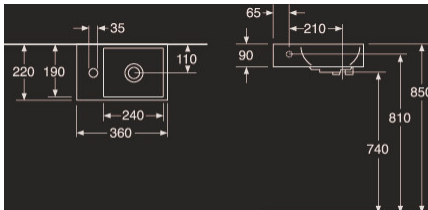

Assembling & Care

Energy labeling and certifications

Technical information

- CO2 Footprint: 13.14 kg