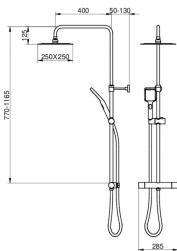

Energimærkning og certificeringer

Teknisk information

- Max. tap capacity (at 300 kPa): 0,465 l/s
- Pressure loss with flow (0,2 l/s) 56 kPa
- Tilslutningsdimension: 150 c-c