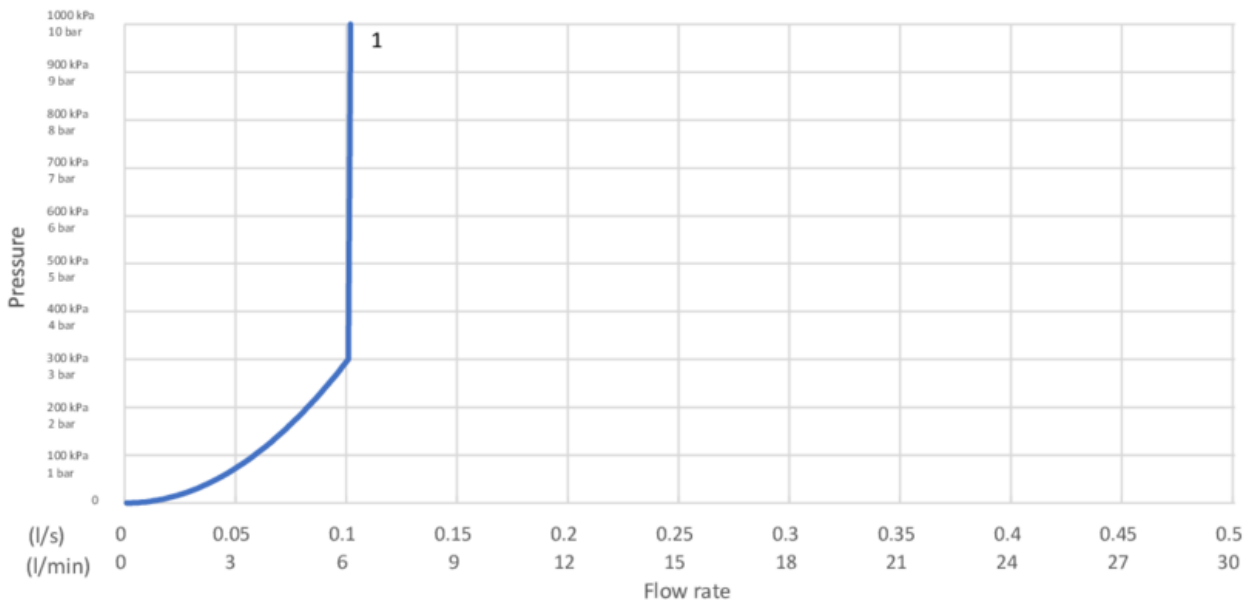

Energy labeling and certifications

Technical information

- Max. tap capacity (at 300 kPa): 0,1l/s
- Pressure loss with flow (0,1l/s) 300 kPa
- CO2 Footprint: 7.87 kg
- Standard connection dimension: 10mm

GUSTAVSBERG/

FLOW CHART/

Kök 6 l/min

- GB412060550L
- GB41206055064L
- GB412060560L
- GB41206056064L
- GB41206056RL
- GB412060950L
- GB41206095064L
- GB412060960L
- GB41206096064L
- GB412060966L

- Flowrate at 300 kPa:	0,1 l/s
- Pressure at flow 0,1 l/s:	300 kPa
- Pressure at flow 0,2 l/s:	N/A
- Pressure at flow 0,33 l/s:	N/A