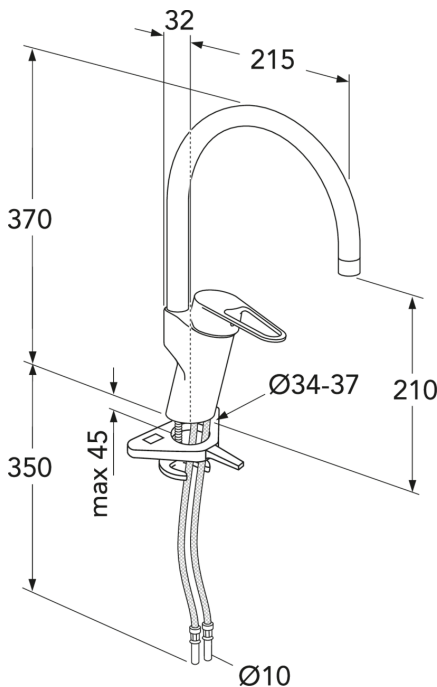

Article numbers

Art-no.
GB412060560L

EAN
7391530085357

Packaging information

Length: 440 mm | Width: 275 mm | Height: 75 mm

Weight: 1.7 kg

Weight: 1 pc

Assembling & Care

Prior to installation the lines must be flushed up to the faucet. The faucet is connected with the cold water line on the right and the hot water line on the left. Water pressure: max 1000 kPa, min 50kPa. Hot water temperature: max 70°C, min 45°C. Please note that we are not liable for damage resulting from improper installation.

Energy labeling and certifications

Technical information

- Max. tap capacity (at 300 kPa): 0,1l/s
- Pressure loss with flow (0,1l/s) 300 kPa
- CO2 Footprint: 7.87 kg
- Standard connection dimension: 10mm

Spare parts

ExplodedView Nautic 2_kitchen
(Rev 1. 2021-01-20)

No.	Product	Art-no.
1	Lever, New Nautic 2021-->	GB41639803 01
2	Cover	GB41639523 01
3	Nut - ceramic package	GB41639522 01
4	Ceramic package	GB41637393
5	Ceramic Cartridge	GB41639567 01
6	Aerator	GB41630129 01
7	Aerator	GB41639610 01
8	Aerator	GB41639971 01
9	Swiveling limiter kit	GB41638450
10	O-ring set	GB41637010 01
11	Dishwasher shutdown	GB41639547 01
12	SoftPex hose	GB41639279 02
13	SoftPex hose	GB41638721 02
14	SoftPex hose	GB41638708 02
15	Softpex hose 440 mm	GB41638701 01
16	Mounting kit New Nautic	GB41639937 01
17	Spout	GB41637326 0
18	Single lever Care	GB41639801 01
19	Spout	GB41638474 01
21	Plug, countertop dishwasher connection	GB41639525 01