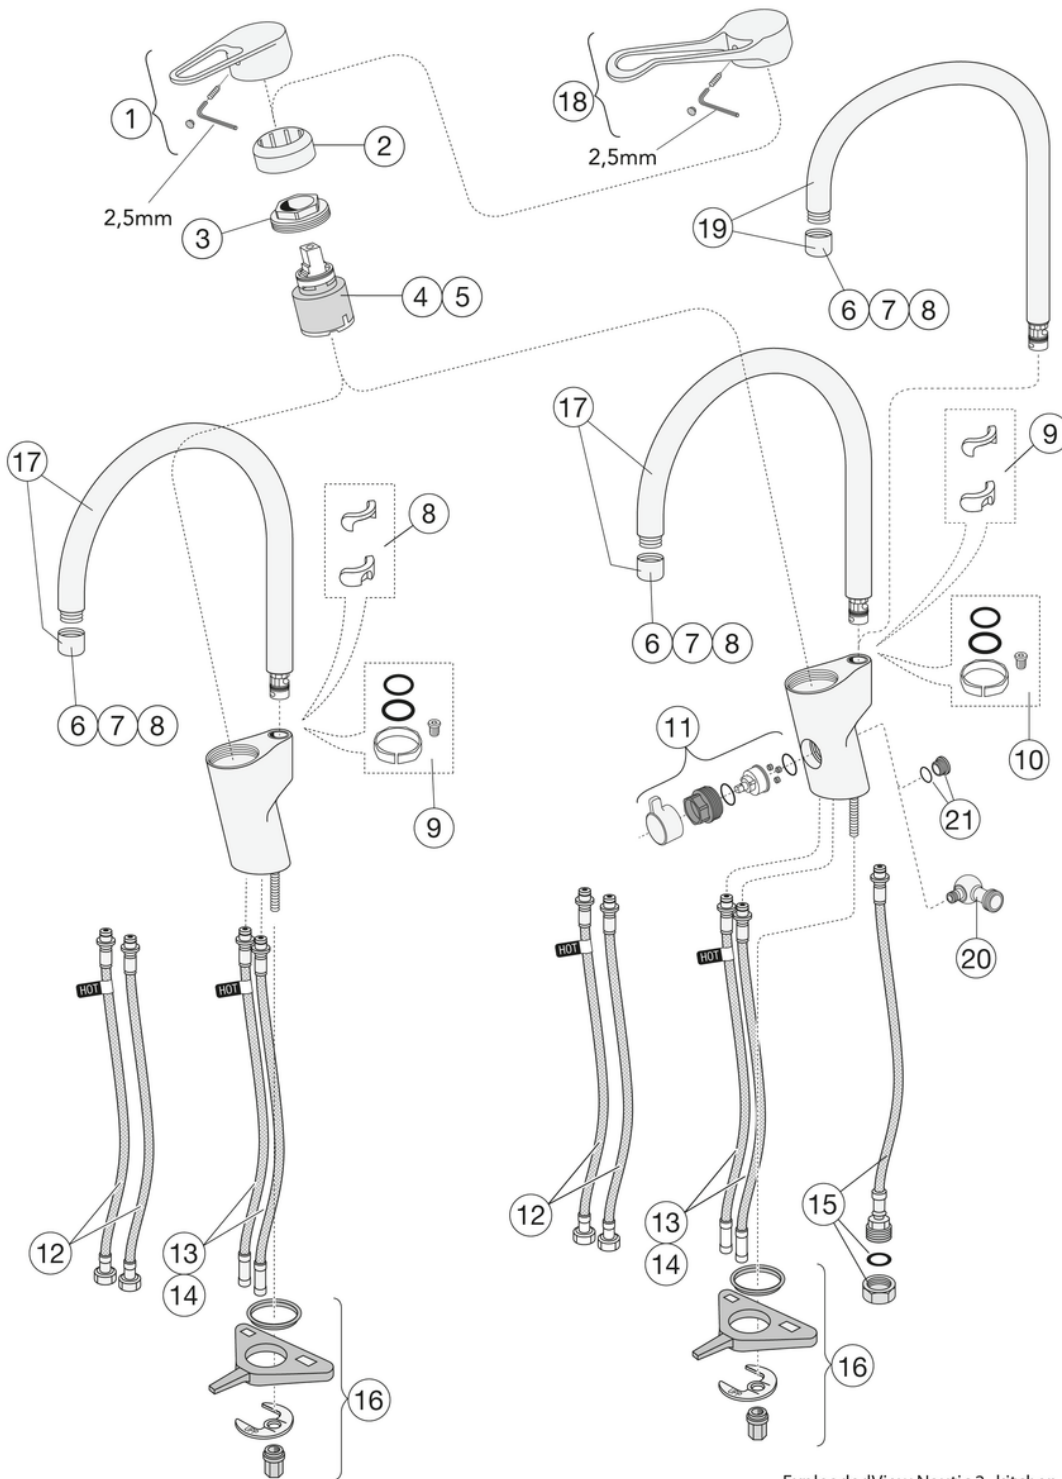

Article numbers

Art-no.
GB412060560L

EAN
7391530085357

Packaging information

Length: 440 mm | Width: 275 mm | Height: 75 mm

Weight: 1.7 kg

Weight: 1 pc

Assembling & Care

Prior to installation the lines must be flushed up to the faucet. The faucet is connected with the cold water line on the right and the hot water line on the left. Water pressure: max 1000 kPa, min 50kPa. Hot water temperature: max 70°C, min 45°C. Please note that we are not liable for damage resulting from improper installation.

Energy labeling and certifications

Technical information

- Max. tap capacity (at 300 kPa): 0,1l/s
- Pressure loss with flow (0,1l/s) 300 kPa
- CO2 Footprint: 7.87 kg
- Standard connection dimension: 10mm

Spare parts

ExplodedView Nautic 2_kitchen
(Rev 1. 2021-01-20)

No.	Product	Art-no.
1	Lever, New Nautic 2021-->	GB41639803 01
2	Cover	GB41639523 01
3	Nut - ceramic package	GB41639522 01
4	Ceramic package	GB41637393
5	Ceramic Cartridge	GB41639567 01
6	Aerator	GB41630129 01
7	Aerator	GB41639610 01
8	Aerator	GB41639971 01
9	Swiveling limiter kit	GB41638450
10	O-ring set	GB41637010 01
11	Dishwasher shutdown	GB41639547 01
12	SoftPex hose	GB41639279 02
13	SoftPex hose	GB41638721 02
14	SoftPex hose	GB41638708 02
15	Softpex hose 440 mm	GB41638701 01
16	Mounting kit New Nautic	GB41639937 01
17	Spout	GB41637326 0
18	Single lever Care	GB41639801 01
19	Spout	GB41638474 01
21	Plug, countertop dishwasher connection	GB41639525 01