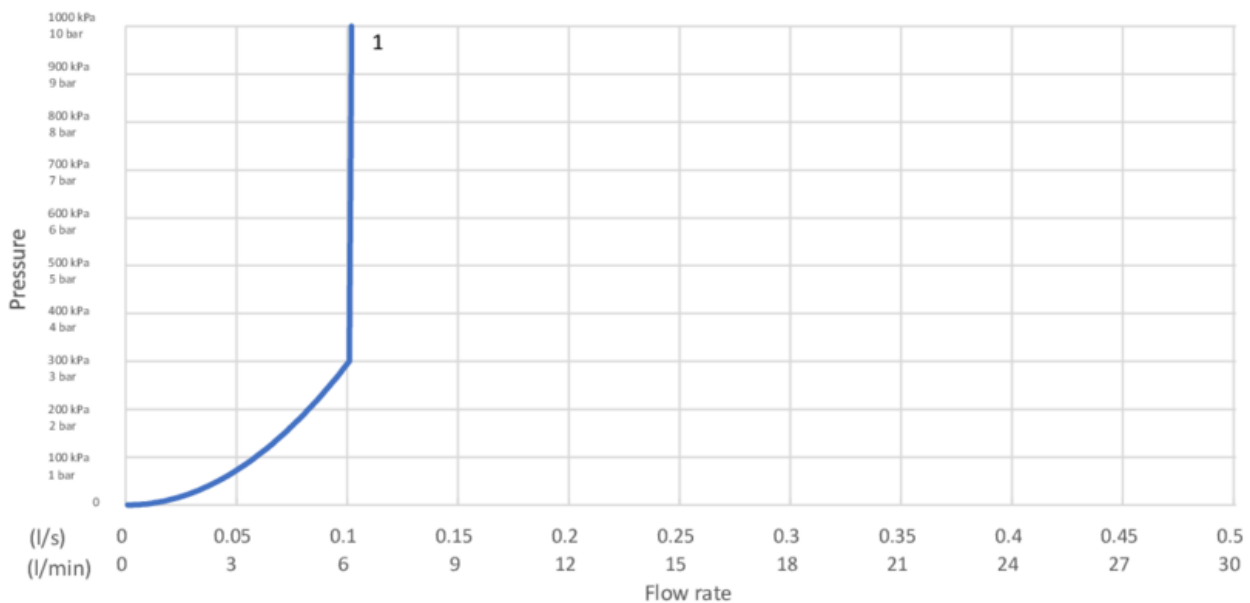

Article numbers

Art-no.	EAN
GB41206096064L	7391530085517

Packaging information

Length: 440 mm | Width: 275 mm | Height: 75 mm
Weight: 1.7 kg
Weight: 1 pc

Assembling & Care

Prior to installation the lines must be flushed up to the faucet. The faucet is connected with the cold water line on the right and the hot water line on the left. Water pressure: max 1000 kPa, min 50kPa. Hot water temperature: max 70°C, min 45°C. Please note that we are not liable for damage resulting from improper installation.

Energy labeling and certifications

Technical information

- Max. tap capacity (at 300 kPa): 0,1l/s
- Pressure loss with flow (0,1l/s) 300 kPa
- CO2 Footprint: 8.15 kg
- Standard connection dimension: 10mm

GUSTAVSBERG/

FLOW CHART/

Kök 6 l/min

GB412060550L
GB41206055064L
GB412060560L
GB41206056064L
GB41206056RL
GB412060950L
GB41206095064L
GB412060960L
GB41206096064L
GB412060966L

- Flowrate at 300 kPa:	0,1 l/s
- Pressure at flow 0,1 l/s:	300 kPa
- Pressure at flow 0,2 l/s:	N/A
- Pressure at flow 0,33 l/s:	N/A