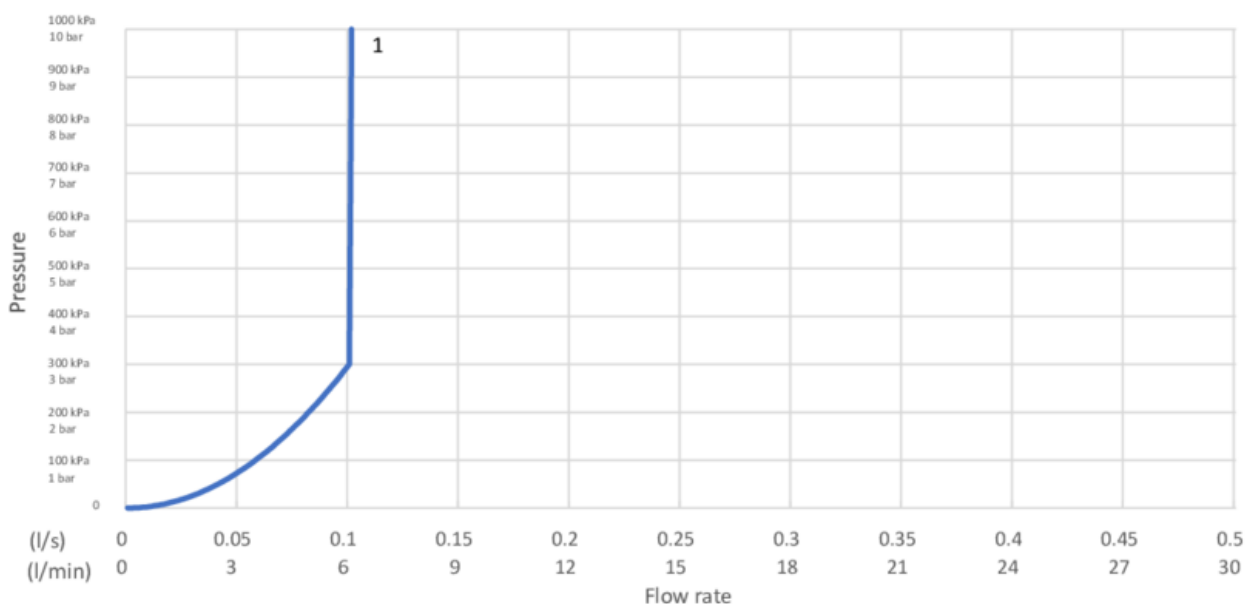

Energy labeling and certifications

Technical information

- Max. tap capacity (at 300 kPa): 0,1l/s
- Pressure loss with flow (0,1l/s) 300 kPa
- CO2 Footprint: 8.15 kg
- Standard connection dimension: 10mm

GUSTAVSBERG/

FLOW CHART/

Kök 6 l/min

GB412060550L
GB41206055064L
GB412060560L
GB41206056064L
GB41206056RL
GB412060950L
GB41206095064L
GB412060960L
GB41206096064L
GB412060966L

- Flowrate at 300 kPa:	0,1 l/s
- Pressure at flow 0,1 l/s:	300 kPa
- Pressure at flow 0,2 l/s:	N/A
- Pressure at flow 0,33 l/s:	N/A