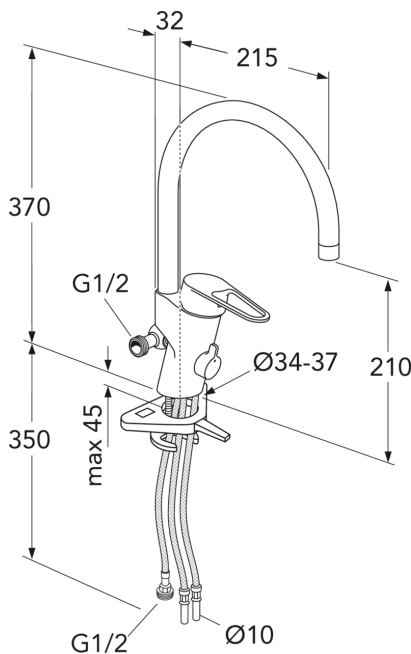

Article numbers

Art-no.
GB412060966L

EAN
7391530085524

Packaging information

Length: 440 mm | Width: 275 mm | Height: 75 mm

Weight: 1.7 kg

Weight: 1 pc

Assembling & Care

Prior to installation the lines must be flushed up to the faucet. The faucet is connected with the cold water line on the right and the hot water line on the left. Water pressure: max 1000 kPa, min 50kPa. Hot water temperature: max 70°C, min 45°C. Please note that we are not liable for damage resulting from improper installation.

Energy labeling and certifications

Technical information

- Max. tap capacity (at 300 kPa): 0,1l/s
- Pressure loss with flow (0,1l/s) 300 kPa
- CO2 Footprint: 8.64 kg
- Standard connection dimension: 10mm

Spare parts

ExplodedView Nautic 2_kitchen
(Rev 1. 2021-01-20)

No.	Product	Art-no.
1	Lever, New Nautic 2021-->	GB41639803 01
2	Cover	GB41639523 01
3	Nut - ceramic package	GB41639522 01
4	Ceramic package	GB41637393
5	Ceramic Cartridge	GB41639567 01
6	Aerator	GB41630129 01
7	Aerator	GB41639610 01
8	Aerator	GB41639971 01
9	Swiveling limiter kit	GB41638450
10	O-ring set	GB41637010 01
11	Dishwasher shutdown	GB41639547 01
12	SoftPex hose	GB41639279 02
13	SoftPex hose	GB41638721 02
14	SoftPex hose	GB41638708 02
15	Softpex hose 440 mm	GB41638701 01
16	Mounting kit New Nautic	GB41639937 01
17	Spout	GB41637326 0
18	Single lever Care	GB41639801 01
19	Spout	GB41638474 01
21	Plug, countertop dishwasher connection	GB41639525 01