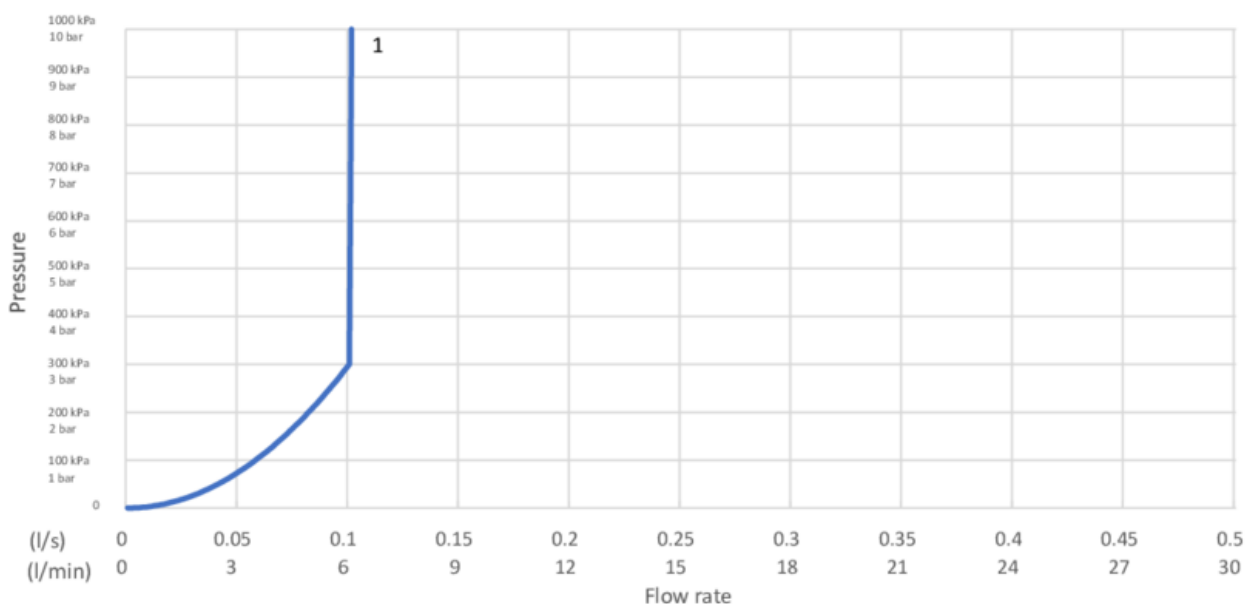

Energy labeling and certifications

Technical information

- Max. tap capacity (at 300 kPa): 0,1l/s
- Pressure loss with flow (0,1l/s) 300 kPa
- CO2 Footprint: 8.64 kg
- Standard connection dimension: 10mm

GUSTAVSBERG/

FLOW CHART/

Kök 6 l/min

GB412060550L
GB41206055064L
GB412060560L
GB41206056064L
GB41206056RL
GB412060950L
GB41206095064L
GB412060960L
GB41206096064L
GB412060966L

- Flowrate at 300 kPa:	0,1 l/s
- Pressure at flow 0,1 l/s:	300 kPa
- Pressure at flow 0,2 l/s:	N/A
- Pressure at flow 0,33 l/s:	N/A