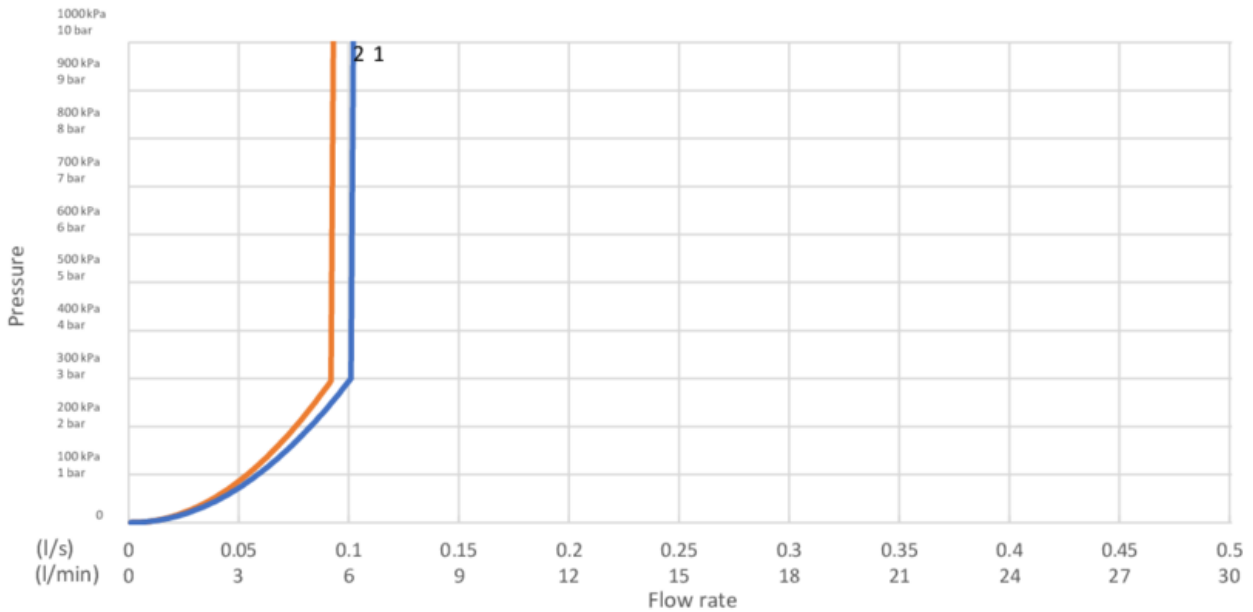

GUSTAVSBERG/

FLOW CHART/

Estetic kitchen pull off spout

- 1. Areated flow
- 2. Spray flow

1. Areated flow

- Flowrate at 300 kPa:	0,1 l/s
- Pressure at flow 0,1 l/s:	300 kPa
- Pressure at flow 0,2 l/s:	N/A
- Pressure at flow 0,33 l/s:	N/A