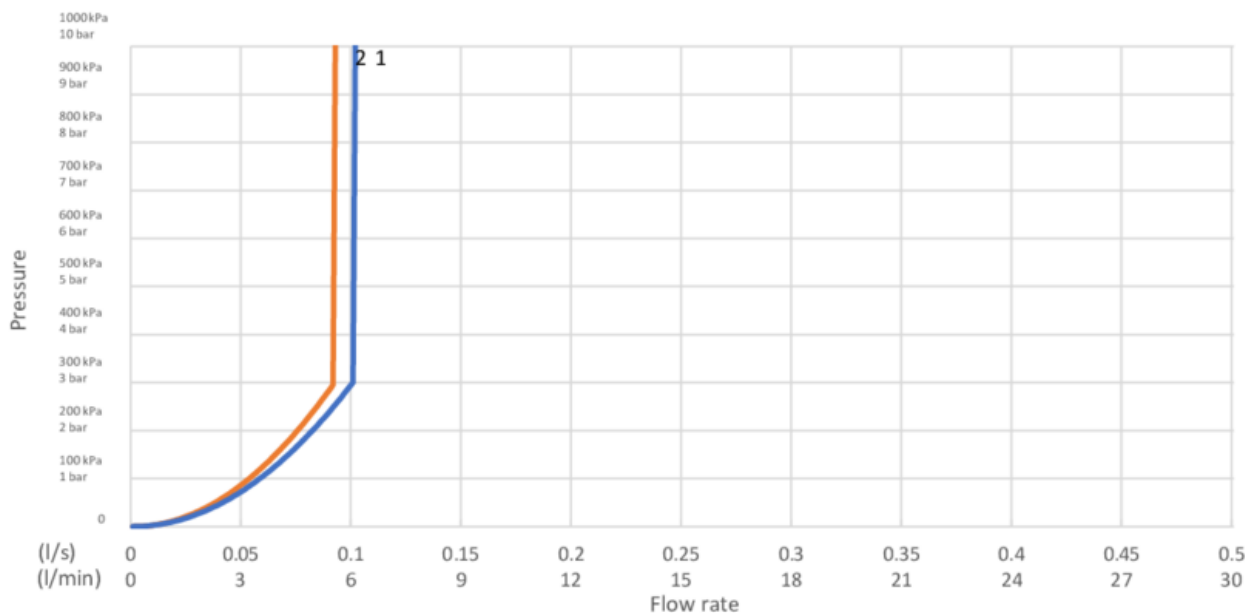

GUSTAVSBERG/

FLOW CHART/

Estetic kitchen pull off spout

1. Areated flow
2. Spray flow

1. Areated flow

- Flowrate at 300 kPa:	0,1 l/s
- Pressure at flow 0,1 l/s:	300 kPa
- Pressure at flow 0,2 l/s:	N/A
- Pressure at flow 0,33 l/s:	N/A

Rev, 1, 2024-08-07 Gustavsberg Labb

Villeroy & Boch Gustavsberg AB / Box 400, 134 29 Gustavsberg / Phone +46 (0)8-570 391 00 / www.gustavsberg.com / info@gustavsberg.com