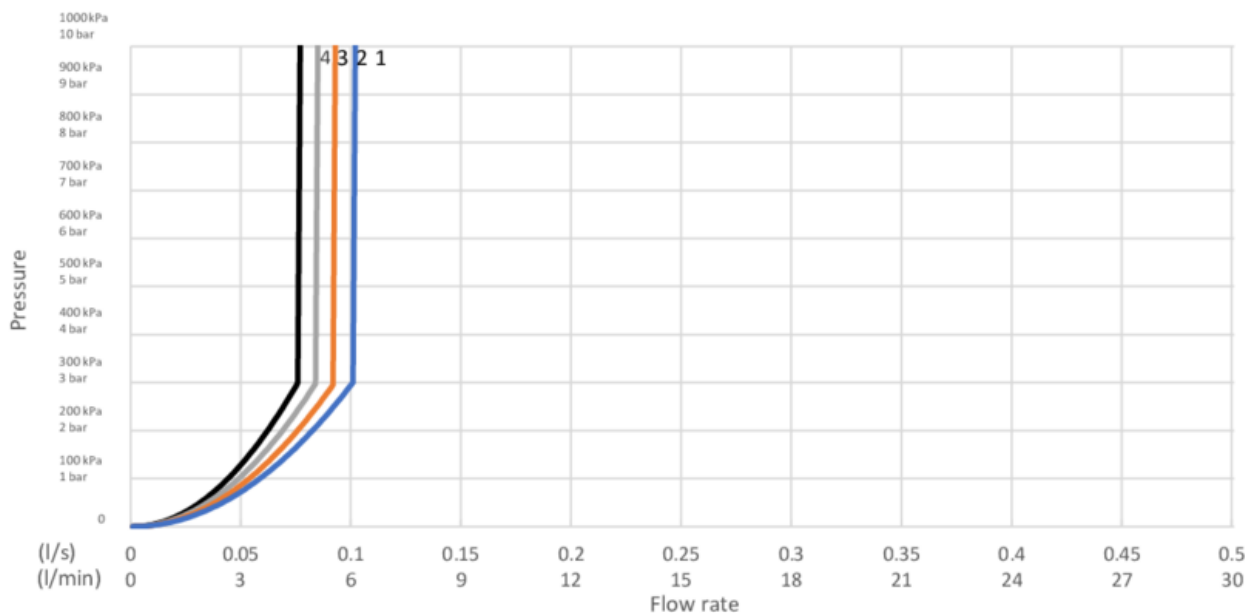

GUSTAVSBERG/

FLOW CHART/

Esteic kitchen pull off spout with sensor

1. Aerated flow
2. Spray Flow
3. Aerated sensor flow
4. Spray sensor flow

1. Aerated flow

- Flowrate at 300 kPa:	0,1 l/s
- Pressure at flow 0,1 l/s:	300 kPa
- Pressure at flow 0,2 l/s:	N/A
- Pressure at flow 0,33 l/s:	N/A

Rev, 1, 2024-08-07 Gustavsberg Labb

Villeroy & Boch Gustavsberg AB / Box 400, 134 29 Gustavsberg / Phone +46 (0)8-570 391 00 / www.gustavsberg.com / info@gustavsberg.com