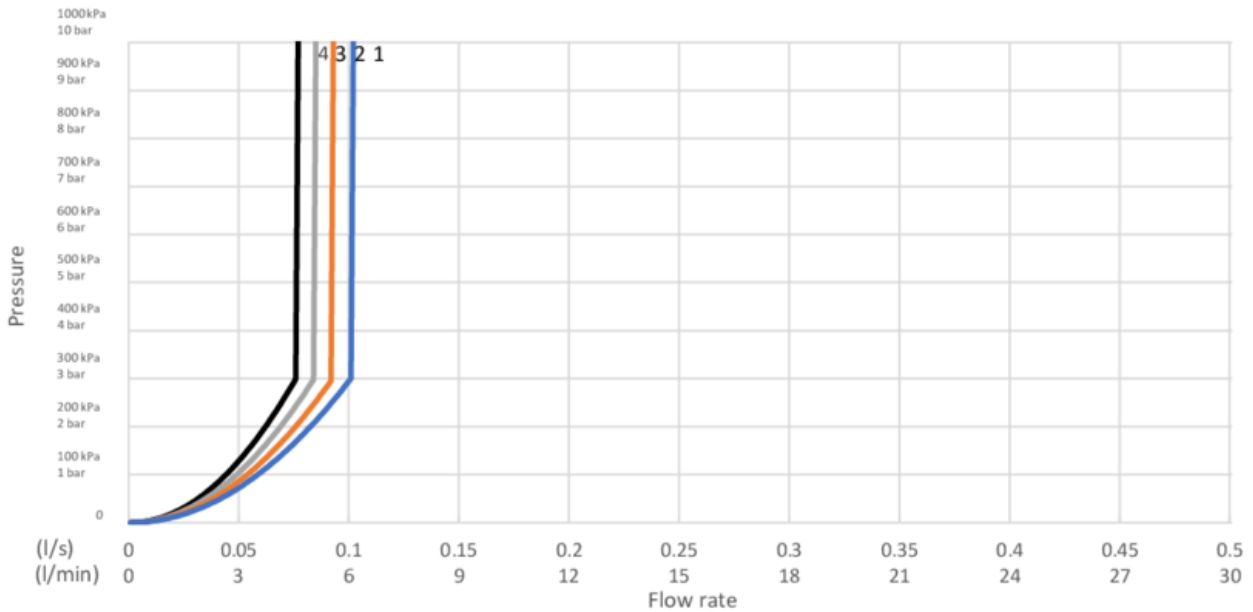

GUSTAVSBERG/

FLOW CHART/

Esteic kitchen pull off spout with sensor

- 1. Aerated flow
- 2. Spray Flow
- 3. Aerated sensor flow
- 4. Spray sensor flow

1. Aerated flow

- Flowrate at 300 kPa:	0,1 l/s
- Pressure at flow 0,1 l/s:	300 kPa
- Pressure at flow 0,2 l/s:	N/A
- Pressure at flow 0,33 l/s:	N/A