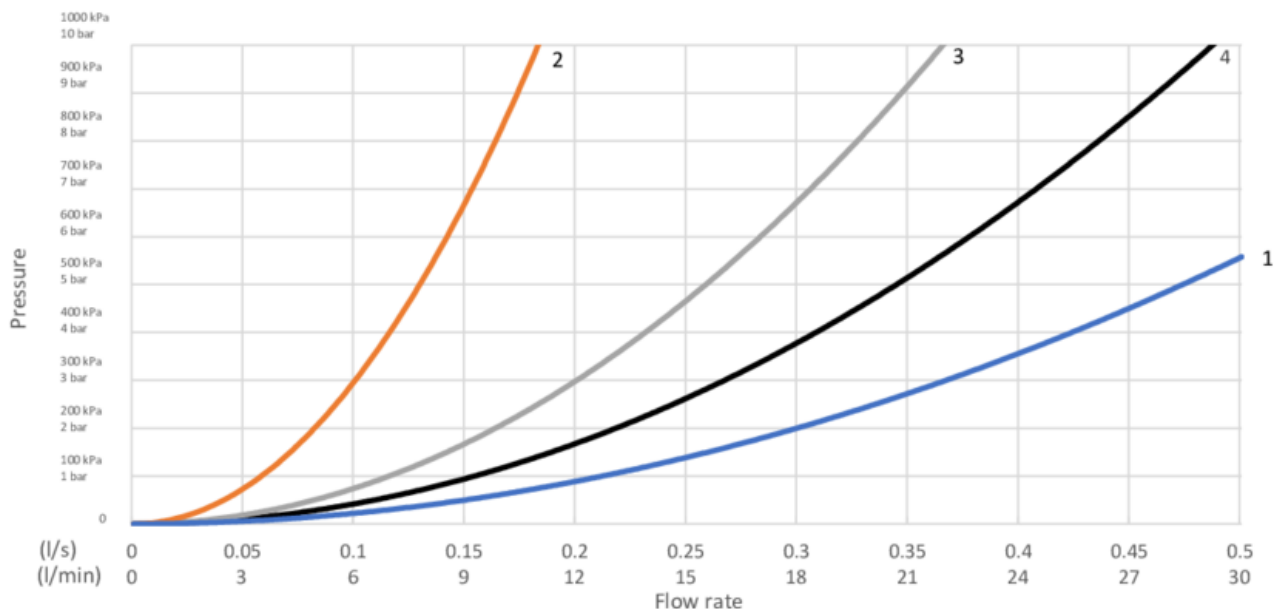

GUSTAVSBERG/

FLOW CHART/

Ettgrepp väggblandare Nya Nautic

1. Max flow
2. GB41212087, GB41202087,(with shower set GB41106250)
3. A-restrictor
4. B-restrictor

1. Max flow		2. GB41212087, GB41202087,(with shower set GB41106250)	
- Flow rate at 300 kPa:	0,367 l/s	- Flow rate at 300 kPa:	0,1 l/s
- Pressure at flow 0,1 l/s:	22 kPa	- Pressure at flow 0,1 l/s:	300 kPa
- Pressure at flow 0,2 l/s:	89 kPa	- Pressure at flow 0,2 l/s:	N/A
- Pressure at flow 0,33 l/s:	243 kPa	- Pressure at flow 0,33 l/s:	N/A

Rev, 1, 2023-05-22 Gustavsberg Labb

Villeroy & Boch Gustavsberg AB / Box 400, 134 29 Gustavsberg / Phone +46 (0)8-570 391 00 / www.gustavsberg.com / info@gustavsberg.com