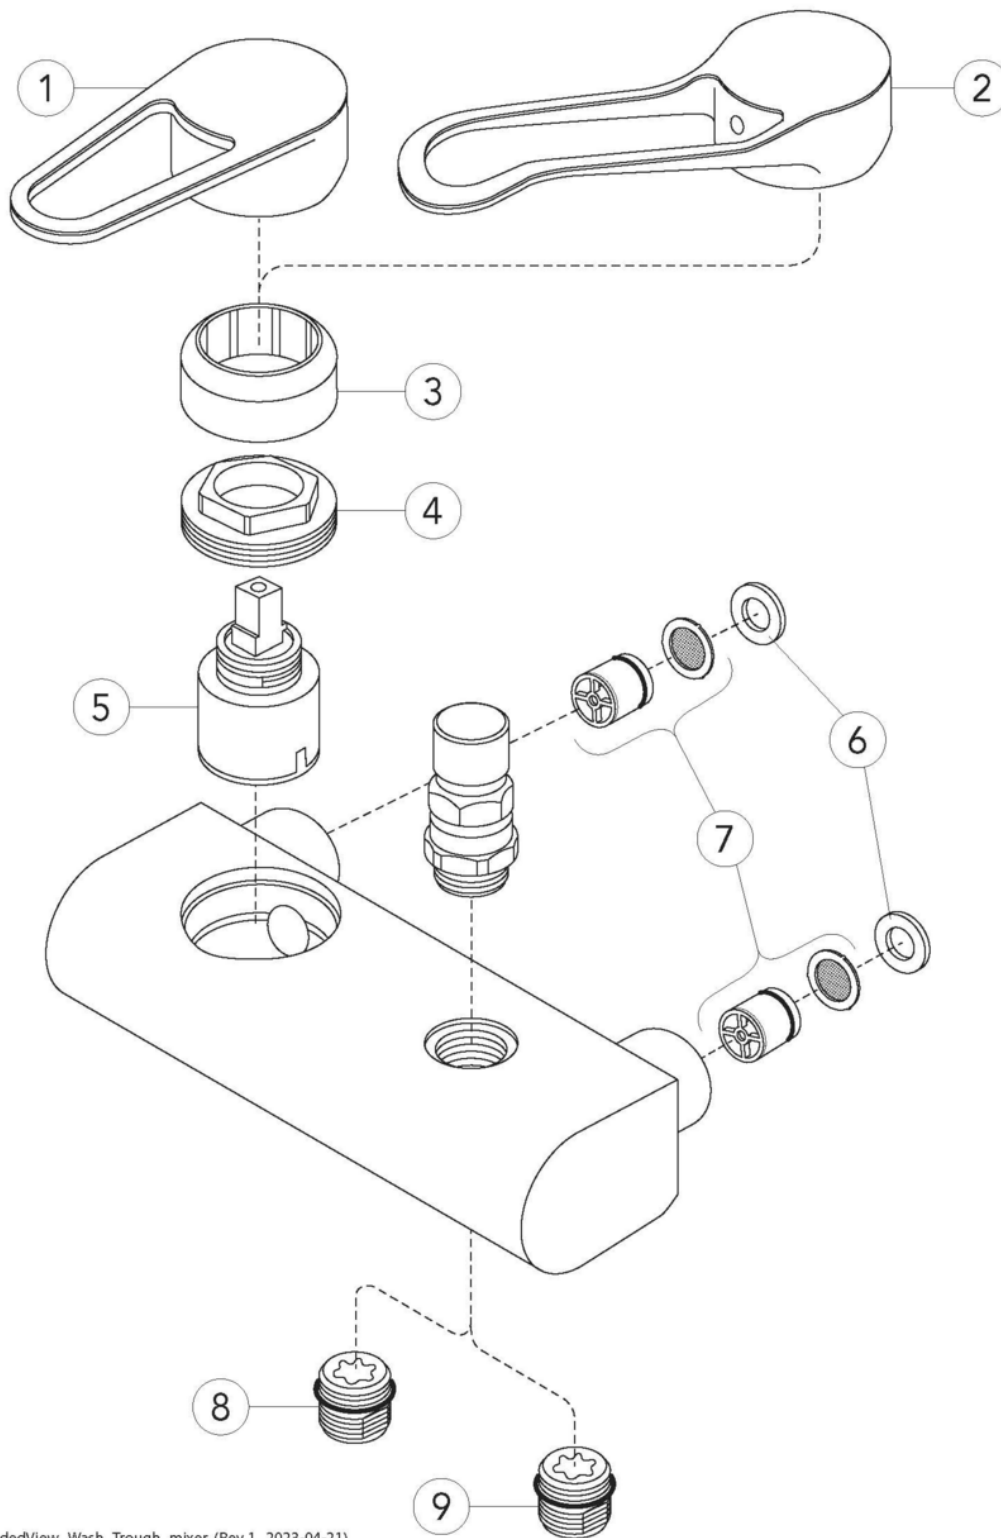

## Packaging information

Length: 210 mm | Width: 145 mm | Height: 92 mm

Weight: 1.96 kg

Weight: 1 pc

## Assembling & Care

Prior to installation the lines must be flushed up to the faucet. The faucet is connected with the cold water line on the right and the hot water line on the left. Water pressure: max 1000 kPa, min 50kPa. Hot water temperature: max 80°C, min 45°C. Please note that we are not liable for damage resulting from improper installation.

## Technical information

- Max. tap capacity (at 300 kPa): 0,37 l/s
- Pressure loss with flow (0,1 l/s) 22 kPa
- Pressure, Flow & Temp: Maxflöde 300kPa: 0,367 l/s
- Standard connection dimension: 150 c-c

# Spare parts

---

ExplodedView\_Wash\_Trough\_mixer (Rev 1. 2023-04-21)

No.	Product	Art-no.
1	Lever, New Nautic 2021-->	GB41639803 01
2	Single lever Care	GB41639801 01
3	Cover cap	GB41639523 01
4	Nut - ceramic cartridge	GB41639522 01
5	Ceramic package	GB41637393
6	Packing	GB41635641
7	Check valve with filter	GB41632698 02
8	Connection nipple	GB41634757 01
9	Connection nipple	GB41638955 01