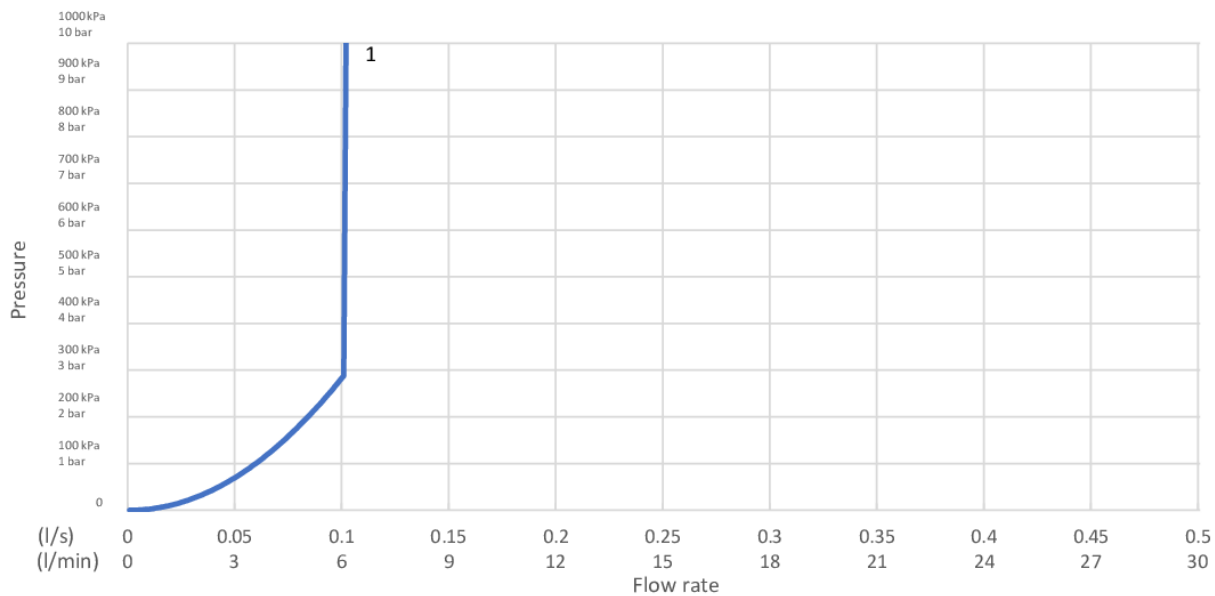

GUSTAVSBERG/

FLOW CHART/

Tvättställsblandare Nya Nautic - 150 mm pip

GUSTAVSBERG /
SMARTER BATHROOMS

1. GB41216055064L

1. GB41216055064L

- Flowrate at 300 kPa:	0,1 l/s
- Pressure at flow 0,1 l/s:	288 kPa
- Pressure at flow 0,2 l/s:	N/A
- Pressure at flow 0,33 l/s:	N/A