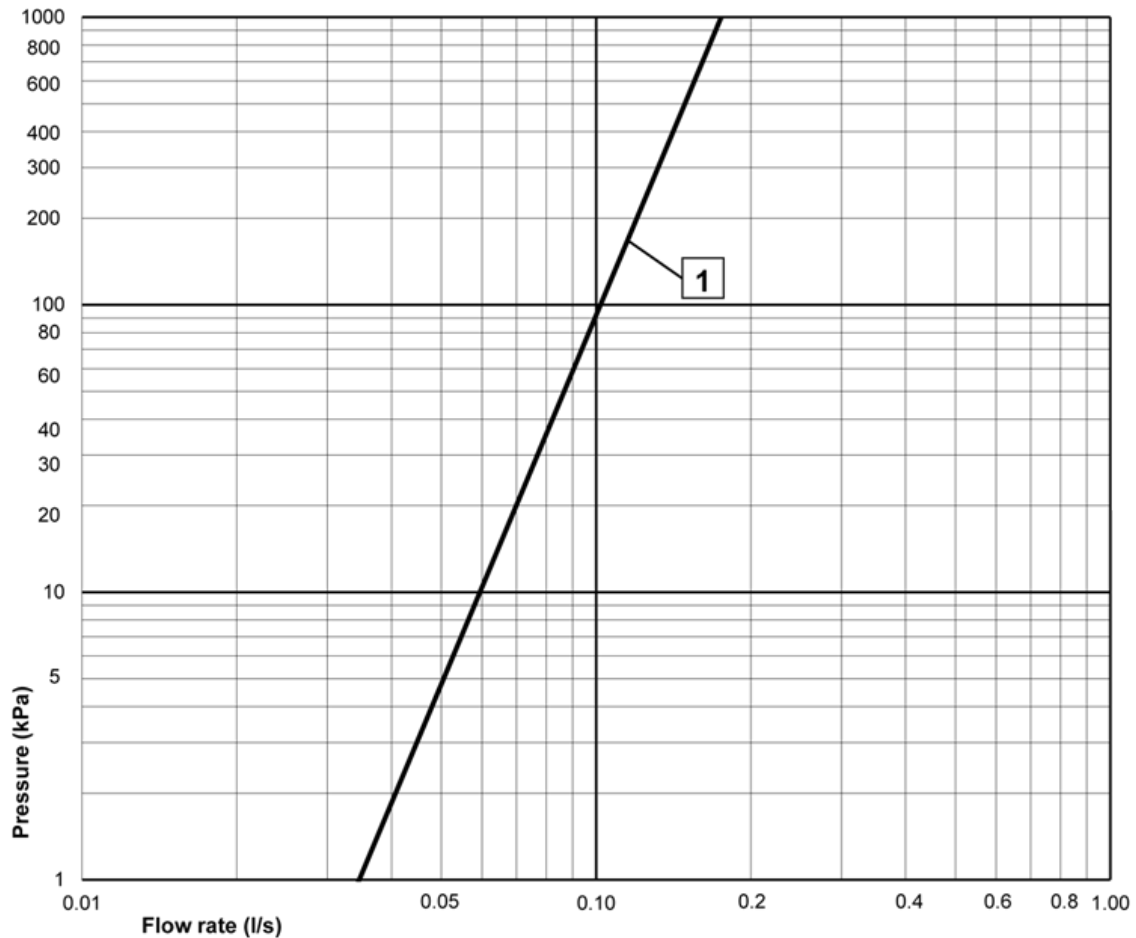

No.	Product	Art-no.
1	Lever, Estetic	GB41639332 01
2	Lever wash basin mixer Estetic	GB41639332 53
3	Lever, Estetic	GB41639332 41
4	Ceramic pack	GB41639329 01
5	Aerator,	GB41639333 01
6	SPX hose	GB41636726 02
7	Fittings	GB41639327 01
8	Fittings	GB41639331 01
9	Pushdown valve	GB41636575 01
10	Push-down valve	GB41636575 23
11	Pushdown valve, Estetic	GB41636575 25
12	Push-down valve	GB41636575 41

SMARTER
BATHROOMS

FLOW CHART

ESTETIC WASHBASIN MIXER

1 Max flow

A MEMBER OF THE
VILLEROY & BOCH GROUP

Villeroy & Boch Gustavsberg AB
Box 400, 134 29 Gustavsberg
Phone +46 (0)8-570 391 00
www.gustavsberg.com | info@gustavsberg.com