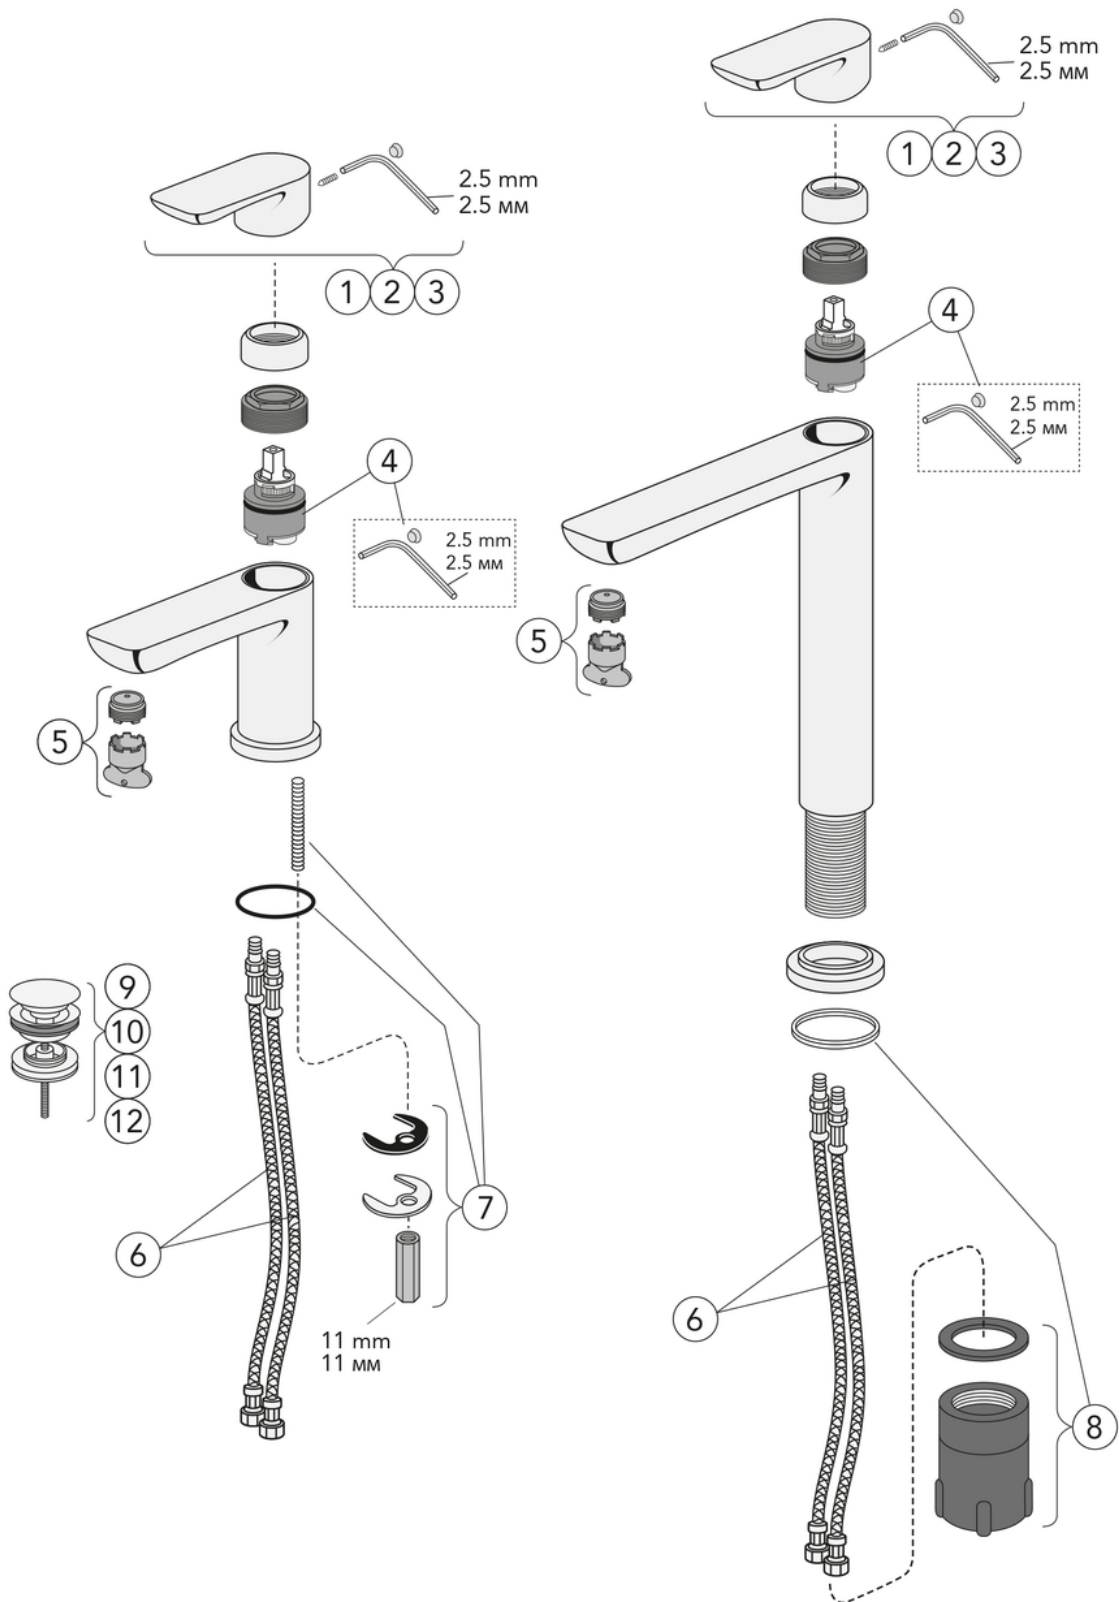

Article numbers

Art-no.	EAN
GB4121805053	7391530086415

Packaging information

Length: 225 mm | Width: 205 mm | Height: 70 mm

Weight: 1.65 kg

Weight: 1 pc

Assembling & Care

Prior to installation the lines must be flushed up to the faucet. The faucet is connected with the cold water line on the right and the hot water line on the left. Water pressure: max 1000 kPa, min 50kPa. Hot water temperature: max 70°C, min 45°C. Please note that we are not liable for damage resulting from improper installation.

Energy labeling and certifications

- Complies with Safe Water installation requirements.

Technical information

- Max. tap capacity (at 300 kPa): 0,13 l/s
- Pressure loss with flow (0,1 l/s) 128 kPa
- Pressure, Flow & Temp: Maxflöde 300kPa: 0,13 l/s
- Standard connection dimension: G3/8

Spare parts

No.	Product	Art-no.
1	Lever, Estetic	GB41639332 01
2	Lever wash basin mixer Estetic	GB41639332 53
3	Lever, Estetic	GB41639332 41
4	Ceramic pack	GB41639329 01
5	Aerator,	GB41639333 01
6	SPX hose	GB41636726 02
7	Fittings	GB41639327 01
8	Fittings	GB41639331 01
9	Pushdown valve	GB41636575 01
10	Push-down valve	GB41636575 23
11	Pushdown valve, Estetic	GB41636575 25
12	Push-down valve	GB41636575 41

SMARTER
BATHROOMS

FLOW CHART

ESTETIC WASHBASIN MIXER

1 Max flow

A MEMBER OF THE
VILLEROY & BOCH GROUP

Villeroy & Boch Gustavsberg AB
Box 400, 134 29 Gustavsberg
Phone +46 (0)8-570 391 00
www.gustavsberg.com | info@gustavsberg.com