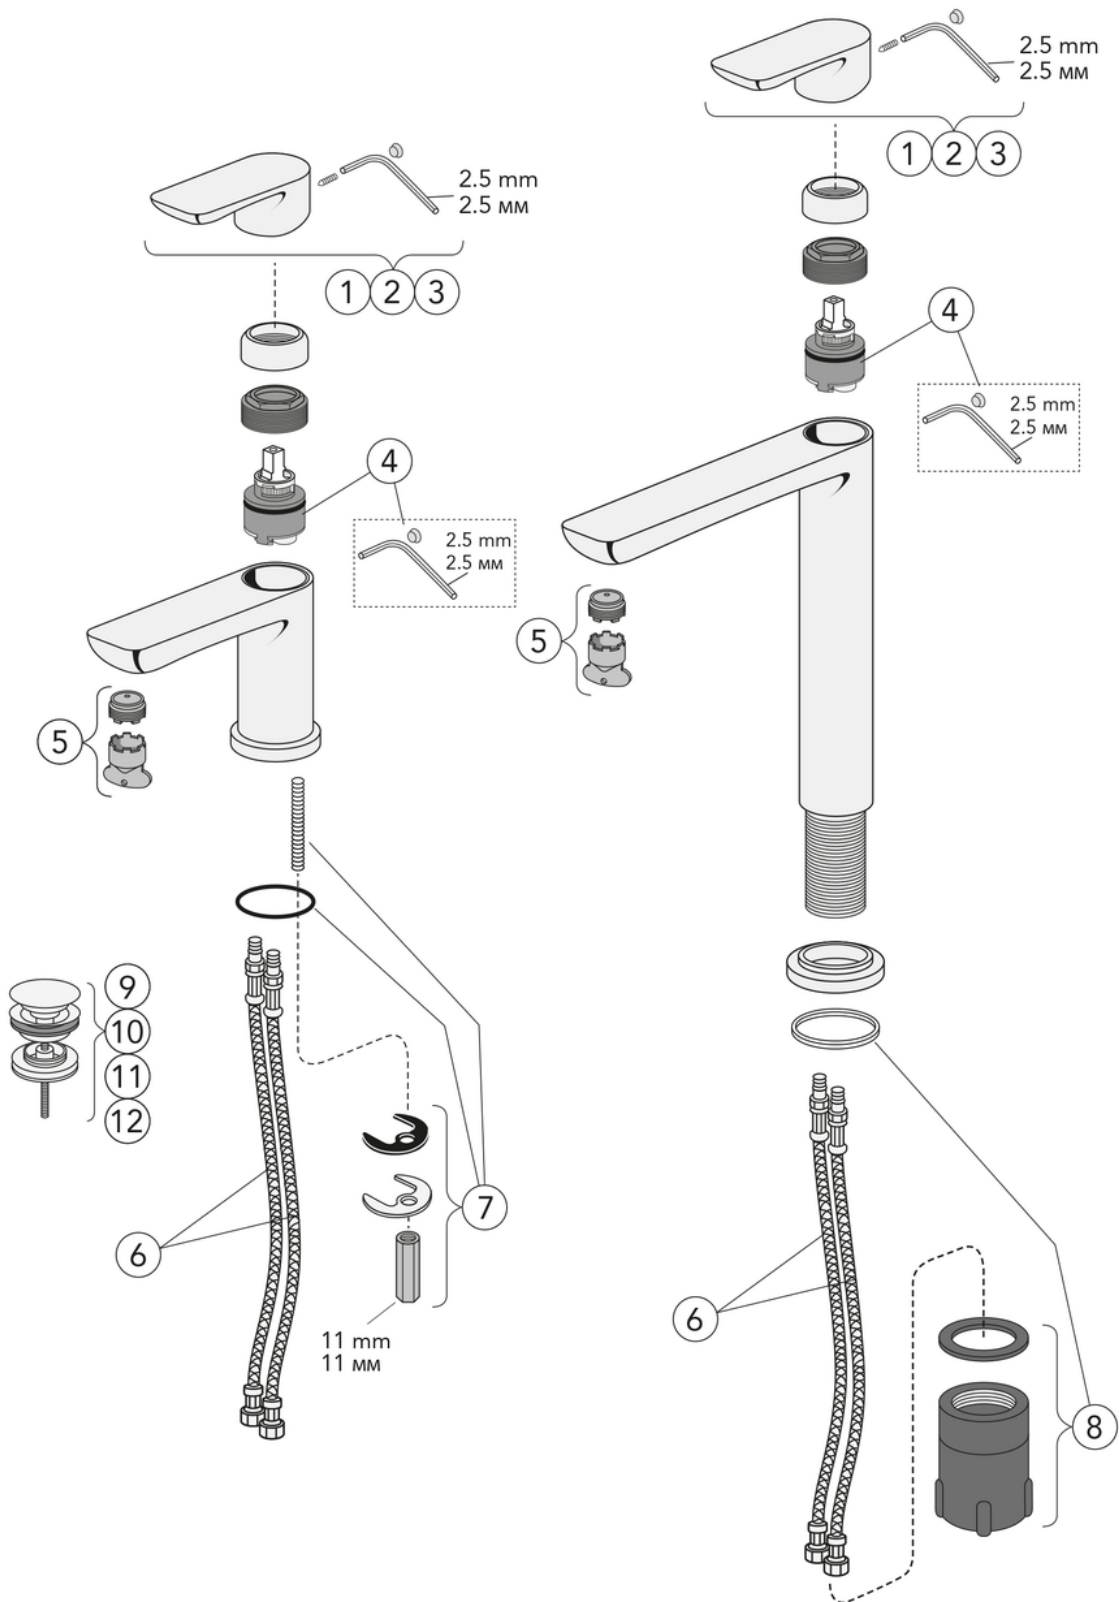

## Packaging information

Length: 460 mm | Width: 275 mm | Height: 80 mm  
Weight: 2.45 kg  
Weight: 1 pc

## Assembling & Care

Prior to installation the lines must be flushed up to the faucet. The faucet is connected with the cold water line on the right and the hot water line on the left. Water pressure: max 1000 kPa, min 50kPa. Hot water temperature: max 70°C, min 45°C. Please note that we are not liable for damage resulting from improper installation.

## Technical information

- Max. tap capacity (at 300 kPa): 0,13 l/s
- Pressure loss with flow (0,1 l/s) 128 kPa
- Pressure, Flow & Temp: Maxflöde 300kPa: 0,13 l/s
- Standard connection dimension: G3/8

# Spare parts

No.	Product	Art-no.
1	Lever, Estetic	GB41639332 01
2	Lever wash basin mixer Estetic	GB41639332 53
3	Lever, Estetic	GB41639332 41
4	Ceramic pack	GB41639329 01
5	Aerator,	GB41639333 01
6	SPX hose	GB41636726 02
7	Fittings	GB41639327 01
8	Fittings	GB41639331 01
9	Pushdown valve	GB41636575 01
10	Push-down valve	GB41636575 23
11	Pushdown valve, Estetic	GB41636575 25
12	Push-down valve	GB41636575 41