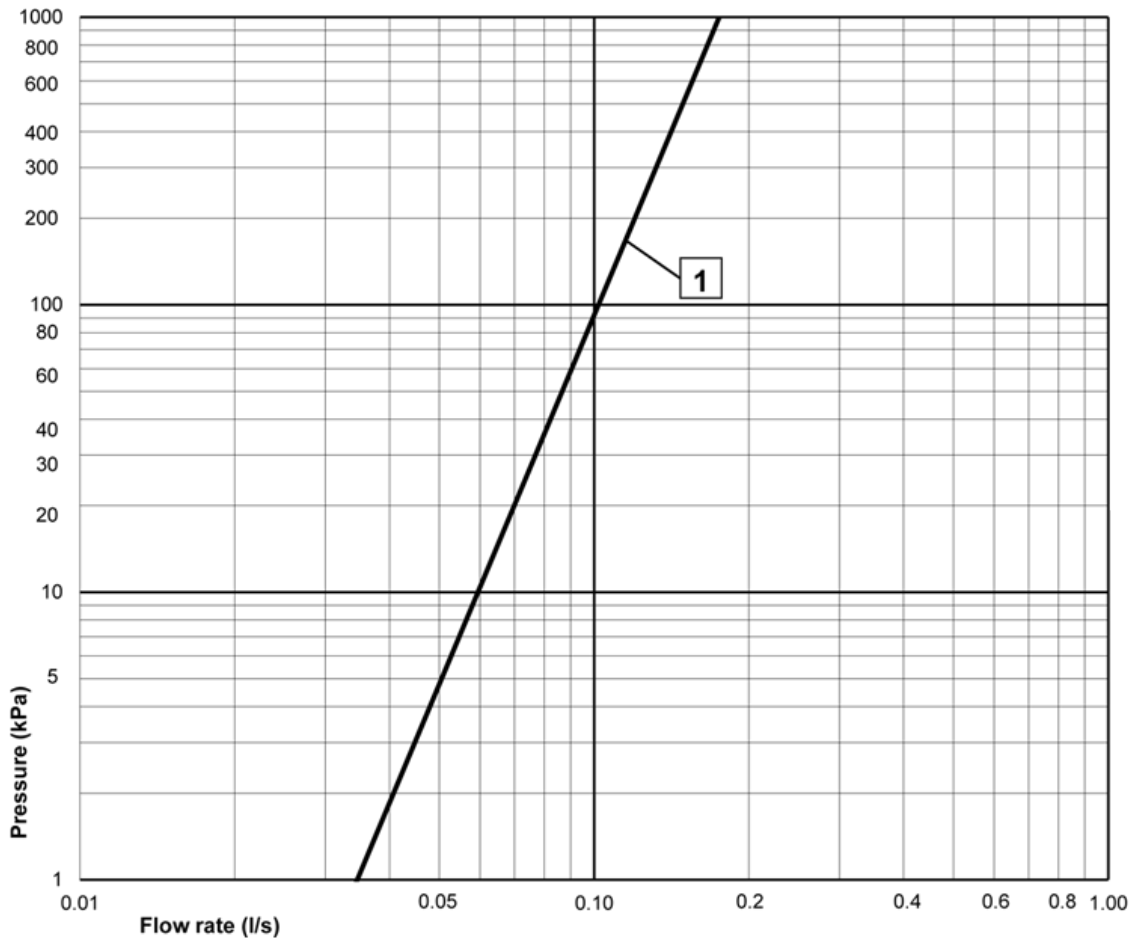

No.	Product	Art-no.
1	Lever, Estetic	GB41639332 01
2	Lever wash basin mixer Estetic	GB41639332 53
3	Lever, Estetic	GB41639332 41
4	Ceramic pack	GB41639329 01
5	Aerator,	GB41639333 01
6	SPX hose	GB41636726 02
7	Fittings	GB41639327 01
8	Fittings	GB41639331 01
9	Pushdown valve	GB41636575 01
10	Push-down valve	GB41636575 23
11	Pushdown valve, Estetic	GB41636575 25
12	Push-down valve	GB41636575 41

SMARTER
BATHROOMS

FLOW CHART

ESTETIC WASHBASIN MIXER

1 Max flow

A MEMBER OF THE
VILLEROY & BOCH GROUP

Villeroy & Boch Gustavsberg AB
Box 400, 134 29 Gustavsberg
Phone +46 (0)8-570 391 00
www.gustavsberg.com | info@gustavsberg.com