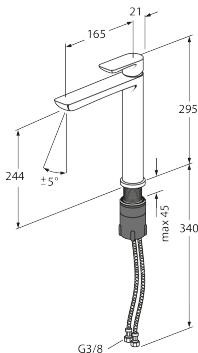

Energy labeling and certifications

CERTIFIERING
KONTROLL

RI
SE

Technical information

- Max. tap capacity (at 300 kPa): 0,13 l/s
- Pressure loss with flow (0,1 l/s) 128 kPa
- Pressure, Flow & Temp: Maxflöde 300kPa: 0,13 l/s
- Standard connection dimension: G3/8