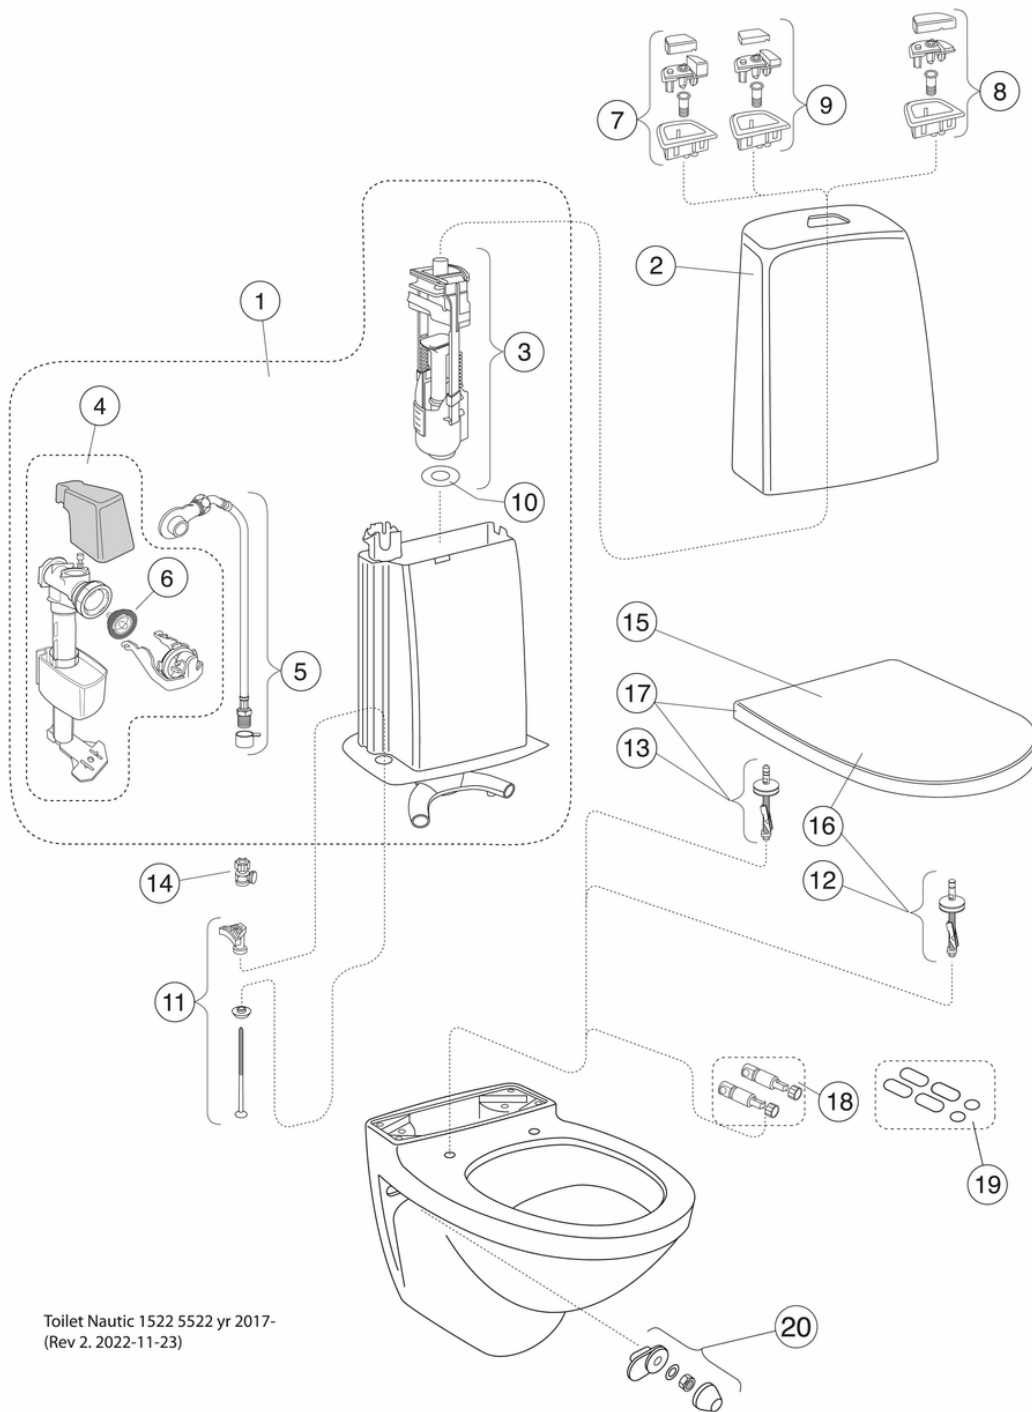

Spare parts

Toilet Nautic 1522 5522 yr 2017-
(Rev 2. 2022-11-23)

No.	Product	Art-no.
1	Complete inner tank	GB19299N0100
2	Cistern housing	GB185580001200
3	Valve housing, flush valve	9GN00100
4	Fill valve	9GN03200
5	Inlet tube	9GN01000
6	Membrane	9GN00300
7	Knapphus high Duo	9GN00561
8	Knapphus high Single	9GN00661
9	Knapphus low Duo	9GN01161
10	Valve housing gasket	9GN00400
11	Cistern fixation kit	92226100
13	seat hinges	92095761
14	Shut-off valve	GB1929900503
15	Toilet seat Nautic 9M24 - Standard	9M246101
16	Toilet seat Nautic 9M25 - Rigid fixings	9M256101
17a	Toilet seat Nautic - Slim seat	8M45S101
17b	Toilet seat Nautic 9M26 - SC/QR	9M26S101
17c	Toilet seat Nautic 9M26 - SC/QR	9M26S136
18	Soft Close damper	92242400
19	Buffer set	92242001
20	Wall-mounting kit	92207401