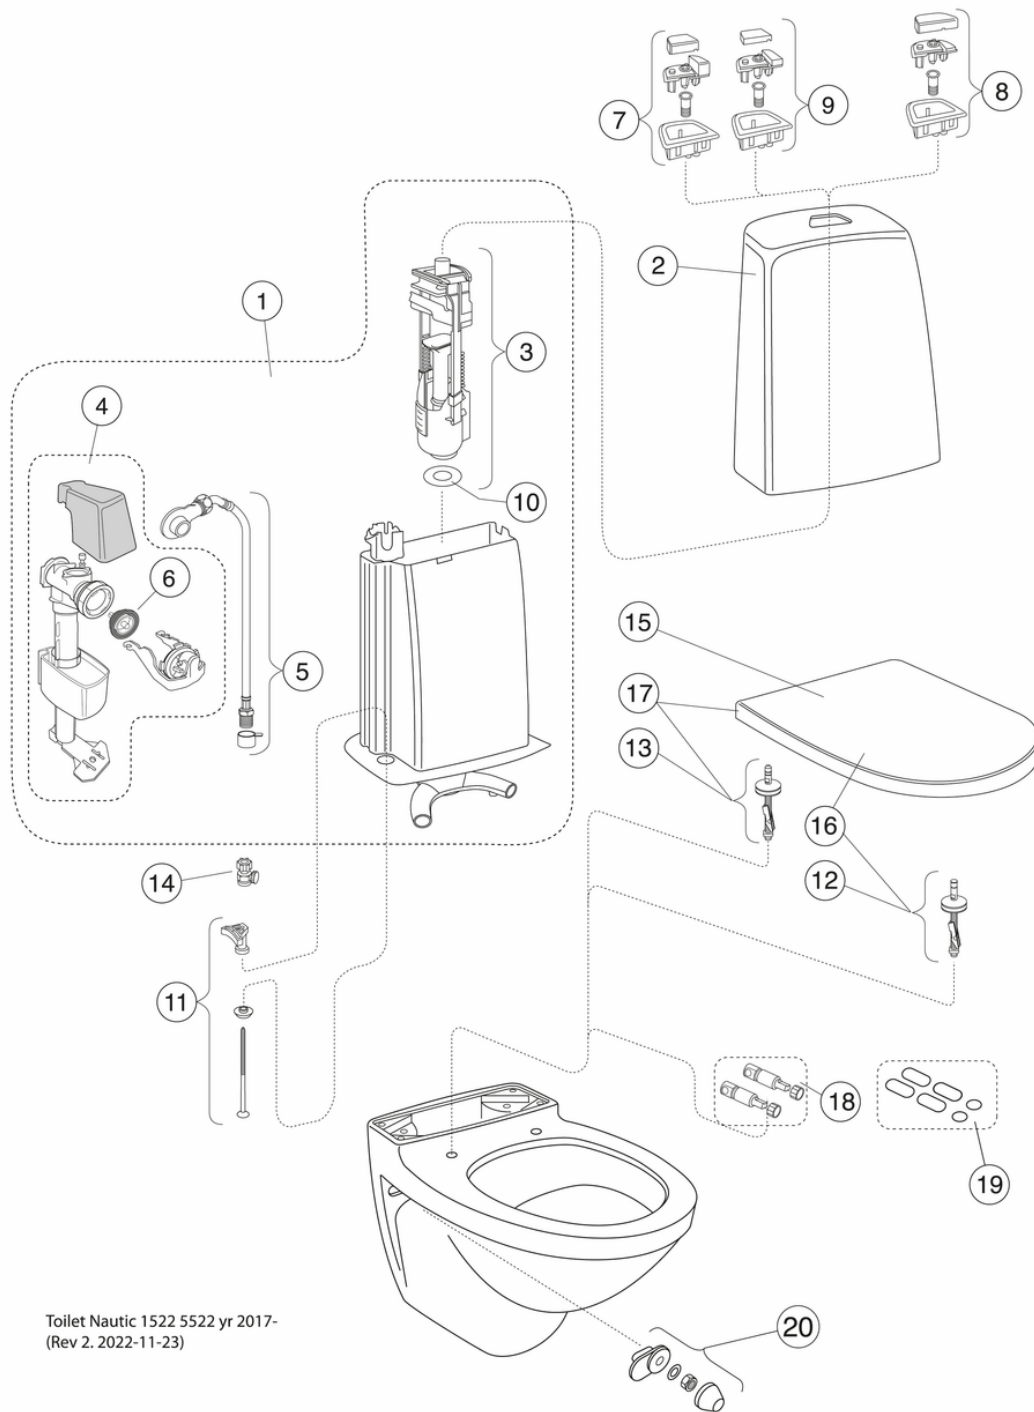

## Packaging information

Length: 680 mm | Width: 358 mm | Height: 1010 mm  
Weight: 34.5 kg  
Weight: 1 pc

## Assembling & Care

Mounted with bolts directly on the wall. Washers, bushings and nuts included (M12) but not bolts. Bolt projection from finished wall must be  $60 \pm 2$  mm. Rubber bellows for waste pipe connection included. See supplied installation instructions and mounting kit for each toilet. Triomont fixture for wall hung toilet and bidet RSK 382 57 56, is recommended for installation on weak walls. Clean the porcelain often to prevent dirt and limescale deposits forming. If your regular detergent does not give the desired result, try citric acid or tartaric acid. Wipe/rub the damp surface dry and rinse thoroughly. Remove limescale deposits with household vinegar. Abrasive cleaning agents must not be used. Never use abrasive detergents. They damage the glaze over time. And never use strongly alkaline, lye-based blockage removers that can damage the porcelain surface and harm the environment. For WC bowls stored in unheated areas, the cistern should be emptied and wiped dry. Pour about 4 dl of antifreeze in the water trap. Use an environmentally-friendly product.

# Spare parts

Toilet Nautic 1522 5522 yr 2017-  
(Rev 2. 2022-11-23)

No.	Product	Art-no.
1	Complete inner tank	GB19299N0100
2	Cistern housing	GB185580001200
3	Valve housing, flush valve	9GN00100
4	Fill valve	9GN03200
5	Inlet tube	9GN01000
6	Membrane	9GN00300
7	Knapphus high Duo	9GN00561
8	Knapphus high Single	9GN00661
9	Knapphus low Duo	9GN01161
10	Valve housing gasket	9GN00400
11	Cistern fixation kit	92226100
13	seat hinges	92095761
14	Shut-off valve	GB1929900503
15	Toilet seat Nautic 9M24 - Standard	9M246101
16	Toilet seat Nautic 9M25 - Rigid fixings	9M256101
17a	Toilet seat Nautic - Slim seat	8M45S101
17b	Toilet seat Nautic 9M26 - SC/QR	9M26S101
17c	Toilet seat Nautic 9M26 - SC/QR	9M26S136
18	Soft Close damper	GB92242400
19	Buffer set	92242001
20	Wall mounting kit	GB92207401