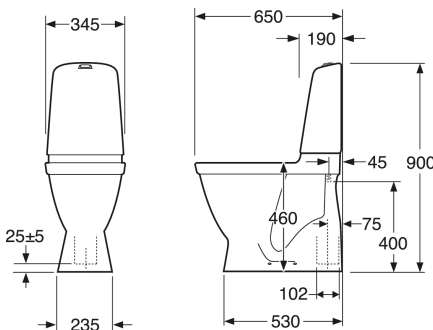

Article numbers

Art-no.
GB111546401225

EAN
7391530086903

Packaging information

Length: 680 mm | Width: 358 mm | Height: 1010 mm
Weight: 34.5 kg
Weight: 1 pc

Assembling & Care

Floor mounting with four stainless steel screws and plastic caps. Or floor mounting with glue. The rounded cistern and the small outer dimensions makes it suitable for corner installations. Please refer to the installation manual. Fittings included. Clean the porcelain often to prevent dirt and limescale deposits forming. If your regular detergent does not give the desired result, try citric acid or tartaric acid. Wipe/rub the damp surface dry and rinse thoroughly. Remove limescale deposits with household vinegar. Abrasive cleaning agents must not be used. Never use abrasive detergents. They damage the glaze over time. And never use strongly alkaline, lye-based blockage removers that can damage the porcelain surface and harm the environment. For WC bowls stored in unheated areas, the cistern should be emptied and wiped dry. Pour about 4 dl of antifreeze in the water trap. Use an environmentally-friendly product.

Energy labeling and certifications

Technical information

- CO2 Footprint: 78.64 kg