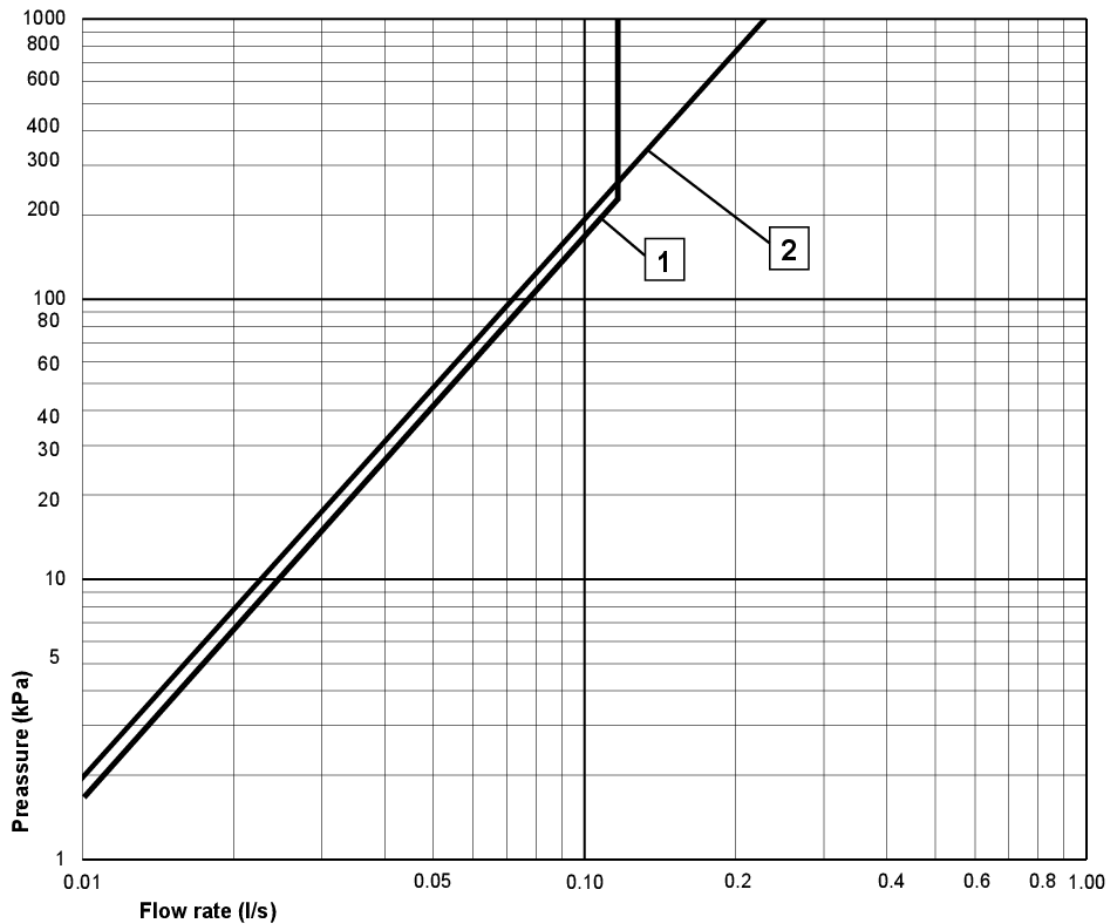

GUSTAVSBERG/

FLOW CHART/

ATLANTIC KITCHEN MIXER, LEAD-FREE

GUSTAVSBERG /
SMARTER BATHROOMS

- **1** Max flow
- **2** Dishwasher shut off valve

Valid for curve **1**

- Flowrate at 300 kPa:	0,12 l/s
- Pressure at flow 0,1 l/s:	192 kPa
- Pressure at flow 0,2 l/s:	NA
- Pressure at flow 0,33 l/s:	NA

Villeroy & Boch Gustavsberg AB / Box 400, 134 29 Gustavsberg / Phone +46 (0)8-570 391 00 / www.gustavsberg.com / info@gustavsberg.com