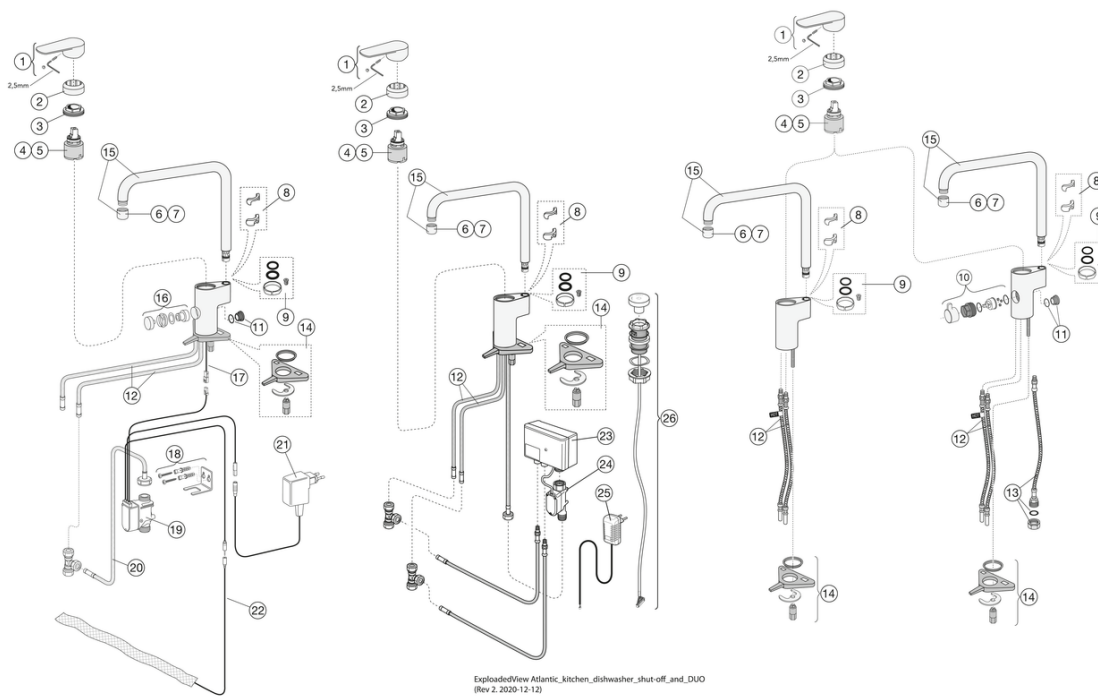

## Packaging information

Length: 440 mm | Width: 275 mm | Height: 75 mm

Weight: 1.7 kg

Weight: 1 pc

## Assembling & Care

Prior to installation the lines must be flushed up to the faucet. The faucet is connected with the cold water line on the right and the hot water line on the left. Water pressure: max 1000 kPa, min 50kPa. Hot water temperature: max 70°C, min 45°C. Please note that we are not liable for damage resulting from improper installation.

## Technical information

- Max. tap capacity (at 300 kPa): 0,12 l/s
- Pressure loss with flow (0,1 l/s) 192 kPa
- CO2 Footprint: 8.26 kg
- Pressure, Flow & Temp: Maxflöde 300kPa: 0,12 l/s
- Standard connection dimension: 10 mm

## Spare parts

No.	Product	Art-no.
1	Lever, Atlantic	GB41639541 01
2	Cover	GB41639523 01
3	Nut - ceramic package	GB41639522 01
4	Ceramic package	GB41637393
5	Ceramic Cartridge	GB41639567 01
6	Aerator	GB41630129 01
7	Aerator	GB41639610 01
8	Swiveling limiter kit	GB41638450
9	O-ring set	GB41637010 01
10	Dishwasher shutdown	GB41639547 01
11	Plug, countertop dishwasher connection	GB41639525 01
12	SoftPex hose	GB41638721 02
13	Softpex hose 440 mm	GB41638701 01
14	Mounting kit - kitchen mixer	GB41639573 01
15	Spout, Atlantic	GB41639540 01
16	Control or dishwasher shutdown	GB41639707 01
17	Cable for electronic dishwasher shutdown	GB41639678 01
18	Bracket for electronic dishwasher shutdown	GB41639681 01
21	Power adapter, 220 V for electronic dishwasher shutdown	GB41639683 01
22	EXTRA SENSOR	FG0901201
24	Shut-off valve for duo	GB41639690 01
25	Power adapter, 220 V for duo	GB41639688 01
26	Control for duo	GB41639685 01