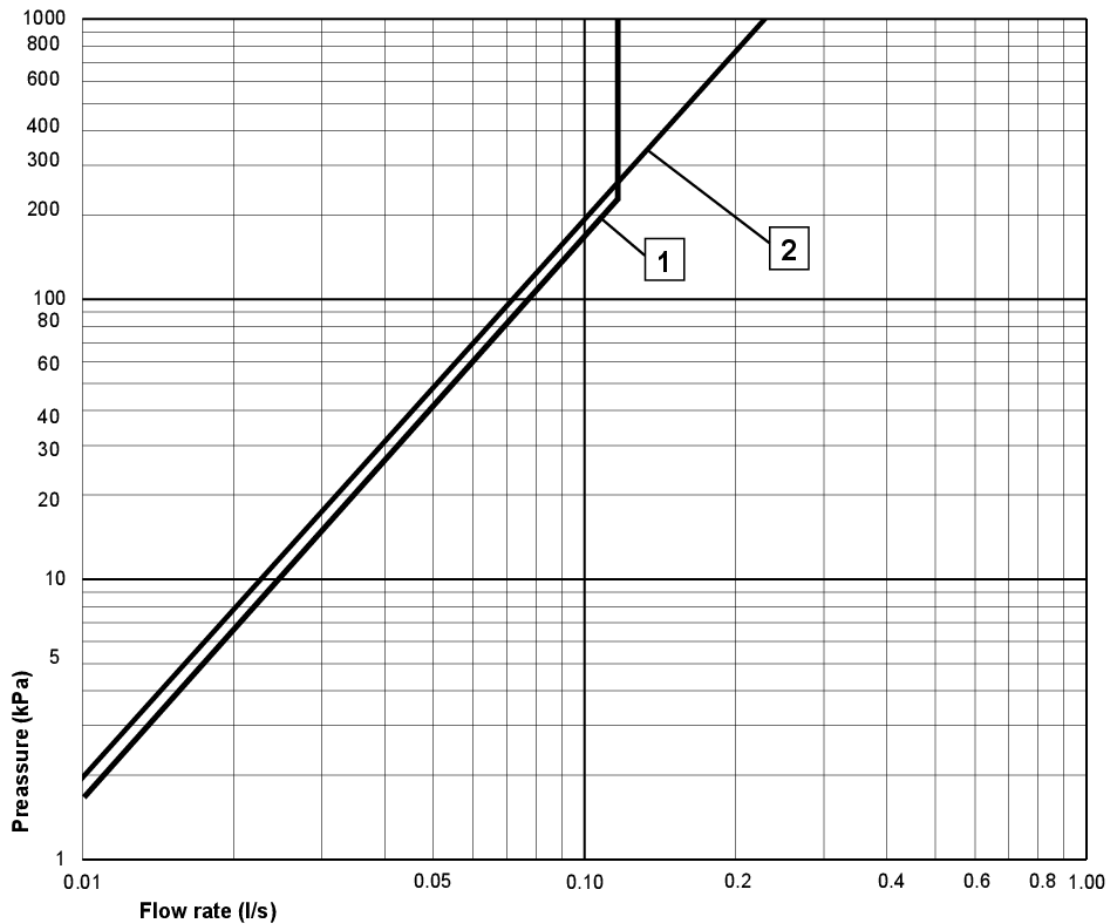

Article numbers

Art-no.
GB41205098053

EAN
7391530087269

Packaging information

Length: 440 mm | Width: 275 mm | Height: 75 mm

Weight: 1.8 kg

Weight: 1 pc

Assembling & Care

Prior to installation the lines must be flushed up to the faucet. The faucet is connected with the cold water line on the right and the hot water line on the left. Water pressure: max 1000 kPa, min 50kPa. Hot water temperature: max 70°C, min 45°C. Please note that we are not liable for damage resulting from improper installation.

Energy labeling and certifications

Technical information

- Max. tap capacity (at 300 kPa): 0,12 l/s
- Pressure loss with flow (0,1 l/s) 192 kPa
- CO2 Footprint: 8.26 kg
- Pressure, Flow & Temp: Maxflöde 300kPa: 0,12 l/s
- Standard connection dimension: 10 mm

GUSTAVSBERG/

FLOW CHART/

ATLANTIC KITCHEN MIXER, LEAD-FREE

GUSTAVSBERG /
SMARTER BATHROOMS

- 1** Max flow
- 2** Dishwasher shut off valve

Valid for curve **1**

- Flowrate at 300 kPa:	0,12 l/s
- Pressure at flow 0,1 l/s:	192 kPa
- Pressure at flow 0,2 l/s:	NA
- Pressure at flow 0,33 l/s:	NA