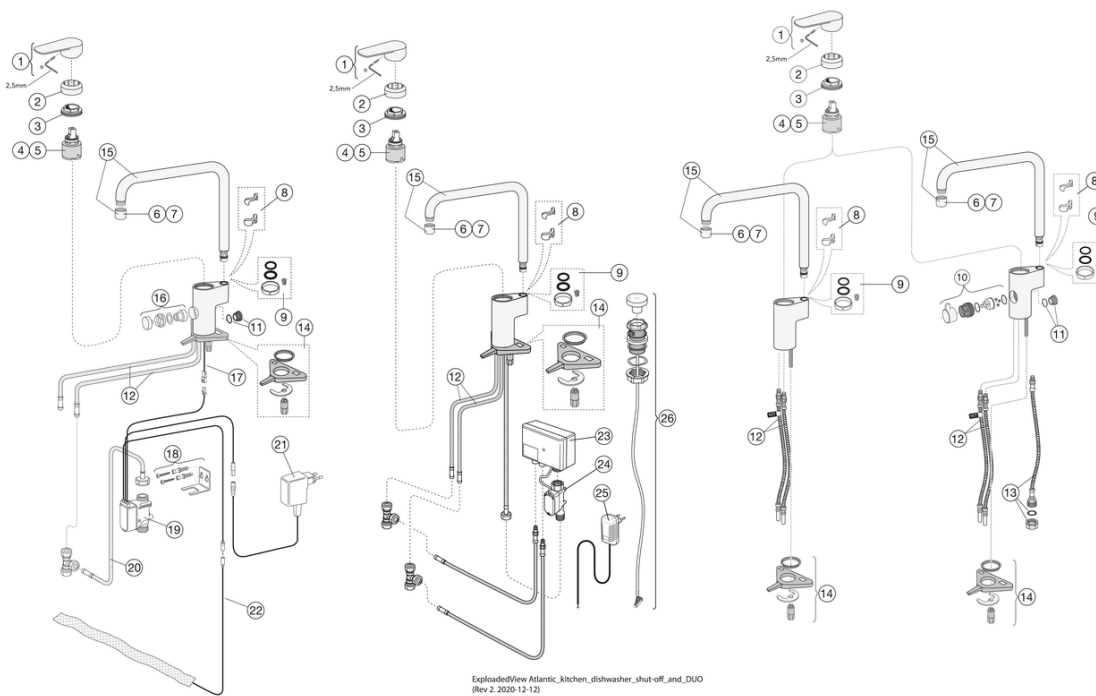

## Packaging information

Length: 440 mm | Width: 275 mm | Height: 75 mm

Weight: 1.8 kg

Weight: 1 pc

## Assembling & Care

Prior to installation the lines must be flushed up to the faucet. The faucet is connected with the cold water line on the right and the hot water line on the left. Water pressure: max 1000 kPa, min 50kPa. Hot water temperature: max 70°C, min 45°C. Please note that we are not liable for damage resulting from improper installation.

## Technical information

- Max. tap capacity (at 300 kPa): 0,12 l/s
- Pressure loss with flow (0,1 l/s) 192 kPa
- CO2 Footprint: 8.26 kg
- Pressure, Flow & Temp: Maxflöde 300kPa: 0,12 l/s
- Standard connection dimension: 10 mm

## Spare parts

No.	Product	Art-no.
1	Lever, Atlantic	GB41639541 01
2	Cover	GB41639523 01
3	Nut - ceramic package	GB41639522 01
4	Ceramic package	GB41637393
5	Ceramic Cartridge	GB41639567 01
6	Aerator	GB41630129 01
7	Aerator	GB41639610 01
8	Swiveling limiter kit	GB41638450
9	O-ring set	GB41637010 01
10	Dishwasher shutdown	GB41639547 01
11	Plug, countertop dishwasher connection	GB41639525 01
12	SoftPex hose	GB41638721 02
13	Softpex hose 440 mm	GB41638701 01
14	Mounting kit - kitchen mixer	GB41639573 01
15	Spout, Atlantic	GB41639540 01
16	Control or dishwasher shutdown	GB41639707 01
17	Cable for electronic dishwasher shutdown	GB41639678 01
18	Bracket for electronic dishwasher shutdown	GB41639681 01
21	Power adapter, 220 V for electronic dishwasher shutdown	GB41639683 01
22	EXTRA SENSOR	FG0901201
24	Shut-off valve for duo	GB41639690 01
25	Power adapter, 220 V for duo	GB41639688 01
26	Control for duo	GB41639685 01