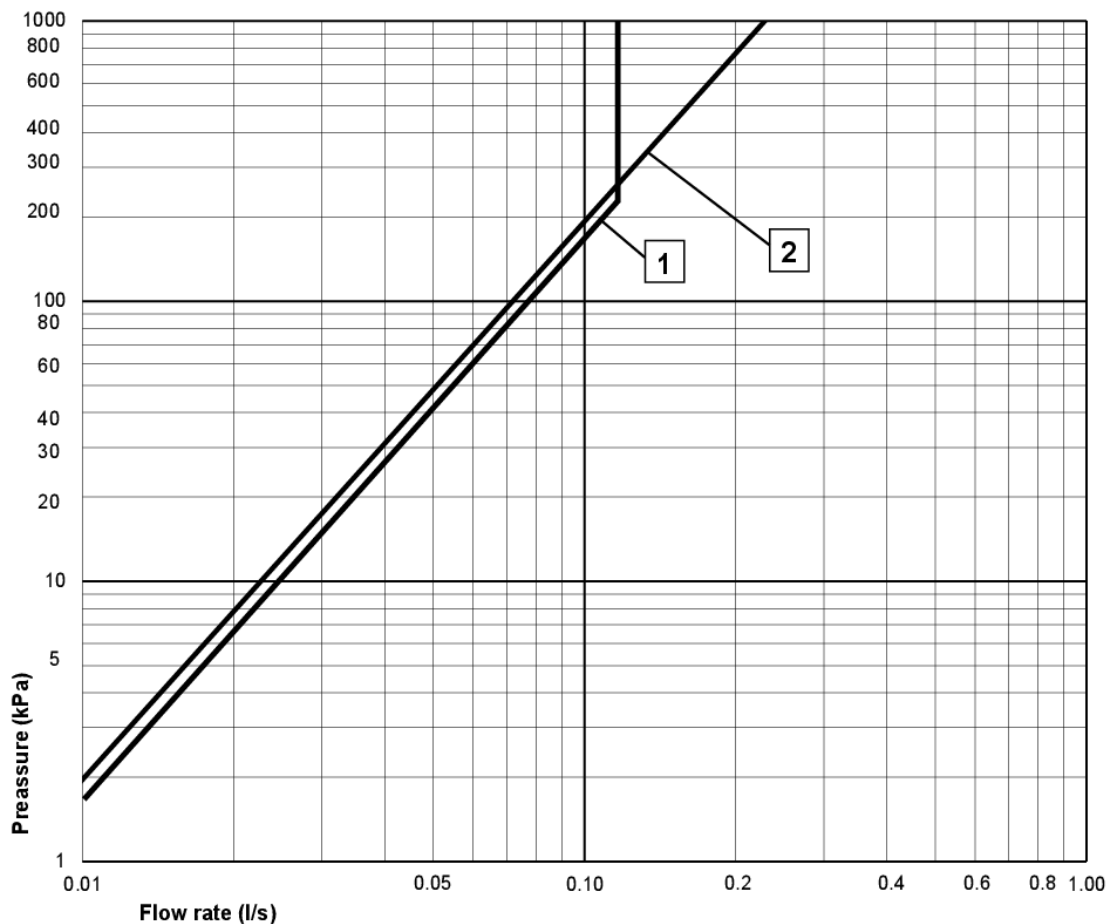

GUSTAVSBERG/

FLOW CHART/

ATLANTIC KITCHEN MIXER, LEAD-FREE

GUSTAVSBERG /
SMARTER BATHROOMS

- **1** Max flow
- **2** Dishwasher shut off valve

Valid for curve **1**

- Flowrate at 300 kPa:	0,12 l/s
- Pressure at flow 0,1 l/s:	192 kPa
- Pressure at flow 0,2 l/s:	NA
- Pressure at flow 0,33 l/s:	NA

Villeroy & Boch Gustavsberg AB / Box 400, 134 29 Gustavsberg / Phone +46 (0)8-570 391 00 / www.gustavsberg.com / info@gustavsberg.com