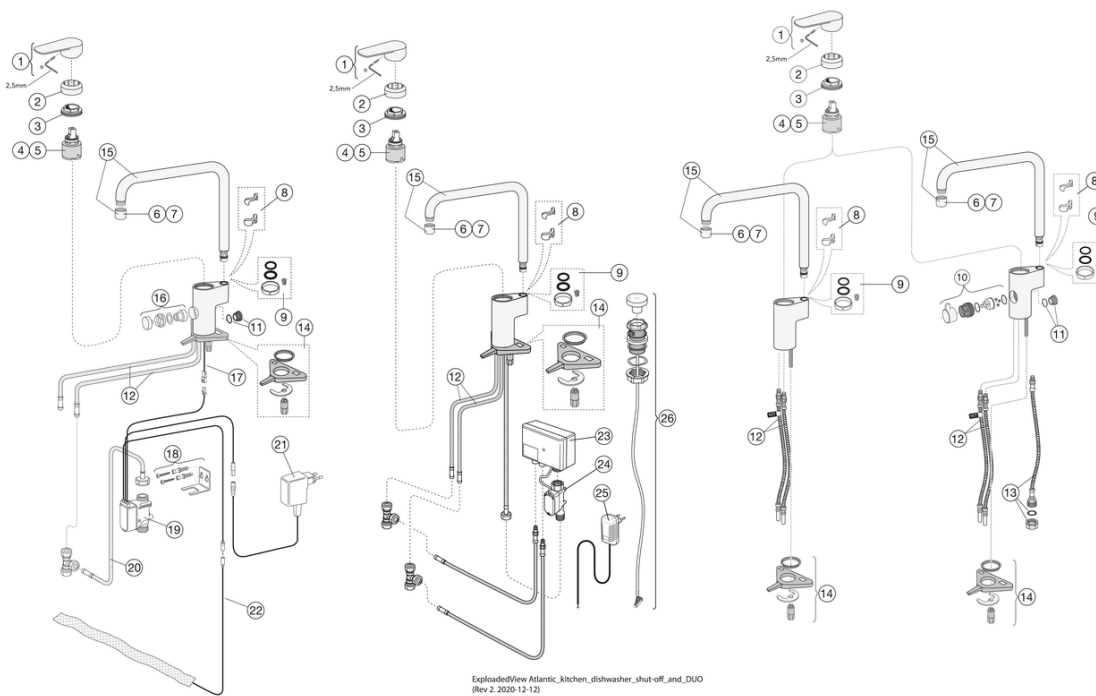

Spare parts

No.	Product	Art-no.
1	Lever, Atlantic	GB41639541 01
2	Cover	GB41639523 01
3	Nut - ceramic package	GB41639522 01
4	Ceramic package	GB41637393
5	Ceramic Cartridge	GB41639567 01
6	Aerator	GB41630129 01
7	Aerator	GB41639610 01
8	Swiveling limiter kit	GB41638450
9	O-ring set	GB41637010 01
10	Dishwasher shutdown	GB41639547 01
11	Plug, countertop dishwasher connection	GB41639525 01
12	SoftPex hose	GB41638721 02
13	Softpex hose 440 mm	GB41638701 01
14	Mounting kit - kitchen mixer	GB41639573 01
15	Spout, Atlantic	GB41639540 01
16	Control or dishwasher shutdown	GB41639707 01
17	Cable for electronic dishwasher shutdown	GB41639678 01
18	Bracket for electronic dishwasher shutdown	GB41639681 01
21	Power adapter, 220 V for electronic dishwasher shutdown	GB41639683 01
22	EXTRA SENSOR	FG0901201
24	Shut-off valve for duo	GB41639690 01
25	Power adapter, 220 V for duo	GB41639688 01
26	Control for duo	GB41639685 01