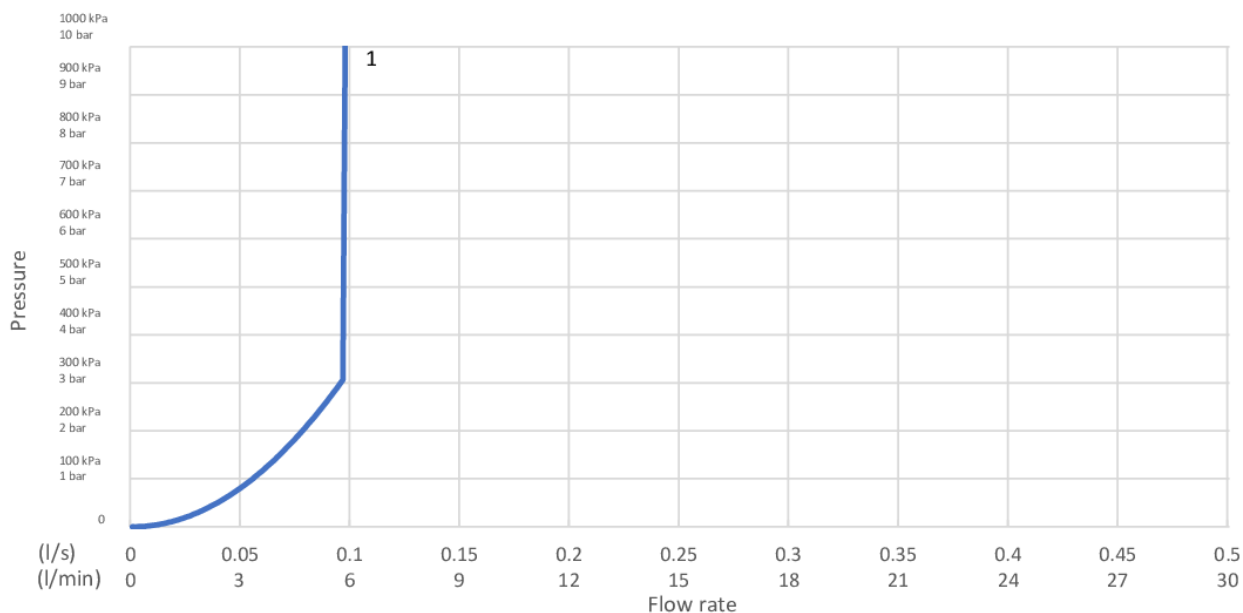

GUSTAVSBERG/

FLOW CHART/

Ducentic washbasin mixer

1. Max flow

1. Max flow

- Flowrate at 300 kPa:	0,095 l/s
- Pressure at flow 0,1 l/s:	N/A
- Pressure at flow 0,2 l/s:	N/A
- Pressure at flow 0,33 l/s:	N/A

Rev, 1, 2025-03-13 Gustavsberg Labb