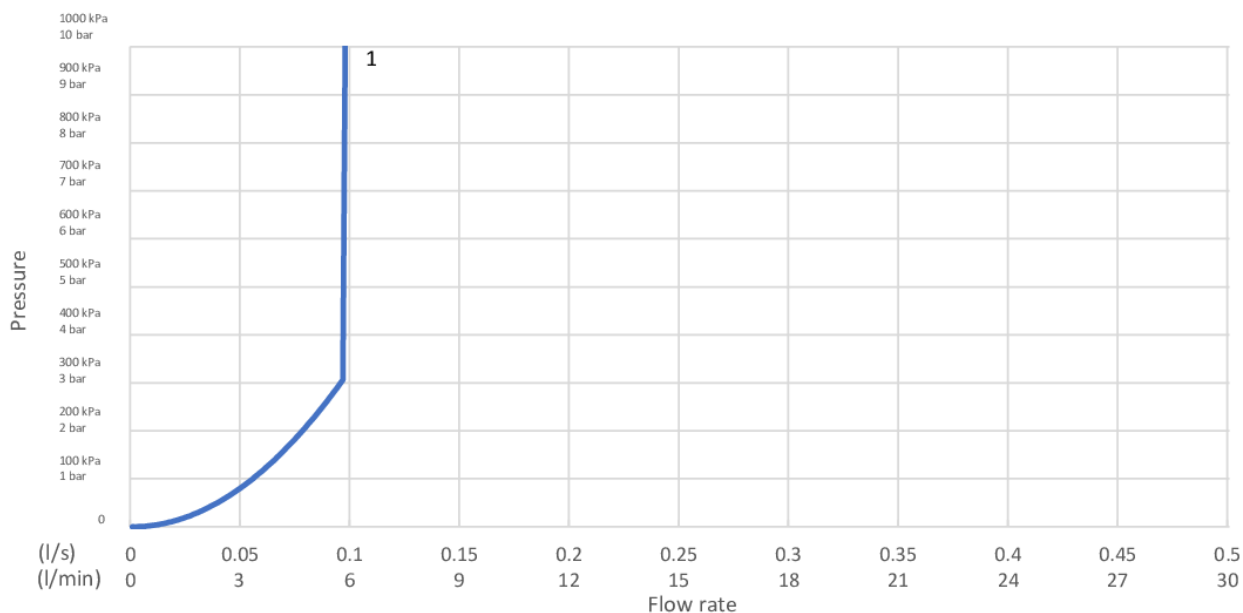

GUSTAVSBERG/

FLOW CHART/

Ducentic washbasin mixer

1. Max flow

1. Max flow

- Flowrate at 300 kPa:	0,095 l/s
- Pressure at flow 0,1 l/s:	N/A
- Pressure at flow 0,2 l/s:	N/A
- Pressure at flow 0,33 l/s:	N/A

Rev, 1, 2025-03-13 Gustavsberg Labb

Villeroy & Boch Gustavsberg AB / Box 400, 134 29 Gustavsberg / Phone +46 (0)8-570 391 00 / www.gustavsberg.com / info@gustavsberg.com