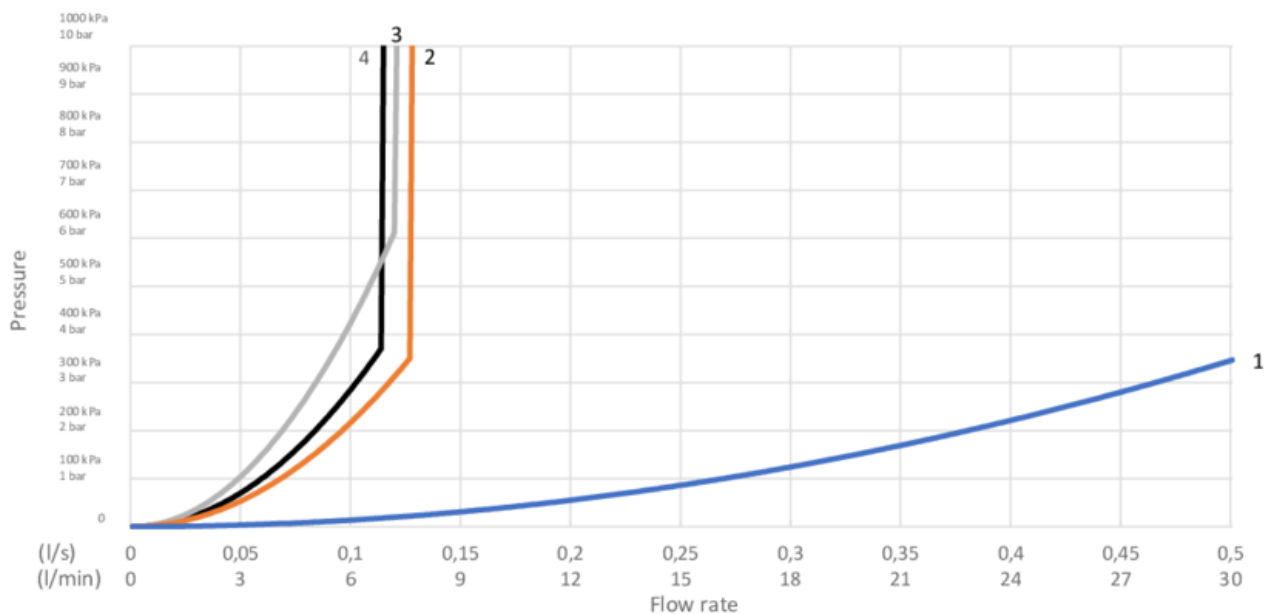

GUSTAVSBERG/

FLOW CHART/

New Nautic Energy Shower Set

1. Max flow (bath- and shower outlet)
2. Head shower max flow
3. Head shower eco flow
4. Hand shower

1. Max flow (bath- and shower outlet)		2. Head shower max flow	
- Flow rate at 300 kPa:	0,465 l/s	- Flow rate at 300 kPa:	0,117 l/s
- Pressure at flow 0,1 l/s:	14 kPa	- Pressure at flow 0,1 l/s:	220 kPa
- Pressure at flow 0,2 l/s:	56 kPa	- Pressure at flow 0,2 l/s:	N/A
- Pressure at flow 0,33 l/s:	151 kPa	- Pressure at flow 0,33 l/s:	N/A

3. Head shower eco flow		4. Hand shower	
- Flow rate at 300 kPa:	0,083 l/s	- Flow rate at 300 kPa:	0,102 l/s
- Pressure at flow 0,1 l/s:	432 kPa	- Pressure at flow 0,1 l/s:	290 kPa
- Pressure at flow 0,2 l/s:	N/A	- Pressure at flow 0,2 l/s:	N/A
- Pressure at flow 0,33 l/s:	N/A	- Pressure at flow 0,33 l/s:	N/A

Rev, 1, 2022-12-22 Gustavsberg Labb

Villeroy & Boch Gustavsberg AB / Box 400, 134 29 Gustavsberg / Phone +46 (0)8-570 391 00 / www.gustavsberg.com / info@gustavsberg.com