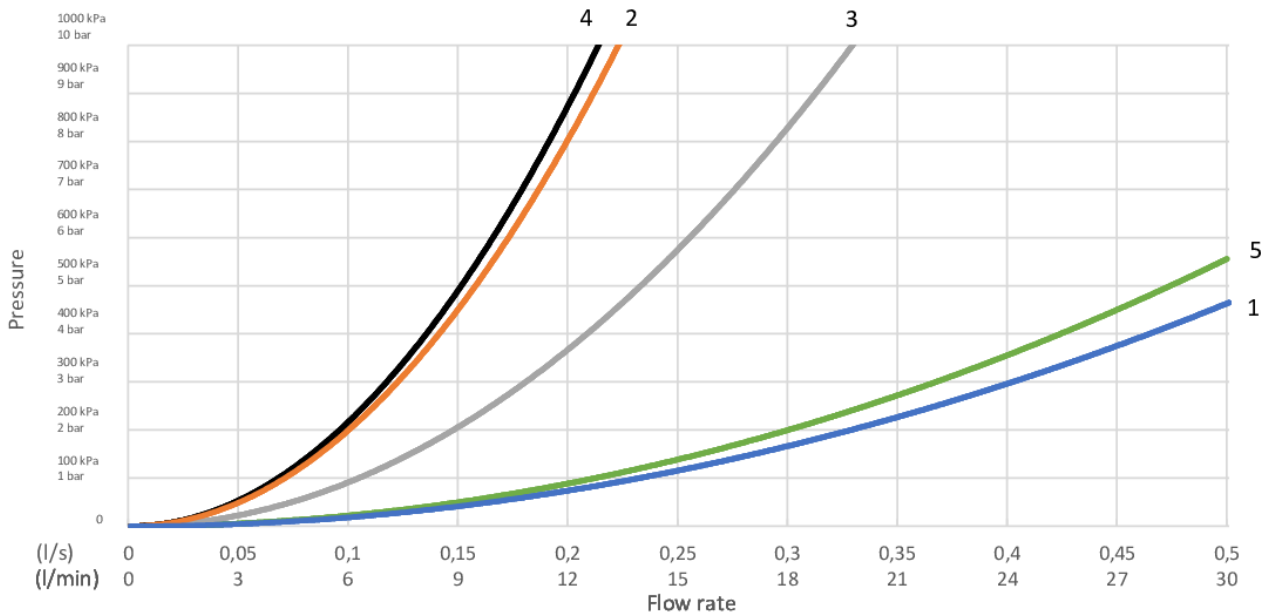

Denna produkt är anpassad till
Branschregler Saker Vatteninstallation
2025:1. Leverantören garanterar
produktens funktion om branschreglerna
och monteringsanvisningarna följs.

Technical information

- Max. tap capacity (at 300 kPa): 0,402 l/s
- Pressure loss with flow (0,33 l/s) 203 kPa

GUSTAVSBERG/

FLOW CHART/

Ducentic shower column

- 1. Max flow (bath and shower outlet)
- 2. Ducentic hand shower
- 3. Ducentic head shower
- 4. Ducentic hand shower + diverter spout GB41650638
- 5. Diverter spout GB41650638, bath outlet

| 1. Max flow (bath and shower outlet) - Flow rate at 300 kPa: 0,402 l/s - Pressure at flow 0,1 l/s: 19 kPa - Pressure at flow 0,2 l/s: 74 kPa - Pressure at flow 0,33 l/s: 203 kPa | 2. Ducentic hand shower - Flow rate at 300 kPa: 0,122 l/s - Pressure at flow 0,1 l/s: 203 kPa - Pressure at flow 0,2 l/s: 811 kPa - Pressure at flow 0,33 l/s: N/A |
|--|---|

| 3. Ducentic head shower - Flow rate at 300 kPa: 0,18 l/s - Pressure at flow 0,1 l/s: 93 kPa - Pressure at flow 0,2 l/s: 370 kPa - Pressure at flow 0,33 l/s: N/A | 4. Ducentic hand shower + diverter spout GB41650638 - Flow rate at 300 kPa: 0,117 l/s - Pressure at flow 0,1 l/s: 220 kPa - Pressure at flow 0,2 l/s: 882 kPa - Pressure at flow 0,33 l/s: N/A |
|---|---|