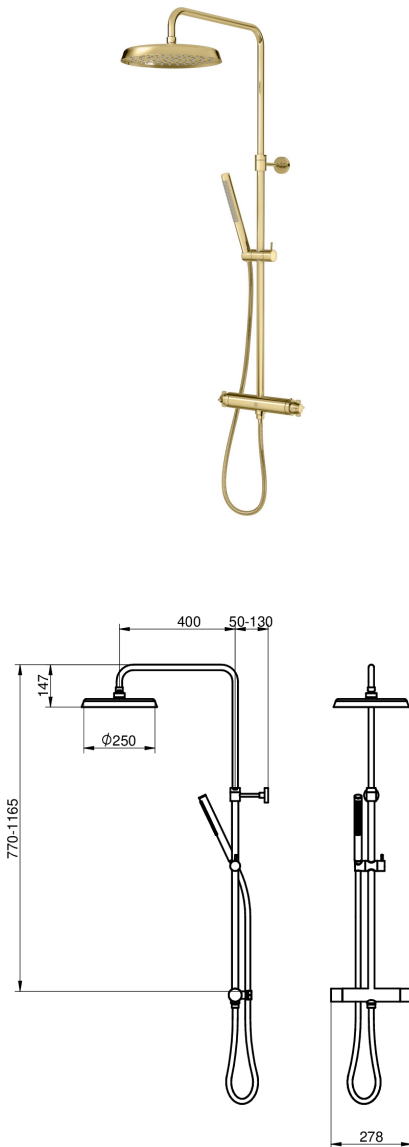

Technical information

- Max. tap capacity (at 300 kPa): 0,402 l/s
- Pressure loss with flow (0,33 l/s) 203 kPa