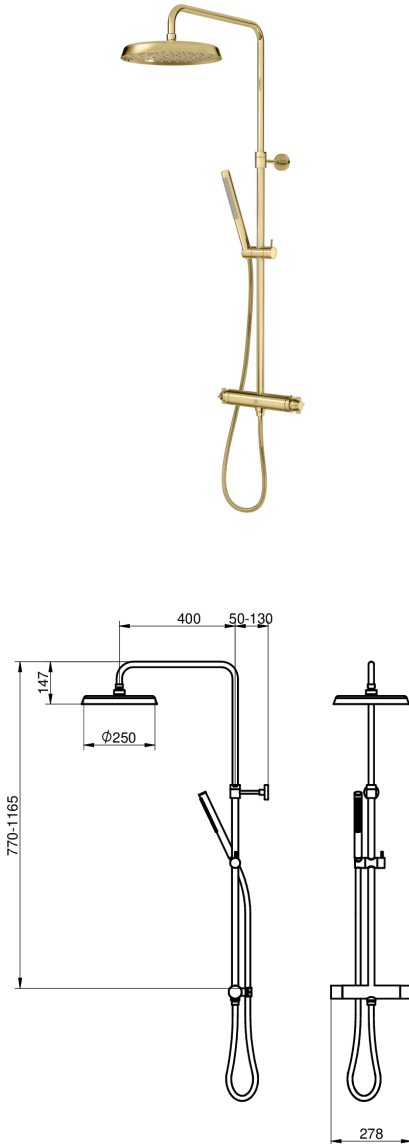

Tekniset tiedot

- Max. tap capacity (at 300 kPa): 0,402 l/s
- Pressure loss with flow (0,33 l/s) 203 kPa