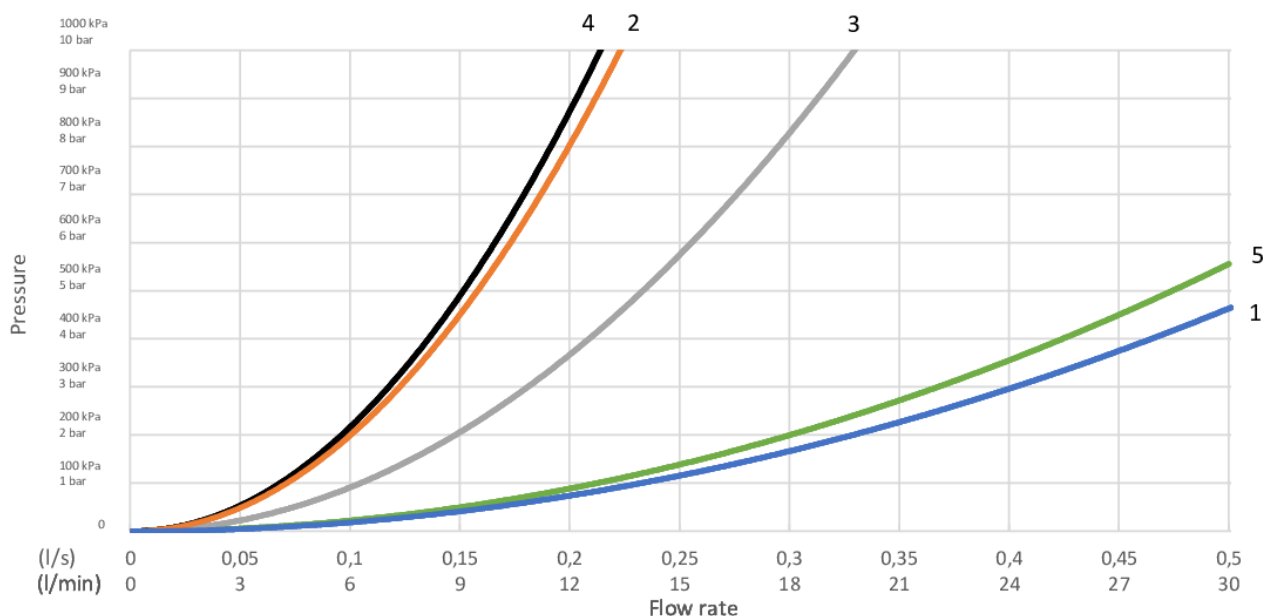

GUSTAVSBERG/

FLOW CHART/

Ducentic shower column

1. Max flow (bath and shower outlet)
2. Ducentic hand shower
3. Ducentic head shower
4. Ducentic hand shower + diverter spout GB41650638
5. Diverter spout GB41650638, bath outlet

1. Max flow (bath and shower outlet)	2. Ducentic hand shower
- Flow rate at 300 kPa: 0,402 l/s	- Flow rate at 300 kPa: 0,122 l/s
- Pressure at flow 0,1 l/s: 19 kPa	- Pressure at flow 0,1 l/s: 203 kPa
- Pressure at flow 0,2 l/s: 74 kPa	- Pressure at flow 0,2 l/s: 811 kPa
- Pressure at flow 0,33 l/s: 203 kPa	- Pressure at flow 0,33 l/s: N/A

3. Ducentic head shower	4. Ducentic hand shower + diverter spout GB41650638
- Flow rate at 300 kPa: 0,18 l/s	- Flow rate at 300 kPa: 0,117 l/s
- Pressure at flow 0,1 l/s: 93 kPa	- Pressure at flow 0,1 l/s: 220 kPa
- Pressure at flow 0,2 l/s: 370 kPa	- Pressure at flow 0,2 l/s: 882 kPa
- Pressure at flow 0,33 l/s: N/A	- Pressure at flow 0,33 l/s: N/A

5. Diverter spout GB41650638, bath outlet
- Flow rate at 300 kPa: 0,367 l/s
- Pressure at flow 0,1 l/s: 22 kPa
- Pressure at flow 0,2 l/s: 89 kPa
- Pressure at flow 0,33 l/s: 243 kPa

Rev, 1, 2025-12-16 Gustavsberg Lab

Gustavsberg AB / Box 400, 134 29 Gustavsberg / Phone +46 (0)8-570 391 00 / www.gustavsberg.com / info@gustavsberg.com