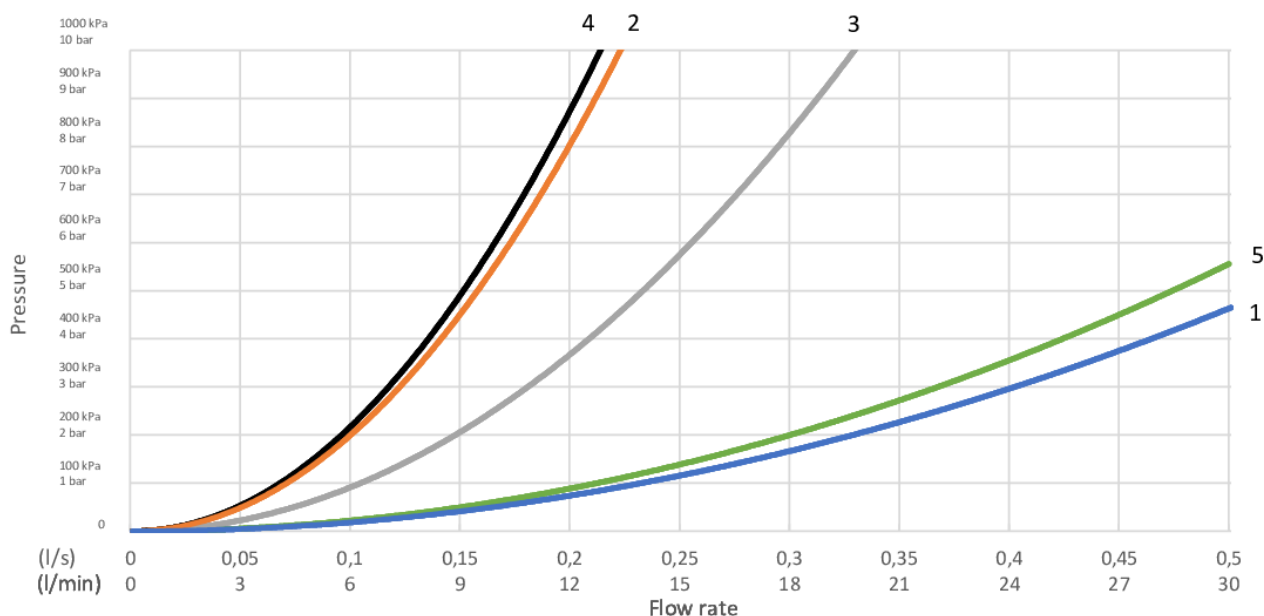

GUSTAVSBERG/

FLOW CHART/

Ducentic shower column

1. Max flow (bath and shower outlet)
2. Ducentic hand shower
3. Ducentic head shower
4. Ducentic hand shower + diverter spout GB41650638
5. Diverter spout GB41650638, bath outlet

1. Max flow (bath and shower outlet)		2. Ducentic hand shower	
- Flow rate at 300 kPa:	0,402 l/s	- Flow rate at 300 kPa:	0,122 l/s
- Pressure at flow 0,1 l/s:	19 kPa	- Pressure at flow 0,1 l/s:	203 kPa
- Pressure at flow 0,2 l/s:	74 kPa	- Pressure at flow 0,2 l/s:	811 kPa
- Pressure at flow 0,33 l/s:	203 kPa	- Pressure at flow 0,33 l/s:	N/A

3. Ducentic head shower		4. Ducentic hand shower + diverter spout GB41650638	
- Flow rate at 300 kPa:	0,18 l/s	- Flow rate at 300 kPa:	0,117 l/s
- Pressure at flow 0,1 l/s:	93 kPa	- Pressure at flow 0,1 l/s:	220 kPa
- Pressure at flow 0,2 l/s:	370 kPa	- Pressure at flow 0,2 l/s:	882 kPa
- Pressure at flow 0,33 l/s:	N/A	- Pressure at flow 0,33 l/s:	N/A

5. Diverter spout GB41650638, bath outlet	
- Flow rate at 300 kPa:	0,367 l/s
- Pressure at flow 0,1 l/s:	22 kPa
- Pressure at flow 0,2 l/s:	89 kPa
- Pressure at flow 0,33 l/s:	243 kPa

Rev, 1, 2025-12-16 Gustavsberg Lab

Gustavsberg AB / Box 400, 134 29 Gustavsberg / Phone +46 (0)8-570 391 00 / www.gustavsberg.com / info@gustavsberg.com