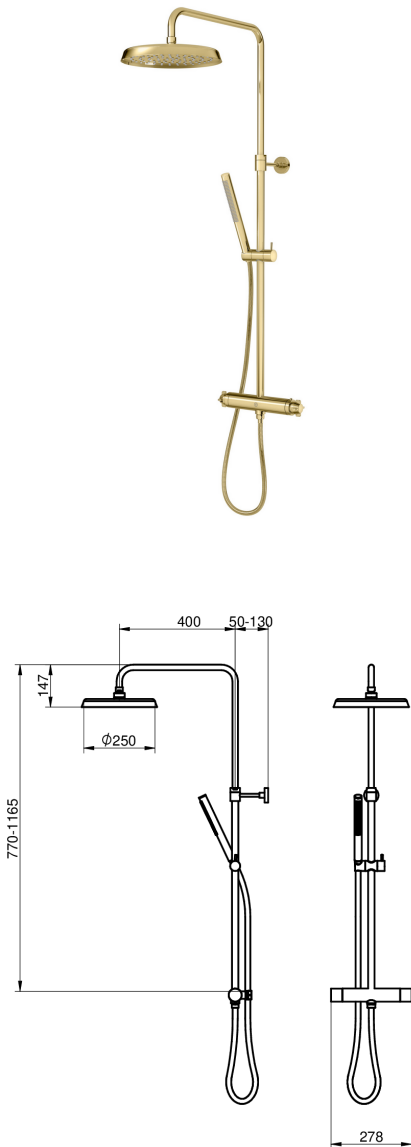

Tehniline info

- Max. tap capacity (at 300 kPa): 0,402 l/s
- Pressure loss with flow (0,33 l/s) 203 kPa