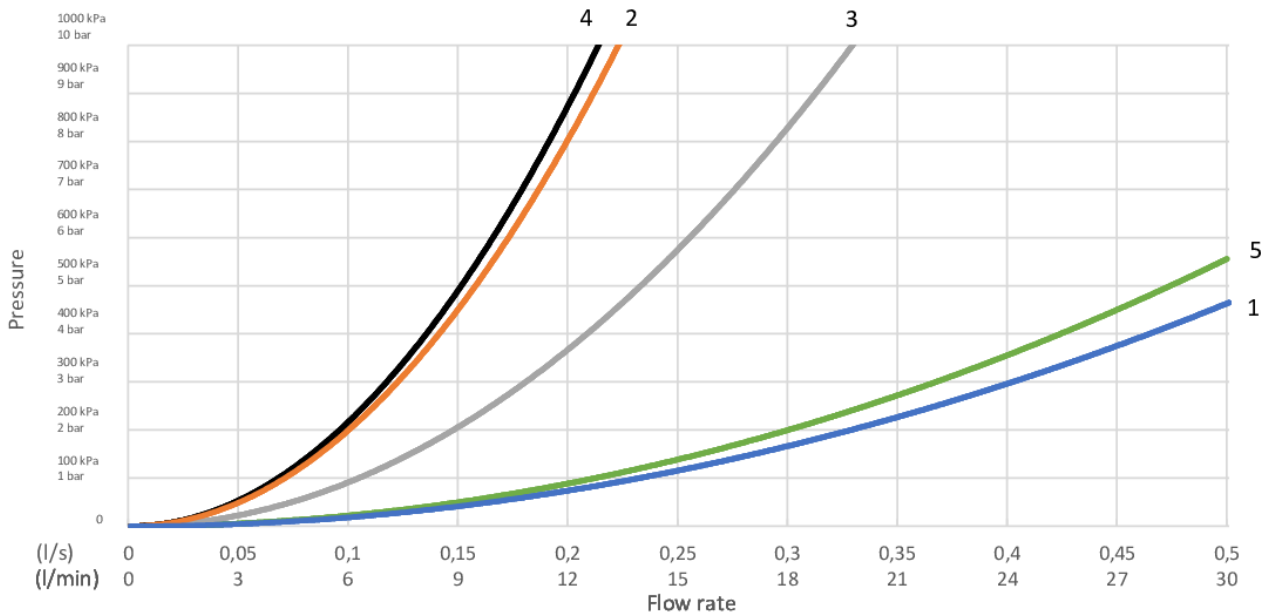

- Max. tap capacity (at 300 kPa): 0,402 l/s
- Pressure loss with flow (0,33 l/s) 203 kPa

GUSTAVSBERG/

FLOW CHART/

Ducentic shower column

- 1. Max flow (bath and shower outlet)
- 2. Ducentic hand shower
- 3. Ducentic head shower
- 4. Ducentic hand shower + diverter spout GB41650638
- 5. Diverter spout GB41650638, bath outlet

1. Max flow (bath and shower outlet) - Flow rate at 300 kPa: 0,402 l/s - Pressure at flow 0,1 l/s: 19 kPa - Pressure at flow 0,2 l/s: 74 kPa - Pressure at flow 0,33 l/s: 203 kPa	2. Ducentic hand shower - Flow rate at 300 kPa: 0,122 l/s - Pressure at flow 0,1 l/s: 203 kPa - Pressure at flow 0,2 l/s: 811 kPa - Pressure at flow 0,33 l/s: N/A