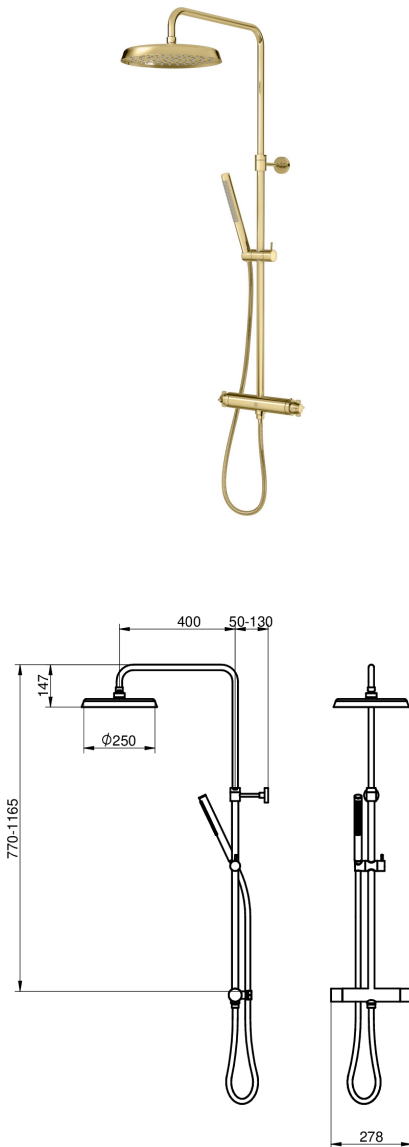

Techninė informācija

- Max. tap capacity (at 300 kPa): 0,402 l/s
- Pressure loss with flow (0,33 l/s) 203 kPa