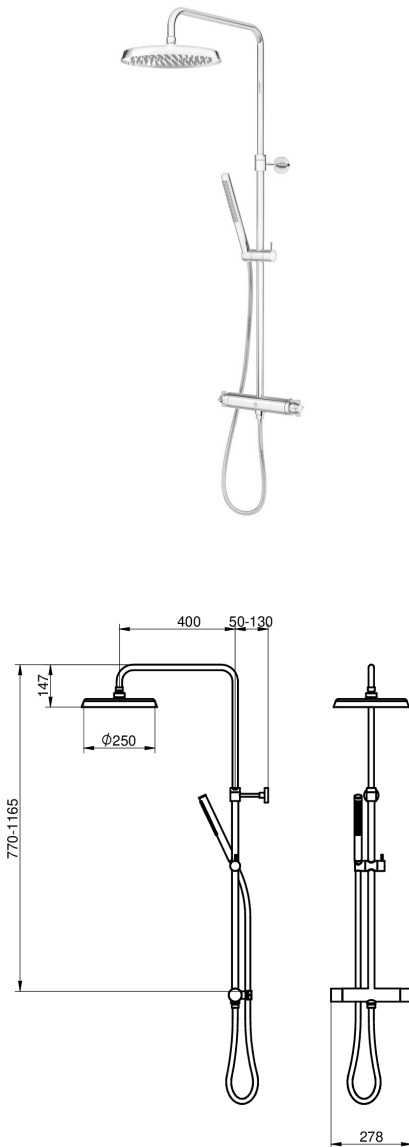

Tehniline info

- Max. tap capacity (at 300 kPa): 0,402 l/s
- Pressure loss with flow (0,33 l/s) 203 kPa