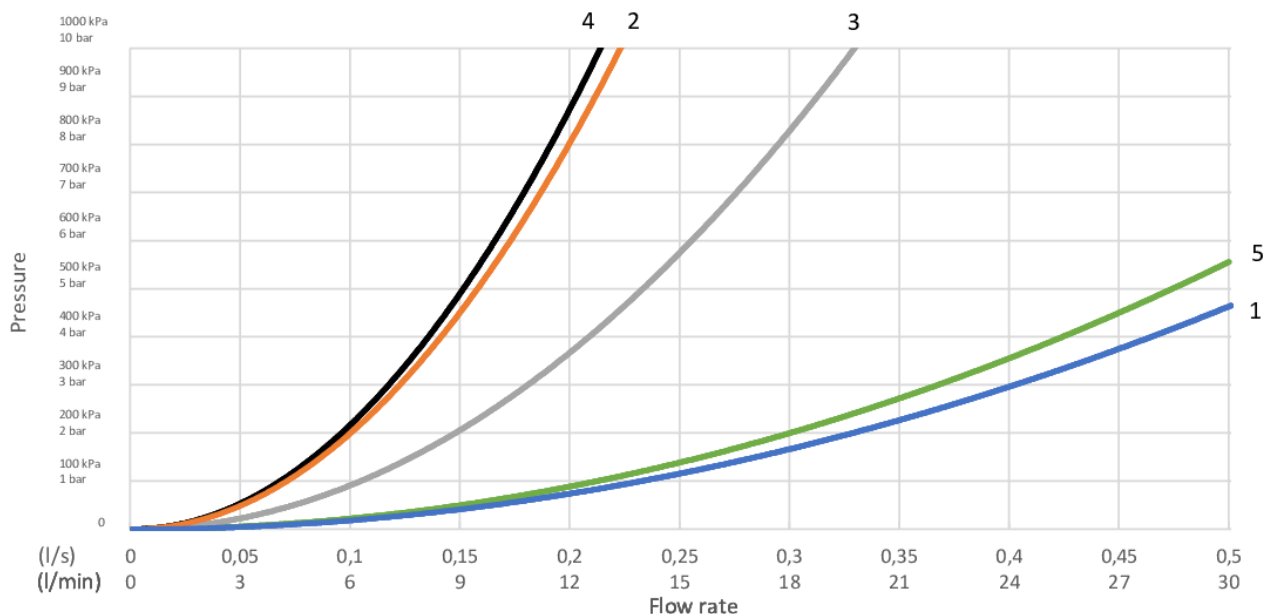

GUSTAVSBERG/

FLOW CHART/

Ducentic shower column

1. Max flow (bath and shower outlet)
2. Ducentic hand shower
3. Ducentic head shower
4. Ducentic hand shower + diverter spout GB41650638
5. Diverter spout GB41650638, bath outlet

1. Max flow (bath and shower outlet) - Flow rate at 300 kPa: 0,402 l/s - Pressure at flow 0,1 l/s: 19 kPa - Pressure at flow 0,2 l/s: 74 kPa - Pressure at flow 0,33 l/s: 203 kPa	2. Ducentic hand shower - Flow rate at 300 kPa: 0,122 l/s - Pressure at flow 0,1 l/s: 203 kPa - Pressure at flow 0,2 l/s: 811 kPa - Pressure at flow 0,33 l/s: N/A

3. Ducentic head shower - Flow rate at 300 kPa: 0,18 l/s - Pressure at flow 0,1 l/s: 93 kPa - Pressure at flow 0,2 l/s: 370 kPa - Pressure at flow 0,33 l/s: N/A	4. Ducentic hand shower + diverter spout GB41650638 - Flow rate at 300 kPa: 0,117 l/s - Pressure at flow 0,1 l/s: 220 kPa - Pressure at flow 0,2 l/s: 882 kPa - Pressure at flow 0,33 l/s: N/A

5. Diverter spout GB41650638, bath outlet - Flow rate at 300 kPa: 0,367 l/s - Pressure at flow 0,1 l/s: 22 kPa - Pressure at flow 0,2 l/s: 89 kPa - Pressure at flow 0,33 l/s: 243 kPa

Rev, 1, 2025-12-16 Gustavsberg Lab

Gustavsberg AB / Box 400, 134 29 Gustavsberg / Phone +46 (0)8-570 391 00 / www.gustavsberg.com / info@gustavsberg.com