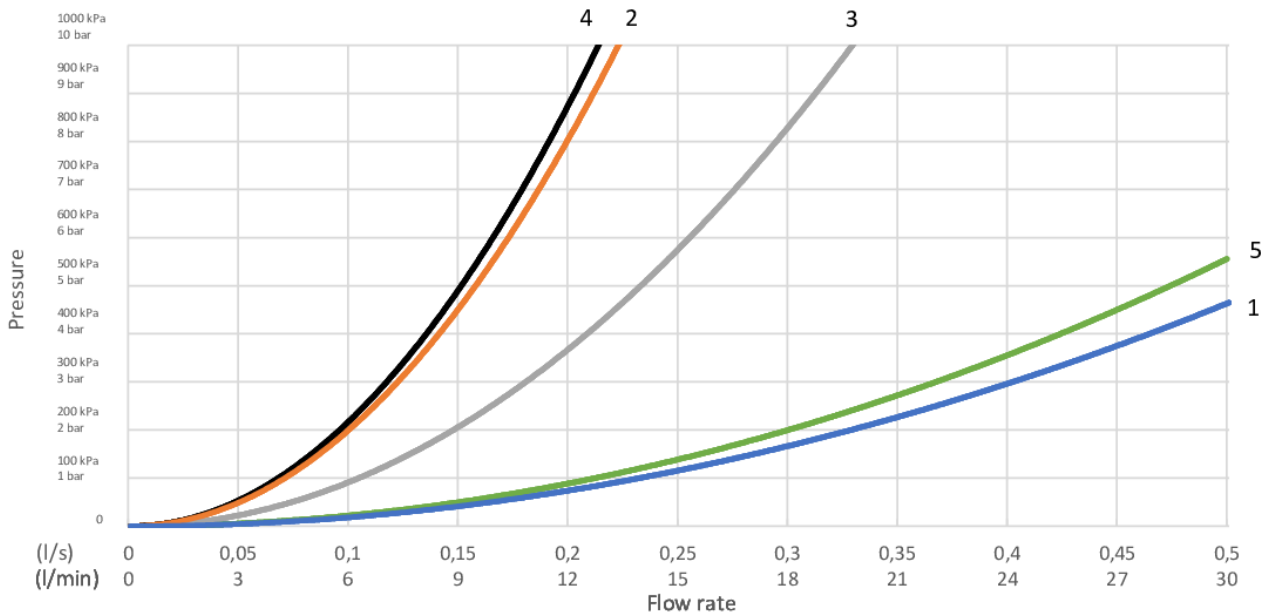

- Max. tap capacity (at 300 kPa): 0,402 l/s
- Pressure loss with flow (0,33 l/s) 203 kPa

GUSTAVSBERG/

FLOW CHART/

Ducentic shower column

- 1. Max flow (bath and shower outlet)
- 2. Ducentic hand shower
- 3. Ducentic head shower
- 4. Ducentic hand shower + diverter spout GB41650638
- 5. Diverter spout GB41650638, bath outlet

1. Max flow (bath and shower outlet)		2. Ducentic hand shower	
- Flow rate at 300 kPa:	0,402 l/s	- Flow rate at 300 kPa:	0,122 l/s
- Pressure at flow 0,1 l/s:	19 kPa	- Pressure at flow 0,1 l/s:	203 kPa
- Pressure at flow 0,2 l/s:	74 kPa	- Pressure at flow 0,2 l/s:	811 kPa
- Pressure at flow 0,33 l/s:	203 kPa	- Pressure at flow 0,33 l/s:	N/A