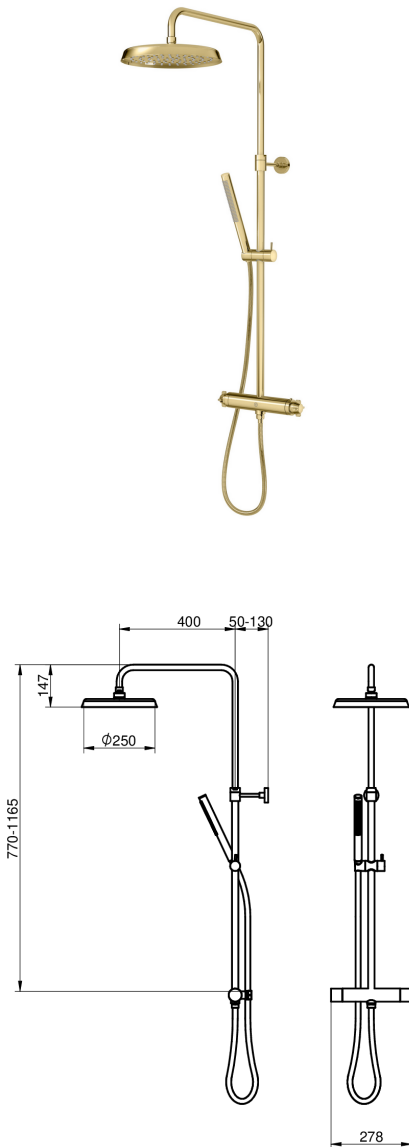

Techninė informacija

- Max. tap capacity (at 300 kPa): 0,402 l/s
- Pressure loss with flow (0,33 l/s) 203 kPa