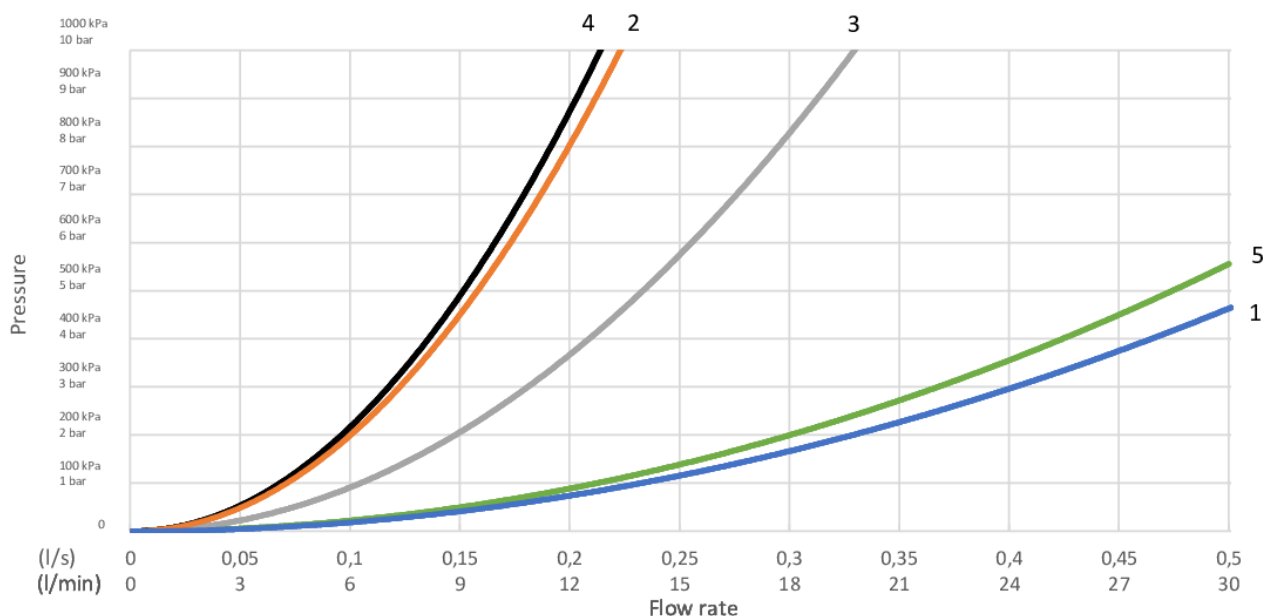

- Max. tap capacity (at 300 kPa): 0,402 l/s
- Pressure loss with flow (0,33 l/s) 203 kPa

GUSTAVSBERG/

FLOW CHART/

Ducentic shower column

- 1. Max flow (bath and shower outlet)
- 2. Ducentic hand shower
- 3. Ducentic head shower
- 4. Ducentic hand shower + diverter spout GB41650638
- 5. Diverter spout GB41650638, bath outlet

1. Max flow (bath and shower outlet) - Flow rate at 300 kPa: 0,402 l/s - Pressure at flow 0,1 l/s: 19 kPa - Pressure at flow 0,2 l/s: 74 kPa - Pressure at flow 0,33 l/s: 203 kPa	2. Ducentic hand shower - Flow rate at 300 kPa: 0,122 l/s - Pressure at flow 0,1 l/s: 203 kPa - Pressure at flow 0,2 l/s: 811 kPa - Pressure at flow 0,33 l/s: N/A