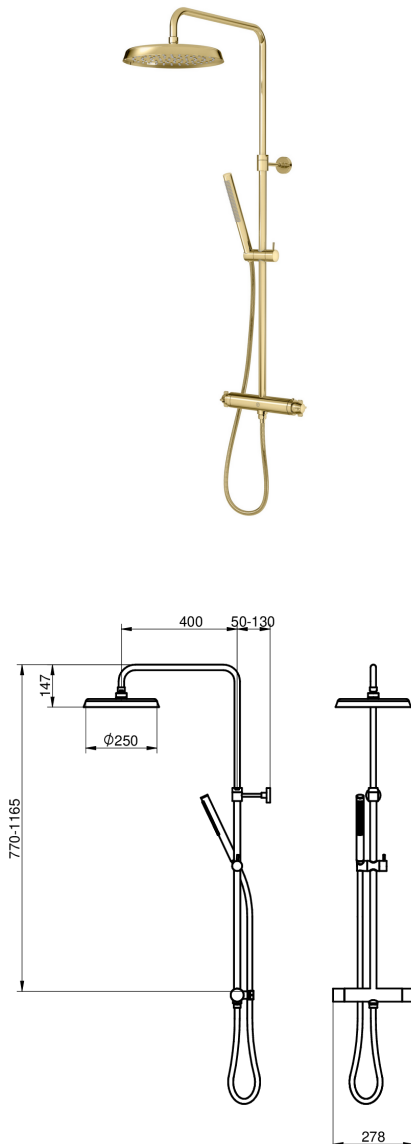

Tehniskā informācija

- Max. tap capacity (at 300 kPa): 0,402 l/s
- Pressure loss with flow (0,33 l/s) 203 kPa