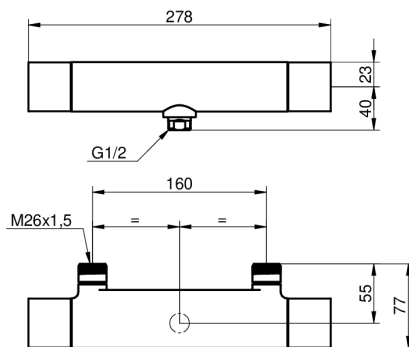

Livskvalitet sedan 1825

Duschblandare Ducentic - termostat

160 c-c

Produktegenskaper

- Inspirerad av traditionell och modern design
- Detaljer som förstärker stilen
- Finns i polerad mässing och krom

Artikelnummer

RSK-nr.
8350405

Art-nr.
GB41207004

EAN
7391530088679

Förpackningsinformation

Längd: 292 mm | Bredd: 95 mm | Höjd: 74 mm

Vikt: 1.75 kg

Antal i förpackning: 1 st

Montering & Skötsel

Före installation måste ledningarna vara renspolade fram till blandaren. Blandaren ansluts med kallvattenledningen till höger och varmvattenledningen till vänster. Vattentryck: max 1000 kPa, min 50 kPa. Varmvattentemperatur max: 80°C, min 45°C. Vi ansvarar ej för fel som uppstått på grund av felaktig montering.

Energimärkning och certifieringar

CERTIFIERING
KONTROLL

Teknisk information

- Max. tap capacity (at 300 kPa): 0,352 l/s
- Pressure loss with flow (0,33 l/s) 264 kPa
- Anslutningsdimension: 160 c-c