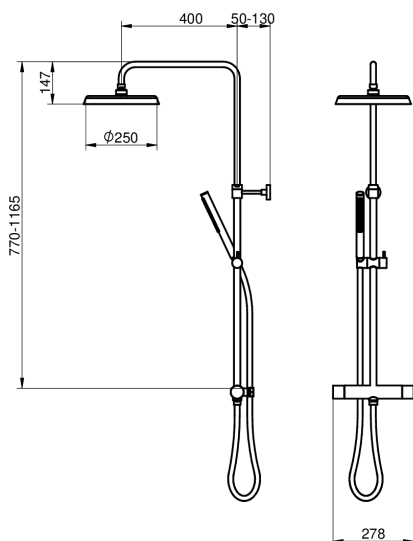

Paigaldus ja hooldus

Energiamärgistus ja vastavustunnistused

CERTIFIERING
KONTROLL

Tehniline info

- Max. tap capacity (at 300 kPa): 0,402 l/s
- Pressure loss with flow (0,33 l/s) 203 kPa