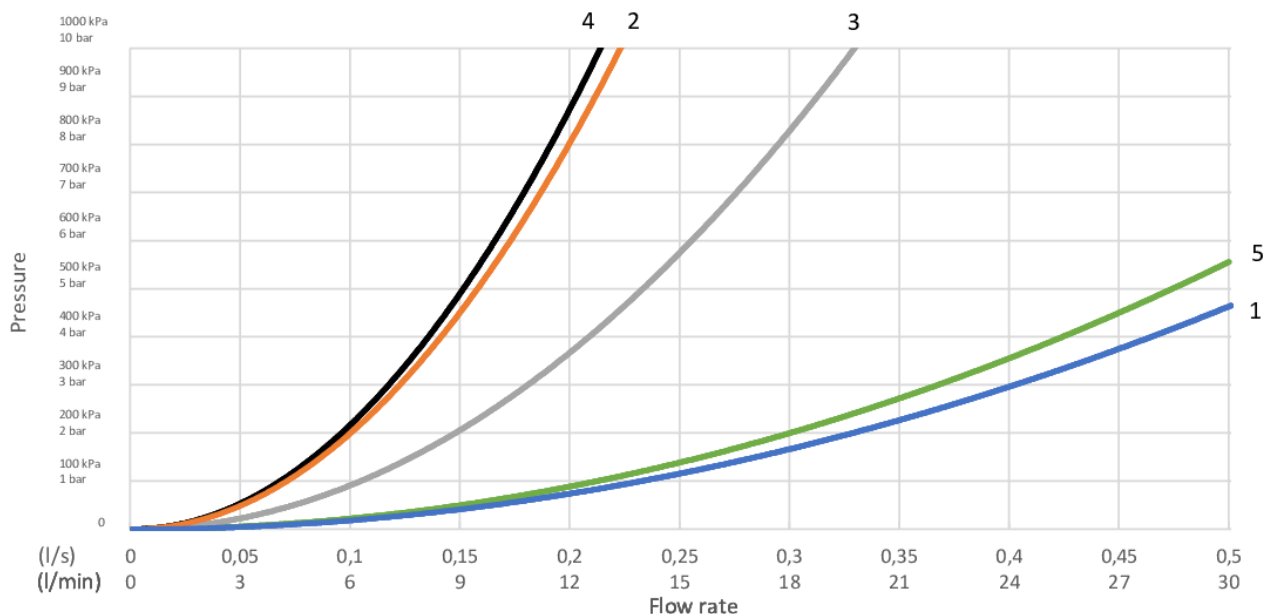

GUSTAVSBERG/

FLOW CHART/

Ducentic shower column

1. Max flow (bath and shower outlet)
2. Ducentic hand shower
3. Ducentic head shower
4. Ducentic hand shower + diverter spout GB41650638
5. Diverter spout GB41650638, bath outlet

1. Max flow (bath and shower outlet)		2. Ducentic hand shower	
- Flow rate at 300 kPa:	0,402 l/s	- Flow rate at 300 kPa:	0,122 l/s
- Pressure at flow 0,1 l/s:	19 kPa	- Pressure at flow 0,1 l/s:	203 kPa
- Pressure at flow 0,2 l/s:	74 kPa	- Pressure at flow 0,2 l/s:	811 kPa
- Pressure at flow 0,33 l/s:	203 kPa	- Pressure at flow 0,33 l/s:	N/A

3. Ducentic head shower		4. Ducentic hand shower + diverter spout GB41650638	
- Flow rate at 300 kPa:	0,18 l/s	- Flow rate at 300 kPa:	0,117 l/s
- Pressure at flow 0,1 l/s:	93 kPa	- Pressure at flow 0,1 l/s:	220 kPa
- Pressure at flow 0,2 l/s:	370 kPa	- Pressure at flow 0,2 l/s:	882 kPa
- Pressure at flow 0,33 l/s:	N/A	- Pressure at flow 0,33 l/s:	N/A

5. Diverter spout GB41650638, bath outlet	
- Flow rate at 300 kPa:	0,367 l/s
- Pressure at flow 0,1 l/s:	22 kPa
- Pressure at flow 0,2 l/s:	89 kPa
- Pressure at flow 0,33 l/s:	243 kPa

Rev, 1, 2025-12-16 Gustavsberg Lab

Gustavsberg AB / Box 400, 134 29 Gustavsberg / Phone +46 (0)8-570 391 00 / www.gustavsberg.com / info@gustavsberg.com