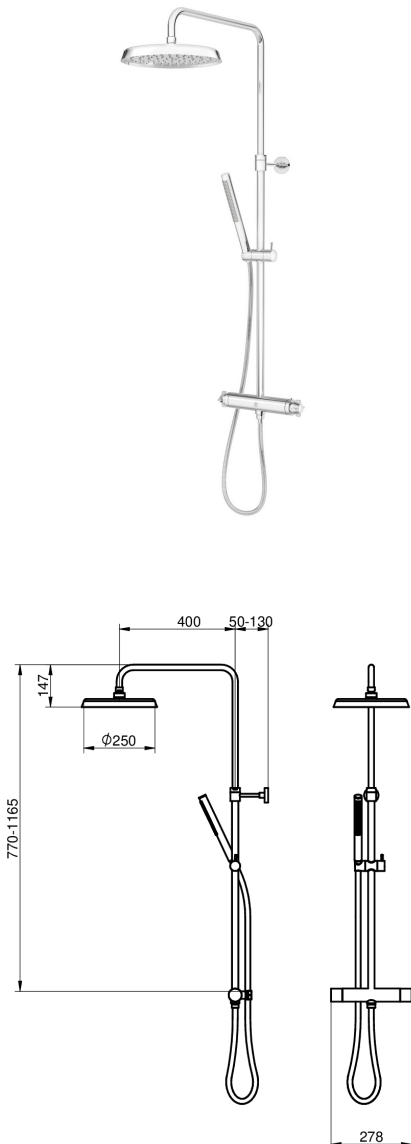

Tehniskā informācija

- Max. tap capacity (at 300 kPa): 0,402 l/s
- Pressure loss with flow (0,33 l/s) 203 kPa