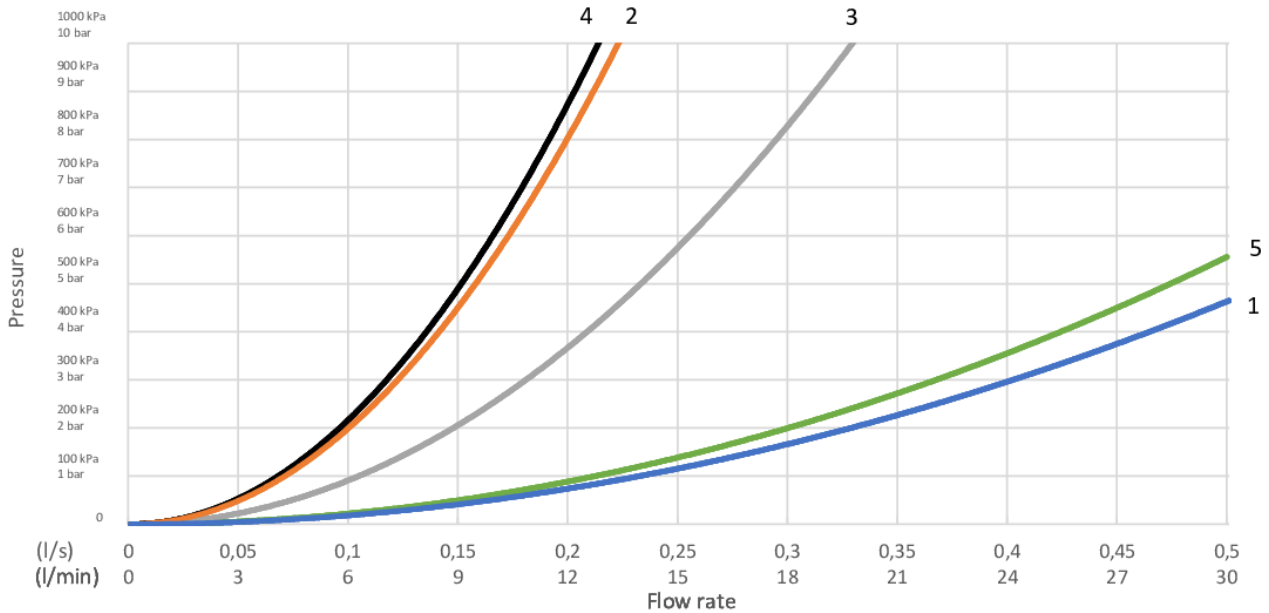

GUSTAVSBERG/

FLOW CHART/

Ducentic shower column

1. Max flow (bath and shower outlet)
2. Ducentic hand shower
3. Ducentic head shower
4. Ducentic hand shower + diverter spout GB41650638
5. Diverter spout GB41650638, bath outlet

1. Max flow (bath and shower outlet)		2. Ducentic hand shower	
- Flow rate at 300 kPa:	0,402 l/s	- Flow rate at 300 kPa:	0,122 l/s
- Pressure at flow 0,1 l/s:	19 kPa	- Pressure at flow 0,1 l/s:	203 kPa
- Pressure at flow 0,2 l/s:	74 kPa	- Pressure at flow 0,2 l/s:	811 kPa
- Pressure at flow 0,33 l/s:	203 kPa	- Pressure at flow 0,33 l/s:	N/A

3. Ducentic head shower		4. Ducentic hand shower + diverter spout GB41650638	
- Flow rate at 300 kPa:	0,18 l/s	- Flow rate at 300 kPa:	0,117 l/s
- Pressure at flow 0,1 l/s:	93 kPa	- Pressure at flow 0,1 l/s:	220 kPa
- Pressure at flow 0,2 l/s:	370 kPa	- Pressure at flow 0,2 l/s:	882 kPa
- Pressure at flow 0,33 l/s:	N/A	- Pressure at flow 0,33 l/s:	N/A

5. Diverter spout GB41650638, bath outlet	
- Flow rate at 300 kPa:	0,367 l/s
- Pressure at flow 0,1 l/s:	22 kPa
- Pressure at flow 0,2 l/s:	89 kPa
- Pressure at flow 0,33 l/s:	243 kPa

Rev, 1, 2025-12-16 Gustavsberg Lab

Gustavsberg AB / Box 400, 134 29 Gustavsberg / Phone +46 (0)8-570 391 00 / www.gustavsberg.com / info@gustavsberg.com