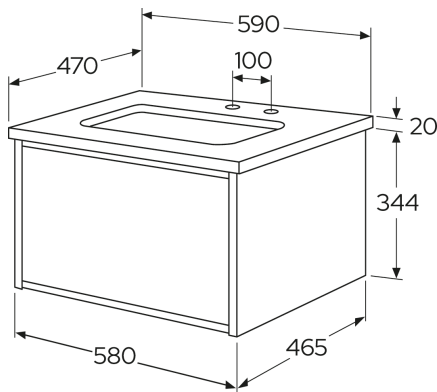

Assembling & Care

Energy labeling and certifications