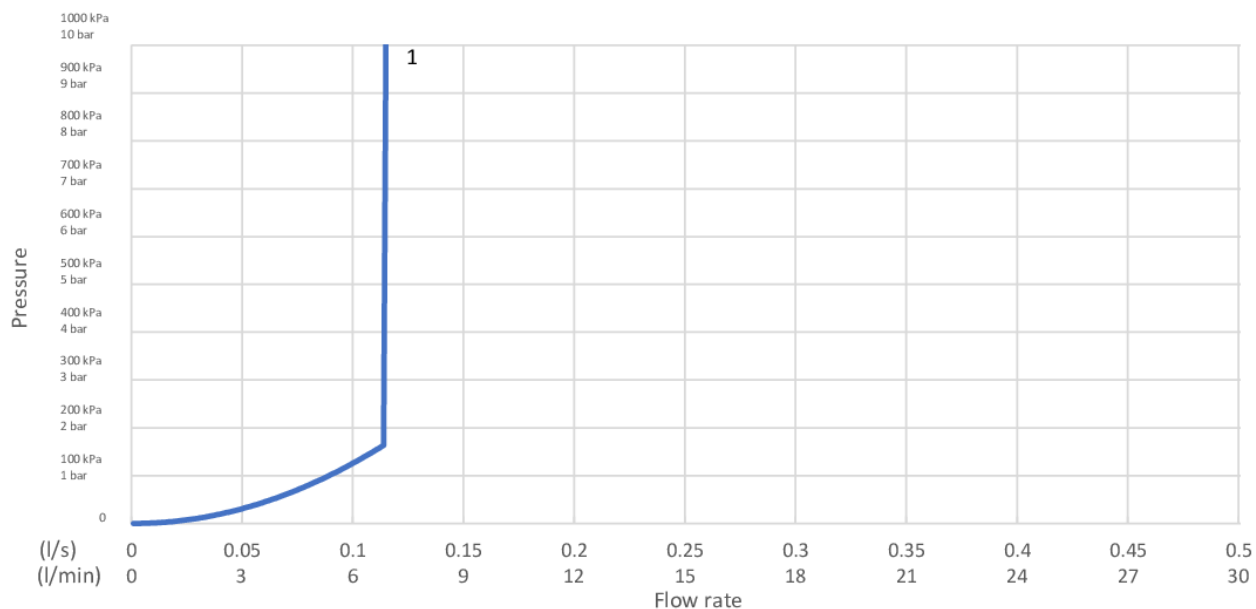

Energy labeling and certifications

Technical information

- Max. tap capacity (at 300 kPa): 0,113 l/s
- Pressure loss with flow (0,1 l/s) 128 kPa

No.	Product	Art-no.
1	Head shower Public	GB41650684
2	Wall bracket Round/Square	GB41639444
3	Shower bar - extension 1060 mm Round/Square	GB41639512
4	Time Valve	GB41639716

GUSTAVSBERG/

FLOW CHART/

Duschset Public

1. GB41202360, GB41212360, GB41103360

1. GB41202360, GB41212360, GB41103360

- Flowrate at 300 kPa:	0,113 l/S
- Pressure at flow 0,1 l/s:	128 kPa
- Pressure at flow 0,2 l/s:	N/A
- Pressure at flow 0,33 l/s:	N/A