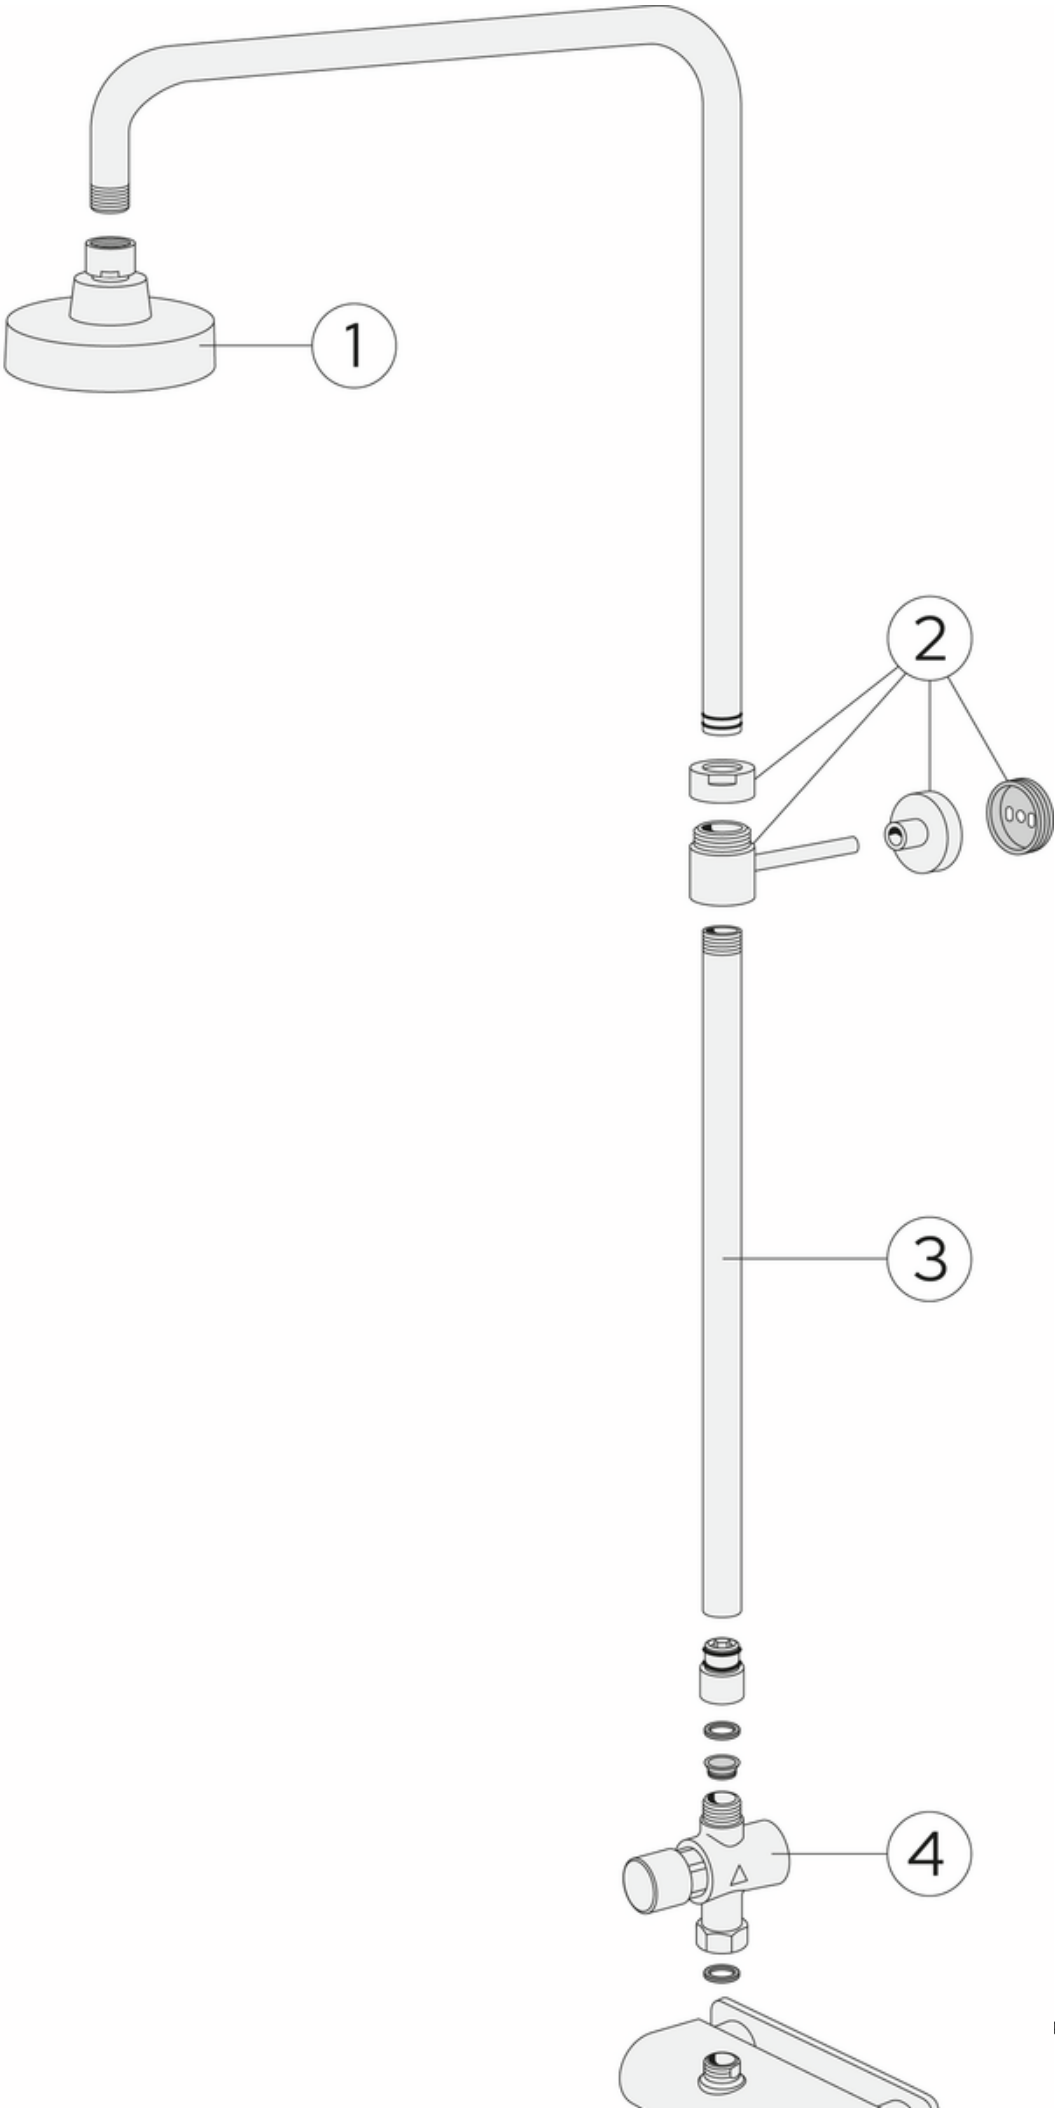

Quality of life since 1825

Shower column Public

Time valve, 160 c-c.

Product features

SMART INSIDE SAFE TOUCH

- Timed pressure valve flush time approx. 30 sec.
- Flow 8L/min
- Built-in automatic hot water shut-off for scalding protection

Article numbers

Art-no.
GB41202360

EAN
7391530090948

Packaging information

Length: 745 mm | Width: 368 mm | Height: 94 mm

Weight: 3.89 kg

Weight: 1 pc

Assembling & Care

Prior to installation the lines must be flushed up to the faucet. The faucet is connected with the cold water line on the right and the hot water line on the left. Water pressure: max 1000 kPa, min 50kPa. Hot water temperature: max 80°C, min 45°C. Please note that we are not liable for damage resulting from improper installation.

Energy labeling and certifications

Technical information

- Max. tap capacity (at 300 kPa): 0,113 l/s
- Pressure loss with flow (0,1 l/s) 128 kPa

No.	Product	Art-no.
1	Head shower Public	GB41650684
2	Wall bracket Round/Square	GB41639444
3	Shower bar - extension 1060 mm Round/Square	GB41639512
4	Time Valve	GB41639716