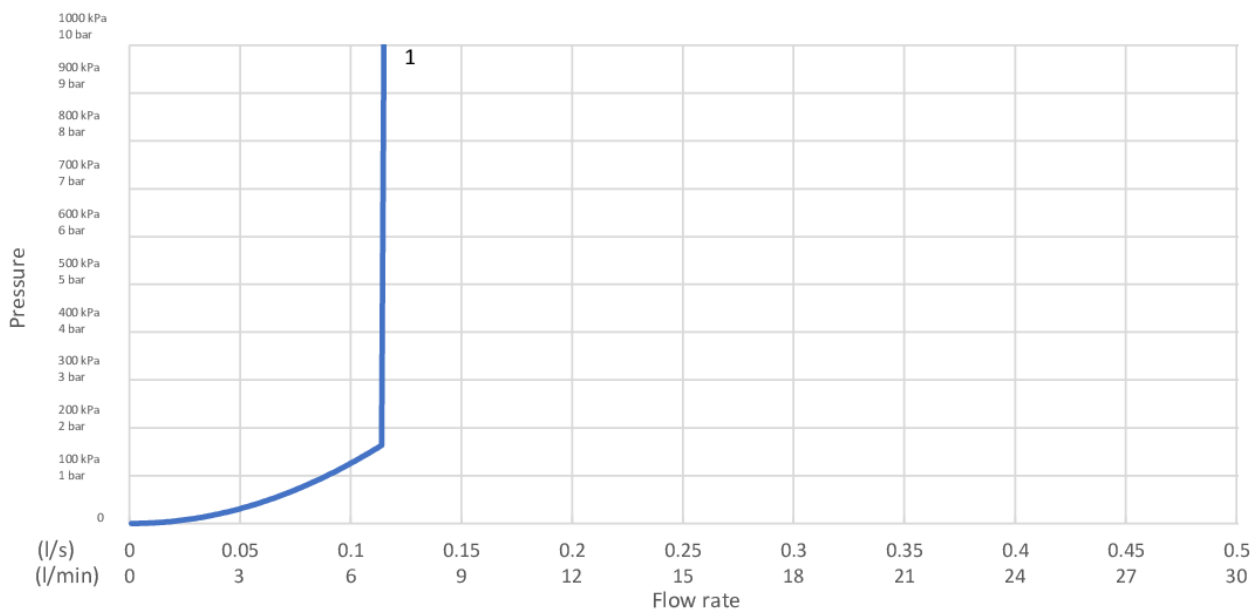

Energy labeling and certifications

Technical information

- Max. tap capacity (at 300 kPa): 0,113 l/s
- Pressure loss with flow (0,1 l/s) 128 kPa

GUSTAVSBERG/

FLOW CHART/

Duschset Public

1. GB41202360, GB41212360, GB41103360

1. GB41202360, GB41212360, GB41103360

- Flowrate at 300 kPa:	0,113 l/S
- Pressure at flow 0,1 l/s:	128 kPa
- Pressure at flow 0,2 l/s:	N/A
- Pressure at flow 0,33 l/s:	N/A

Rev, 1, 2025-08-29 Gustavsberg Labb