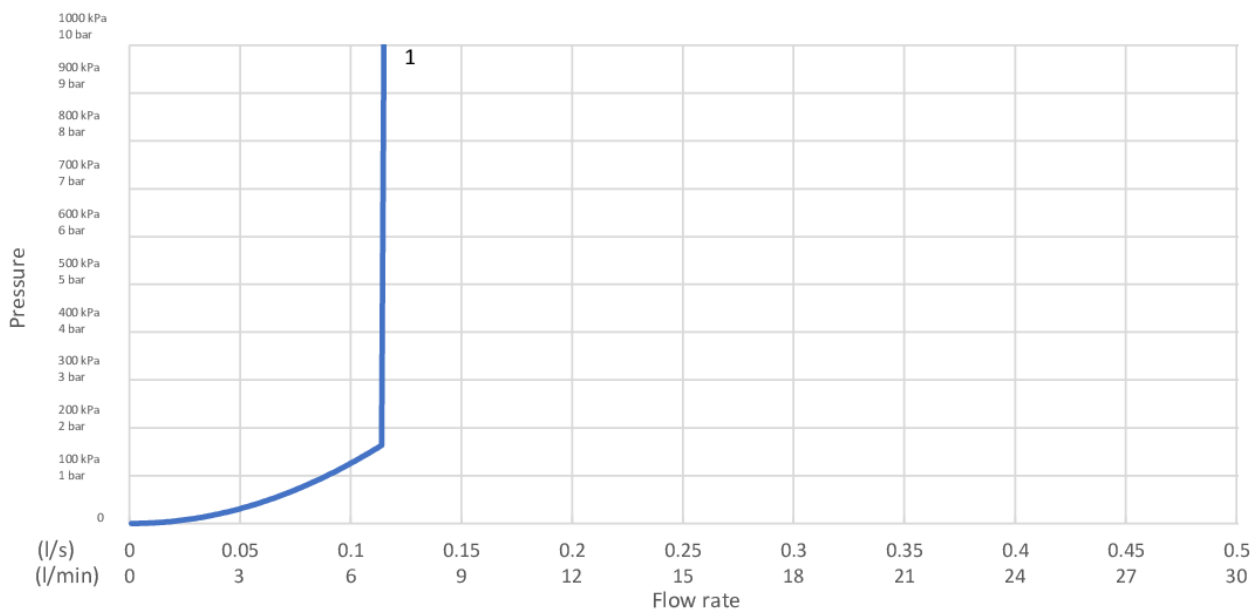

GUSTAVSBERG/

FLOW CHART/

Duschset Public

1. GB41202360, GB41212360, GB41103360

1. GB41202360, GB41212360, GB41103360

- Flowrate at 300 kPa:	0,113 l/S
- Pressure at flow 0,1 l/s:	128 kPa
- Pressure at flow 0,2 l/s:	N/A
- Pressure at flow 0,33 l/s:	N/A

Rev, 1, 2025-08-29 Gustavsberg Labb

Villeroy & Boch Gustavsberg AB / Box 400, 134 29 Gustavsberg / Phone +46 (0)8-570 391 00 / www.gustavsberg.com / info@gustavsberg.com