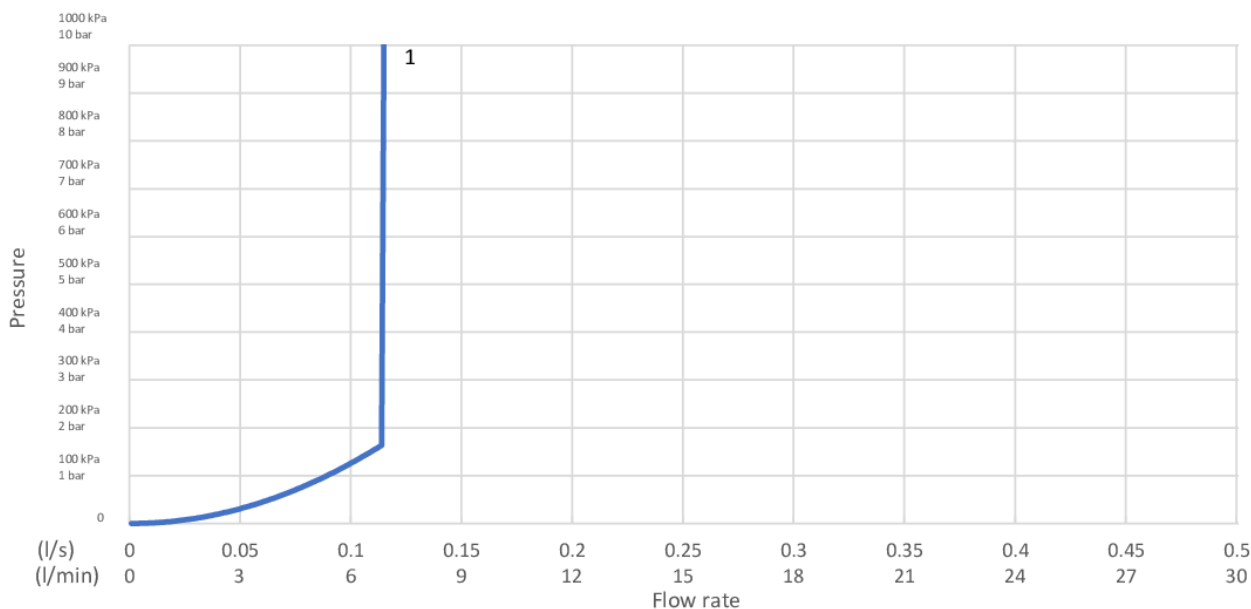

- Max. tap capacity (at 300 kPa): 0,113 l/s
- Pressure loss with flow (0,1 l/s) 128 kPa

GUSTAVSBERG/

FLOW CHART/

Duschset Public

1. GB41202360, GB41212360, GB41103360

1. GB41202360, GB41212360, GB41103360

- Flowrate at 300 kPa:	0,113 l/S
- Pressure at flow 0,1 l/s:	128 kPa
- Pressure at flow 0,2 l/s:	N/A
- Pressure at flow 0,33 l/s:	N/A