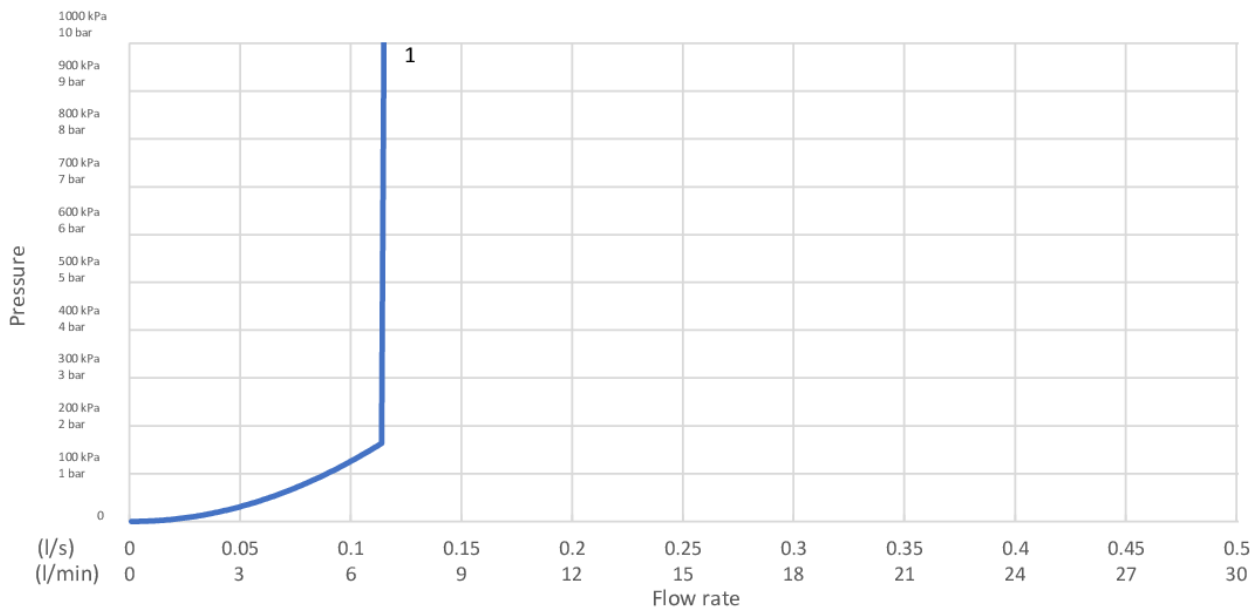

Tehniline info

- Max. tap capacity (at 300 kPa): 0,113 l/s
- Pressure loss with flow (0,1 l/s) 128 kPa

GUSTAVSBERG/

FLOW CHART/

Duschset Public

1. GB41202360, GB41212360, GB41103360

1. GB41202360, GB41212360, GB41103360

- Flowrate at 300 kPa:	0,113 l/S
- Pressure at flow 0,1 l/s:	128 kPa
- Pressure at flow 0,2 l/s:	N/A
- Pressure at flow 0,33 l/s:	N/A

Rev, 1, 2025-08-29 Gustavsberg Labb

Villeroy & Boch Gustavsberg AB / Box 400, 134 29 Gustavsberg / Phone +46 (0)8-570 391 00 / www.gustavsberg.com / info@gustavsberg.com