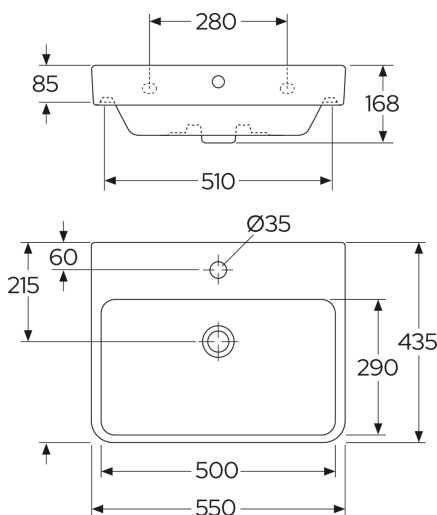

Quality of life since 1825

Washbasin Atlantic A555 - for bolt mounting 55 cm

With overflow and faucet hole

Product features

- Generous basin
- For bolt mounting
- With overflow and tap hole

Article numbers

Art-no.
4GA55501

EAN
7391530091129

Packaging information

Length: 625 mm | Width: 195 mm | Height: 515 mm

Weight: 17 kg

Weight: 1 pc

Assembling & Care

Mounted directly on wall with bolts. Bolt projection from finished wall must be 50 ± 2 mm. Fasteners included. Clean the porcelain frequently to prevent dirt and limescale from sticking. If regular cleaning products don't achieve the desired result, you can use citric acid or tartaric acid from the pharmacy. Remove limescale stains with regular household vinegar. Never use abrasive cleaners, as they can damage the glaze over time. Also avoid using strongly alkaline, lye-based drain cleaners, as they can be harmful to both the porcelain surface and the environment.

Energy labeling and certifications

Technical information

- CO2 Footprint: 40.5 kg