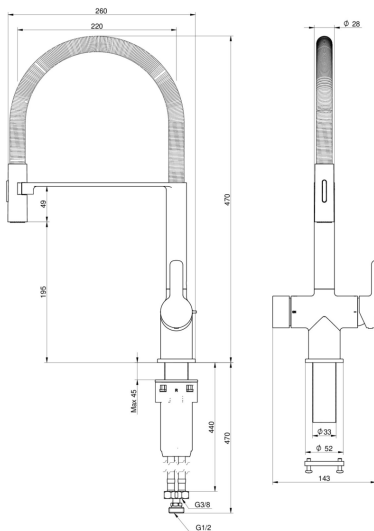

Energy labeling and certifications

CERTIFIERING
KONTROLL

Technical information

- Pressure, Flow & Temp: Maxflöde 300kPa: 0,1l/s
- Standard connection dimension: G3/8