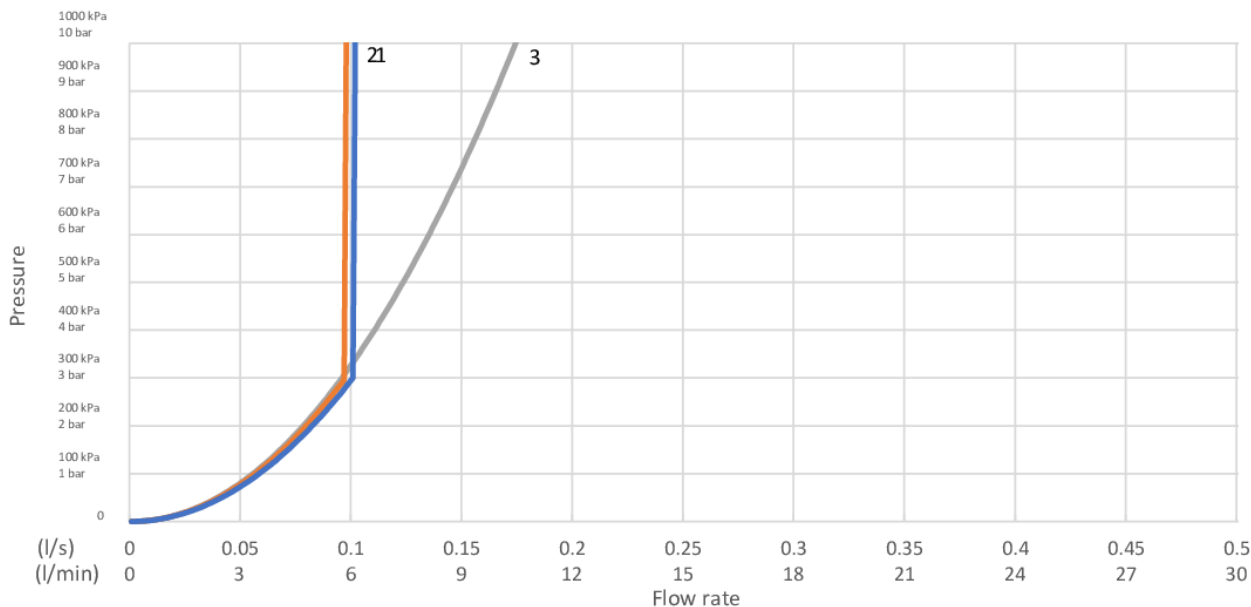

Technical information

- Pressure, Flow & Temp: Maxflöde 300kPa: 0,1l/s
- Standard connection dimension: G3/8

GUSTAVSBERG/

FLOW CHART/

Estetic kitchen pull off spout w. dishwasher

- 1. Spout - Aerated flow
- 2. Spout - Spray flow
- 3. Dishwasher valve

1. Spout - Aerated flow

- Flowrate at 300 kPa:	0,1 l/s
- Pressure at flow 0,1 l/s:	300 kPa
- Pressure at flow 0,2 l/s:	N/A
- Pressure at flow 0,33 l/s:	N/A

Rev, 1, 2025-11-06 Gustavsberg Labb

Villeroy & Boch Gustavsberg AB / Box 400, 134 29 Gustavsberg / Phone +46 (0)8-570 391 00 / www.gustavsberg.com / info@gustavsberg.com