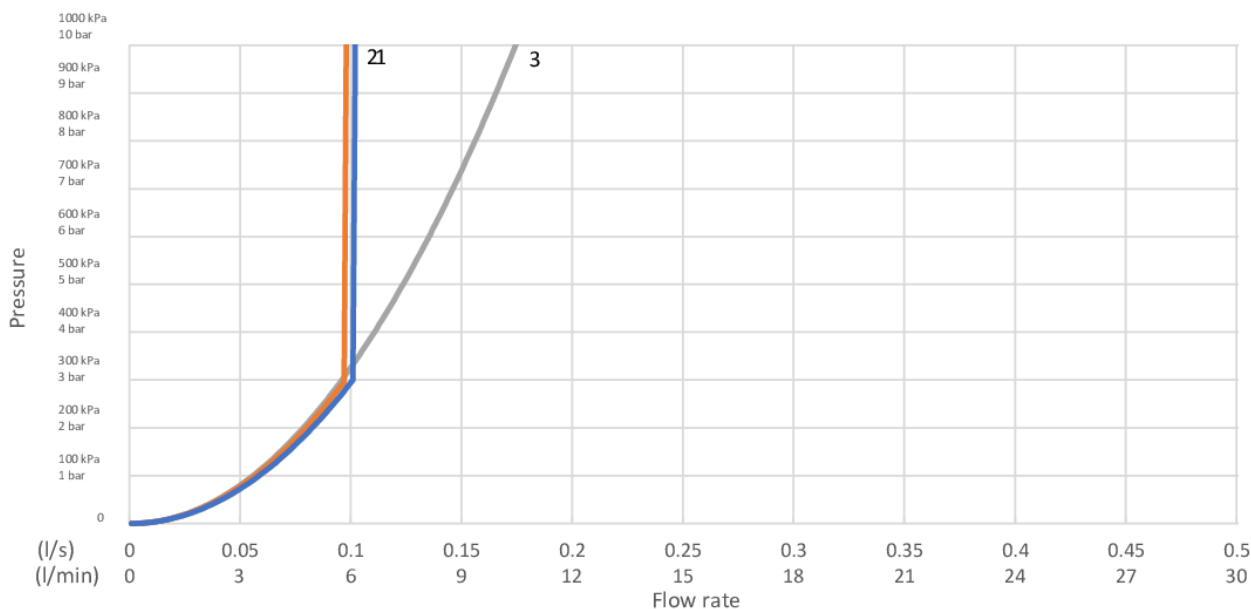

Technical information

- Pressure, Flow & Temp: Maxflöde 300kPa: 0,1l/s
- Standard connection dimension: G3/8

GUSTAVSBERG/

FLOW CHART/

Estetic kitchen pull off spout w. dishwasher

- 1. Spout - Aerated flow
- 2. Spout - Spray flow
- 3. Dishwasher valve

1. Spout - Aerated flow

- Flowrate at 300 kPa:	0,1 l/s
- Pressure at flow 0,1 l/s:	300 kPa
- Pressure at flow 0,2 l/s:	N/A
- Pressure at flow 0,33 l/s:	N/A

Rev, 1, 2025-11-06 Gustavsberg Labb

Villeroy & Boch Gustavsberg AB / Box 400, 134 29 Gustavsberg / Phone +46 (0)8-570 391 00 / www.gustavsberg.com / info@gustavsberg.com