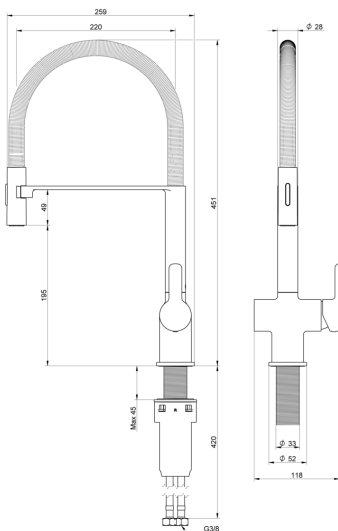

Energy labeling and certifications

CERTIFIERING
KONTROLL

Technical information

- Pressure, Flow & Temp: Maxflöde 300kPa: 0,1l/s
- Standard connection dimension: G3/8